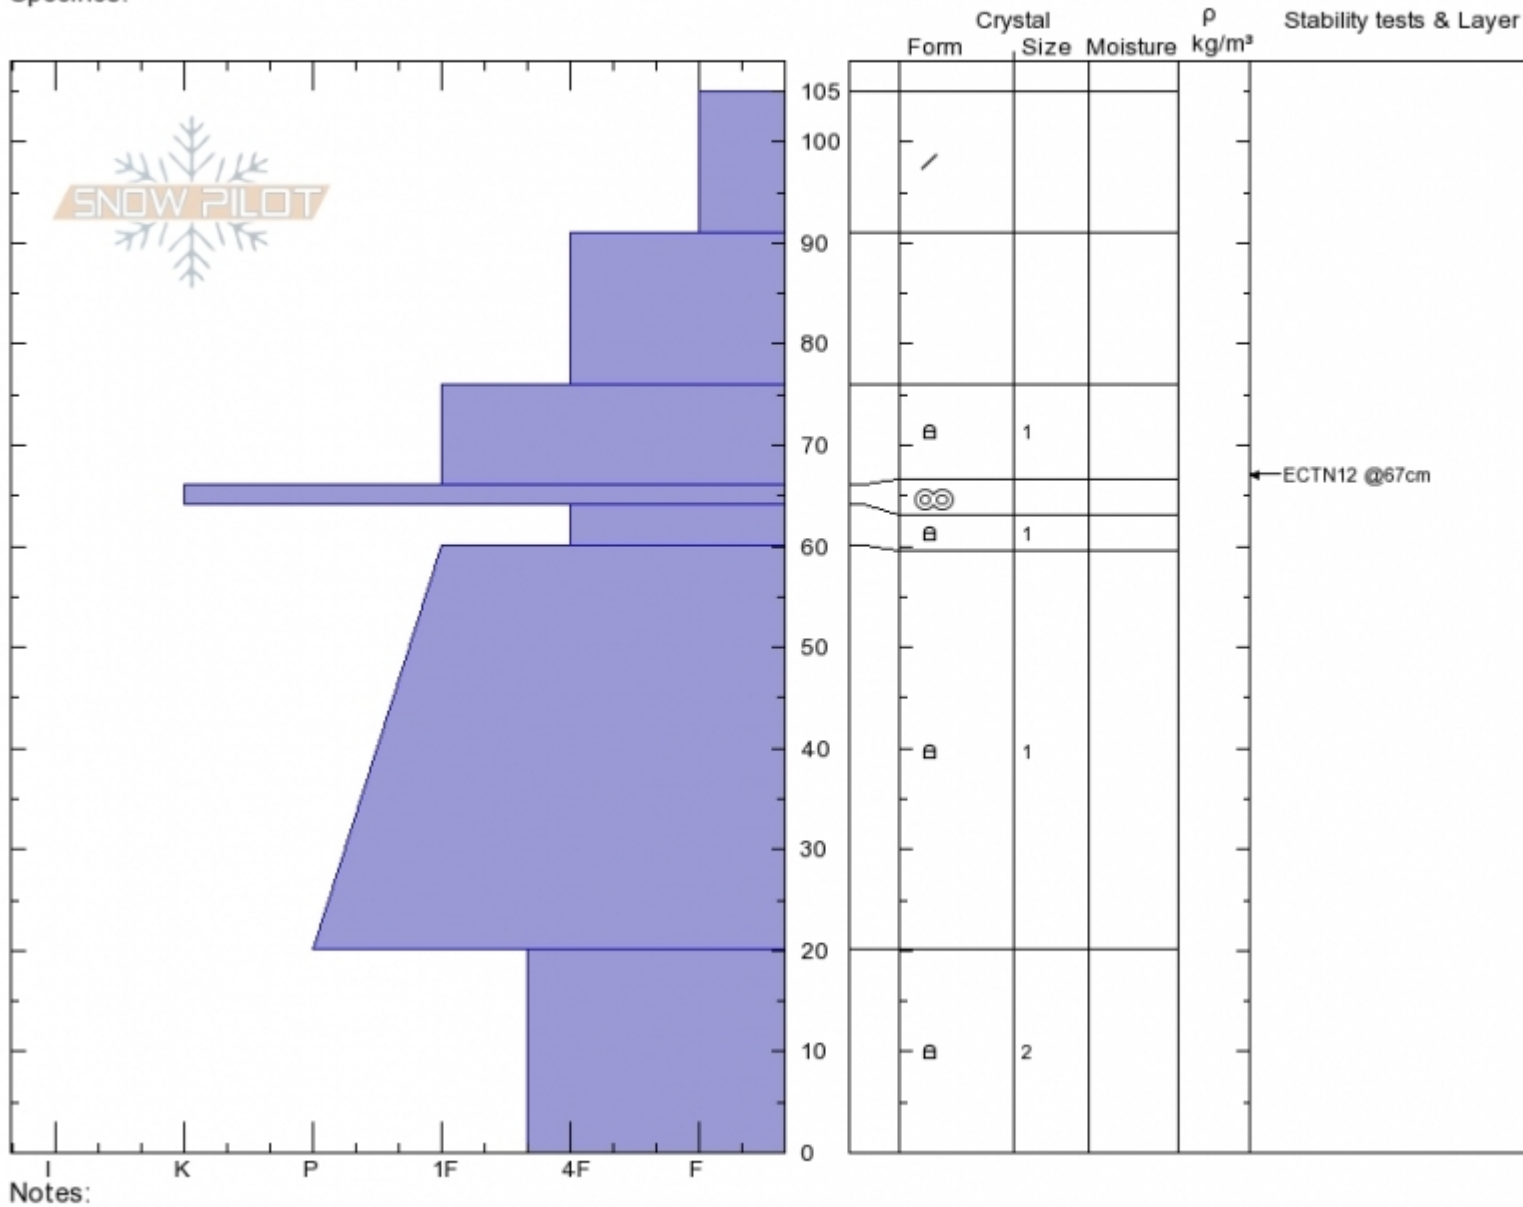

Blackmore, North Face Profile- 16-Dec

Blackmore, North Face **Spencer Jonas**
Gallatin Range-N **12/16/2019 - 12:42pm**
MT **Co-ord: 45.44958N, -111.00186W**
Elevation: 9082 ft **Slope Angle: 20°**
Aspect: 350° **Wind Loading: no**
Specifics:

Stability: **HS:105** **Layer Notes:**
Air Temperature: -13.2°C
Sky Cover: SCT
Precipitation: NO
Wind: Calm

Advisory Region
 Northern Gallatin
 Longitude
 -111.00W
 Latitude
 45.45N
 Northern Gallatin, 2019-12-16