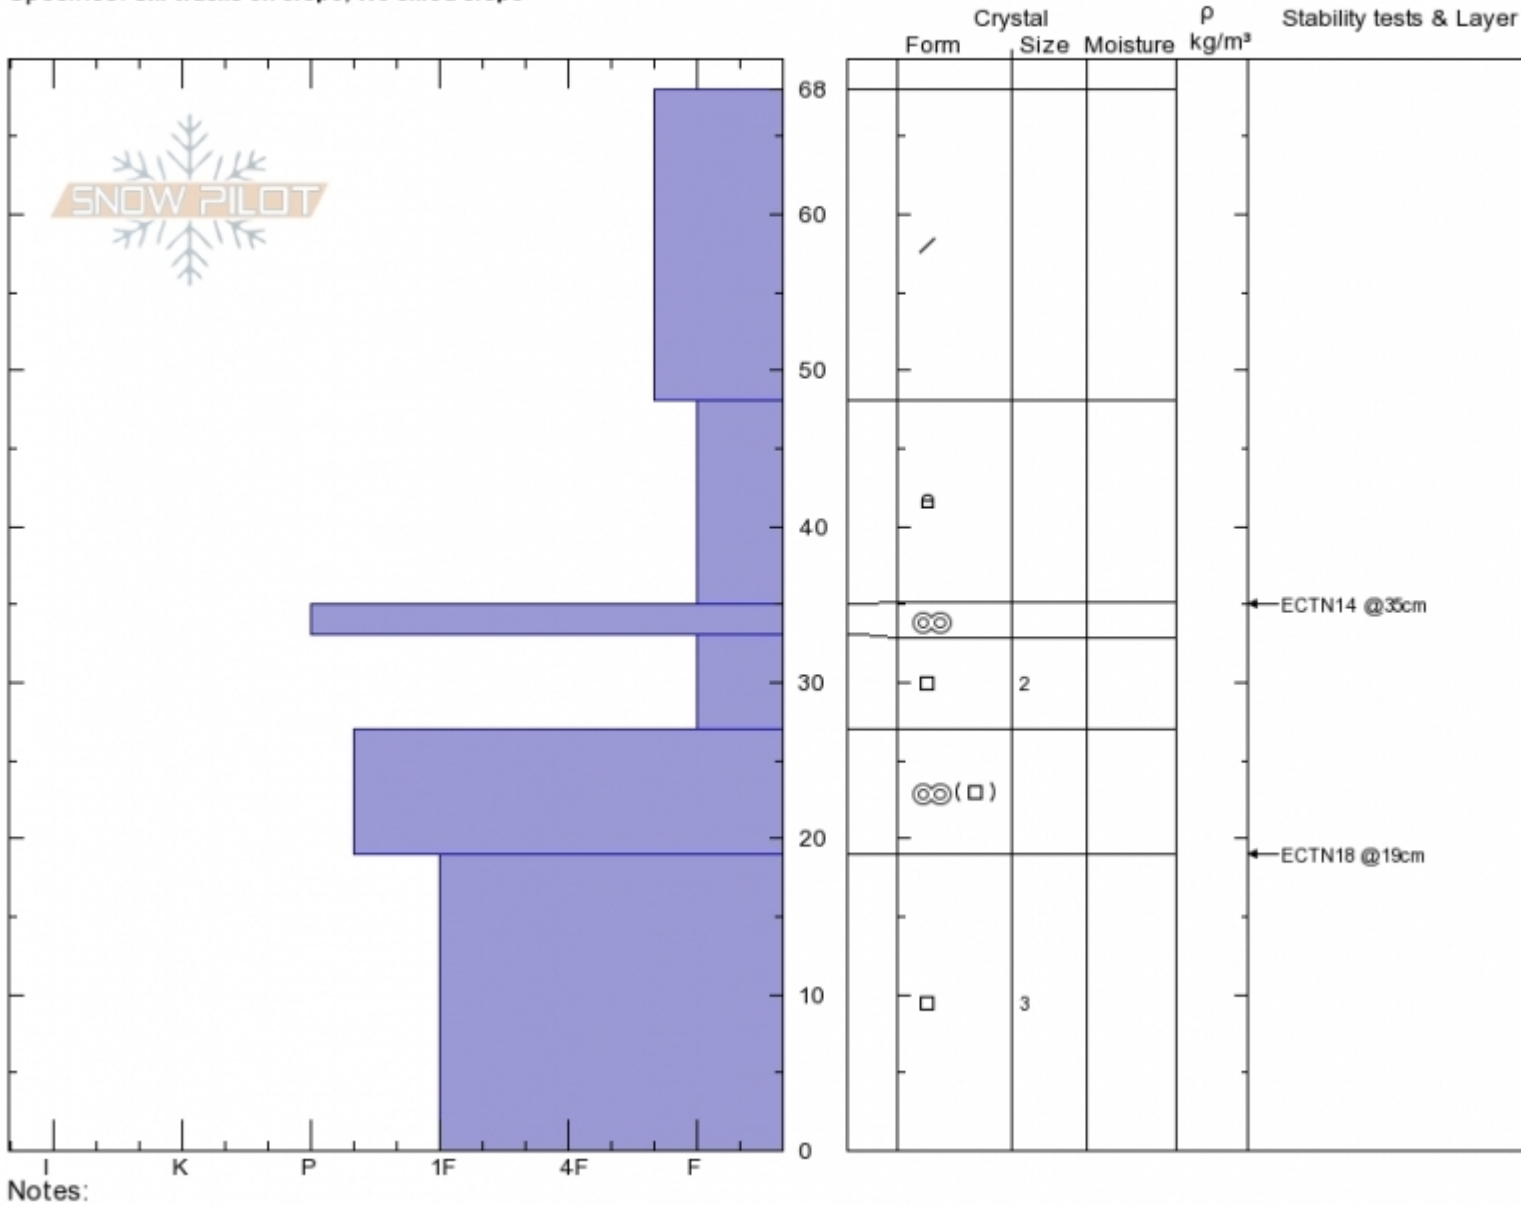

Middle Basin Spanky's Profile - 22 Dec

SE Facing Middle Basin Dave Zinn
 Madison Range-N 12/22/2019 - 12:00pm
 MT Co-ord: 45.32306N, -111.37836W
 Elevation: 8862 ft Slope Angle: 28°
 Aspect: 110° Wind Loading: no
 Specifics: Ski tracks on slope; We skied slope

Stability: **Good** HS:68 Layer Notes:
 Air Temperature: -2.5°C
 Sky Cover: **OVC**
 Precipitation: **NO**
 Wind: **S Light Breeze**

Advisory Region
 Northern Madison
 Longitude
 -111.38W
 Latitude
 45.34N
 Northern Madison, 2019-12-22