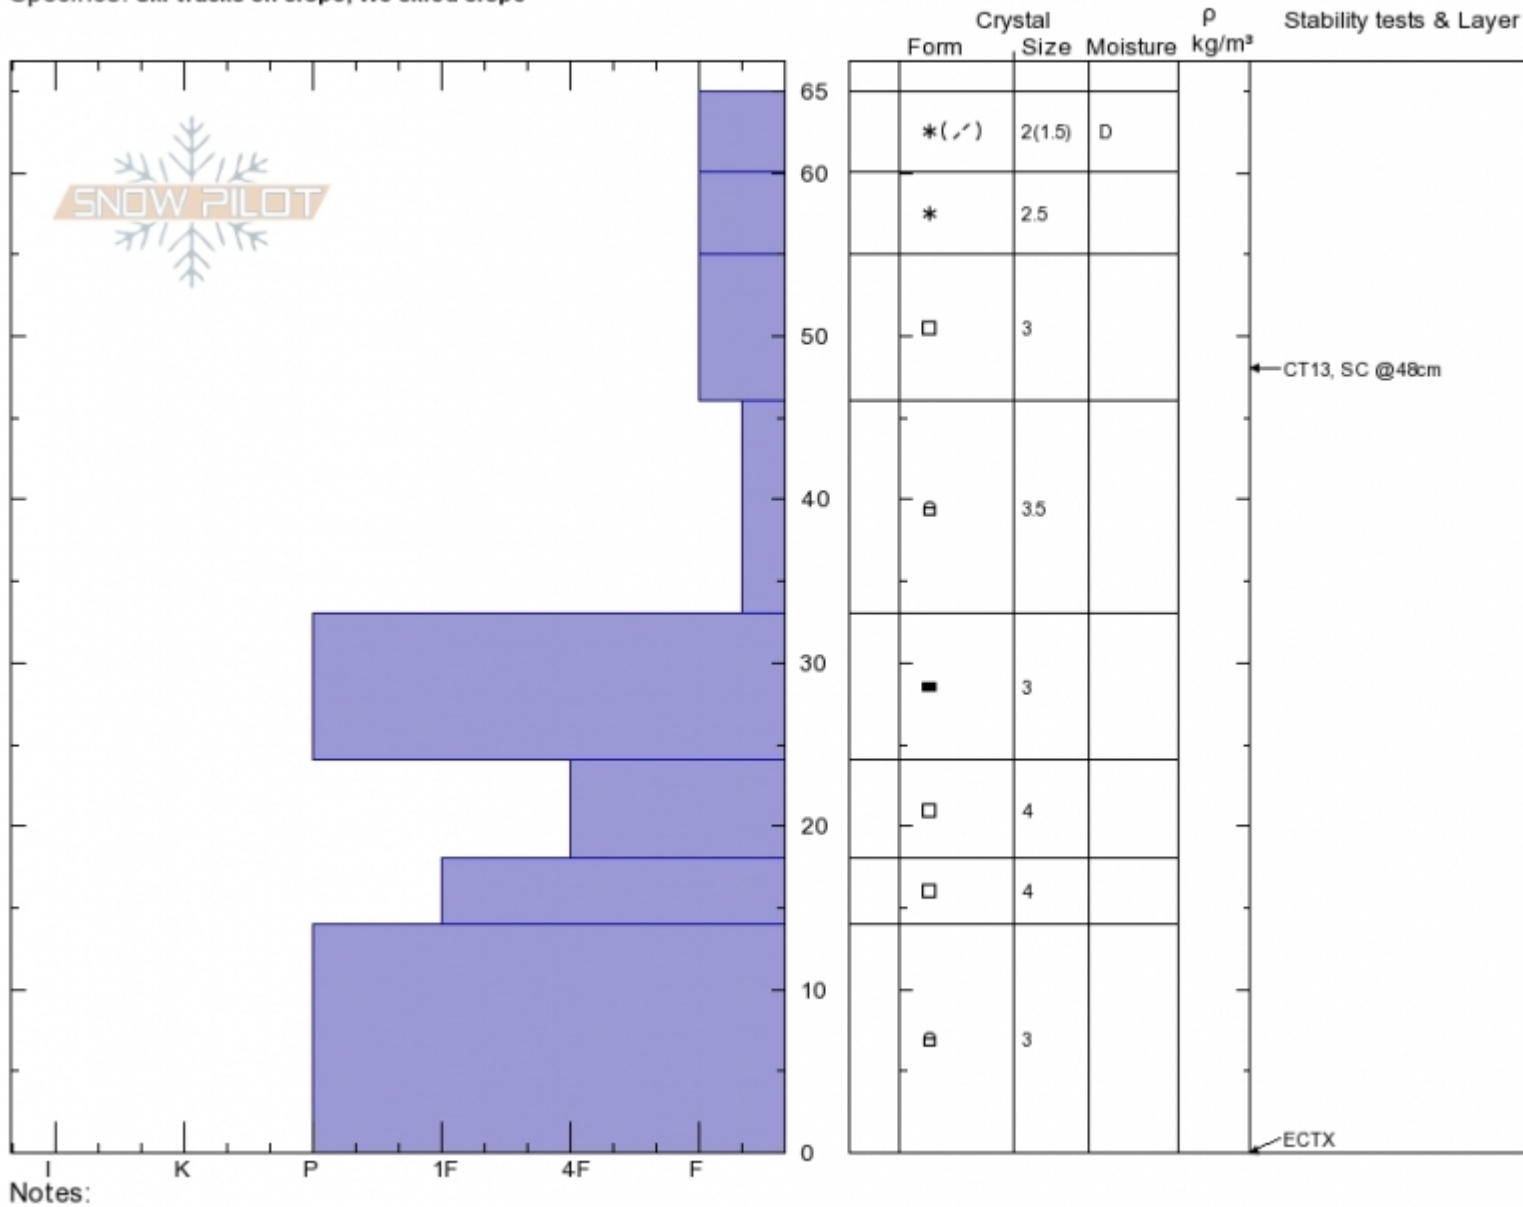

Blackmore Profile_Low - 8 Jan

BM Shots
Gallatin Range-N
MT
 Elevation: **7334 ft**
 Aspect: **E**
 Specifics: **Ski tracks on slope; We skied slope**

J. A.
01/08/2020 - 9:53am
 Co-ord: **45.47048N, -110.97420W**
 Slope Angle: **25°**
 Wind Loading: **no**

Stability:
 Air Temperature: **-3°C**
 Sky Cover: **BKN**
 Precipitation: **NO**
 Wind: **NW Calm**

HS:65 **Layer Notes:**
 55-46cm:**Problematic layer**

Advisory Region
 Northern Gallatin
 Longitude
 -111.00W
 Latitude
 45.44N
 Northern Gallatin, 2020-01-08