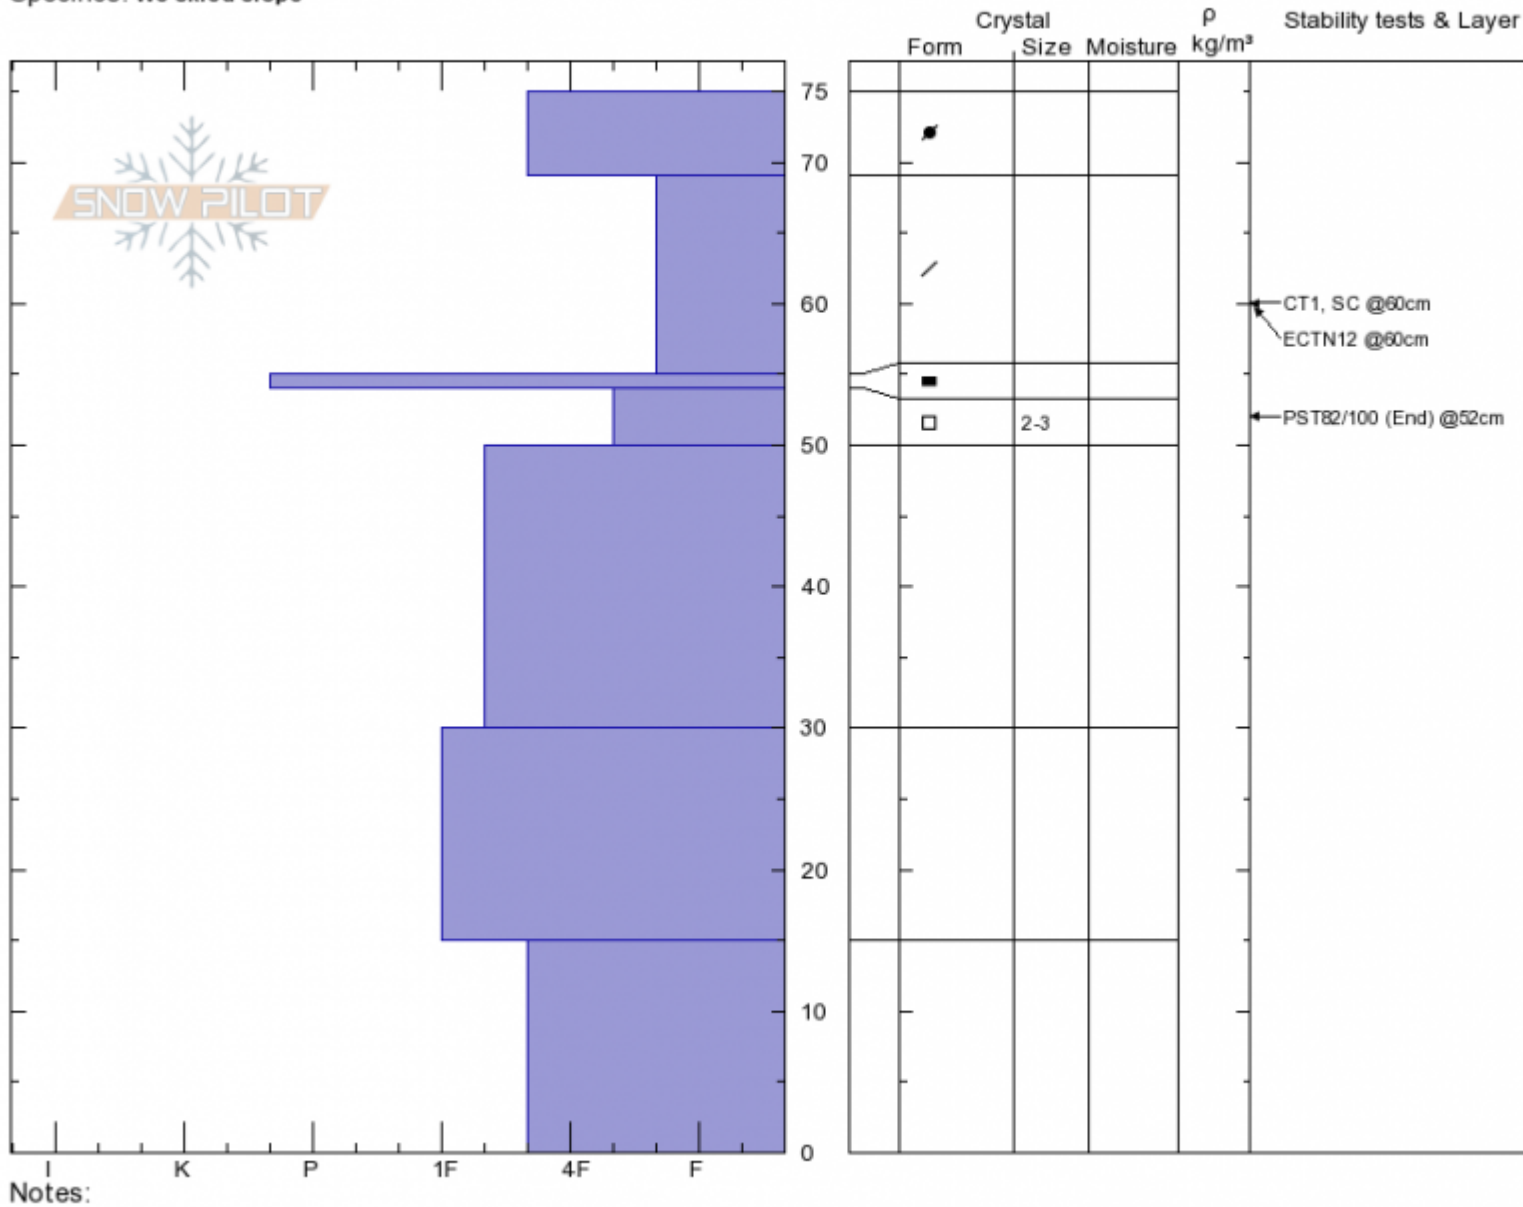

# Blackmore North Face Profile - Jan 11

**Blackmore- North Face** Andrew Schauer  
**Gallatin Range-N** 01/11/2020 - 1:30pm  
**MT** Co-ord: 45.44750N, -111.00280W  
 Elevation: 9480 ft Slope Angle: 35°  
 Aspect: 305° Wind Loading: yes  
 Specifics: We skied slope

Stability: **Good**  
 Air Temperature:  
 Sky Cover: **OVC**  
 Precipitation: **S-1**  
 Wind: **N Light Breeze**

HS:75 Layer Notes:  
 54-50cm: **Problematic layer**

Advisory Region  
 Northern Gallatin  
 Longitude  
 -111.00W  
 Latitude  
 45.45N  
 Northern Gallatin, 2020-01-11