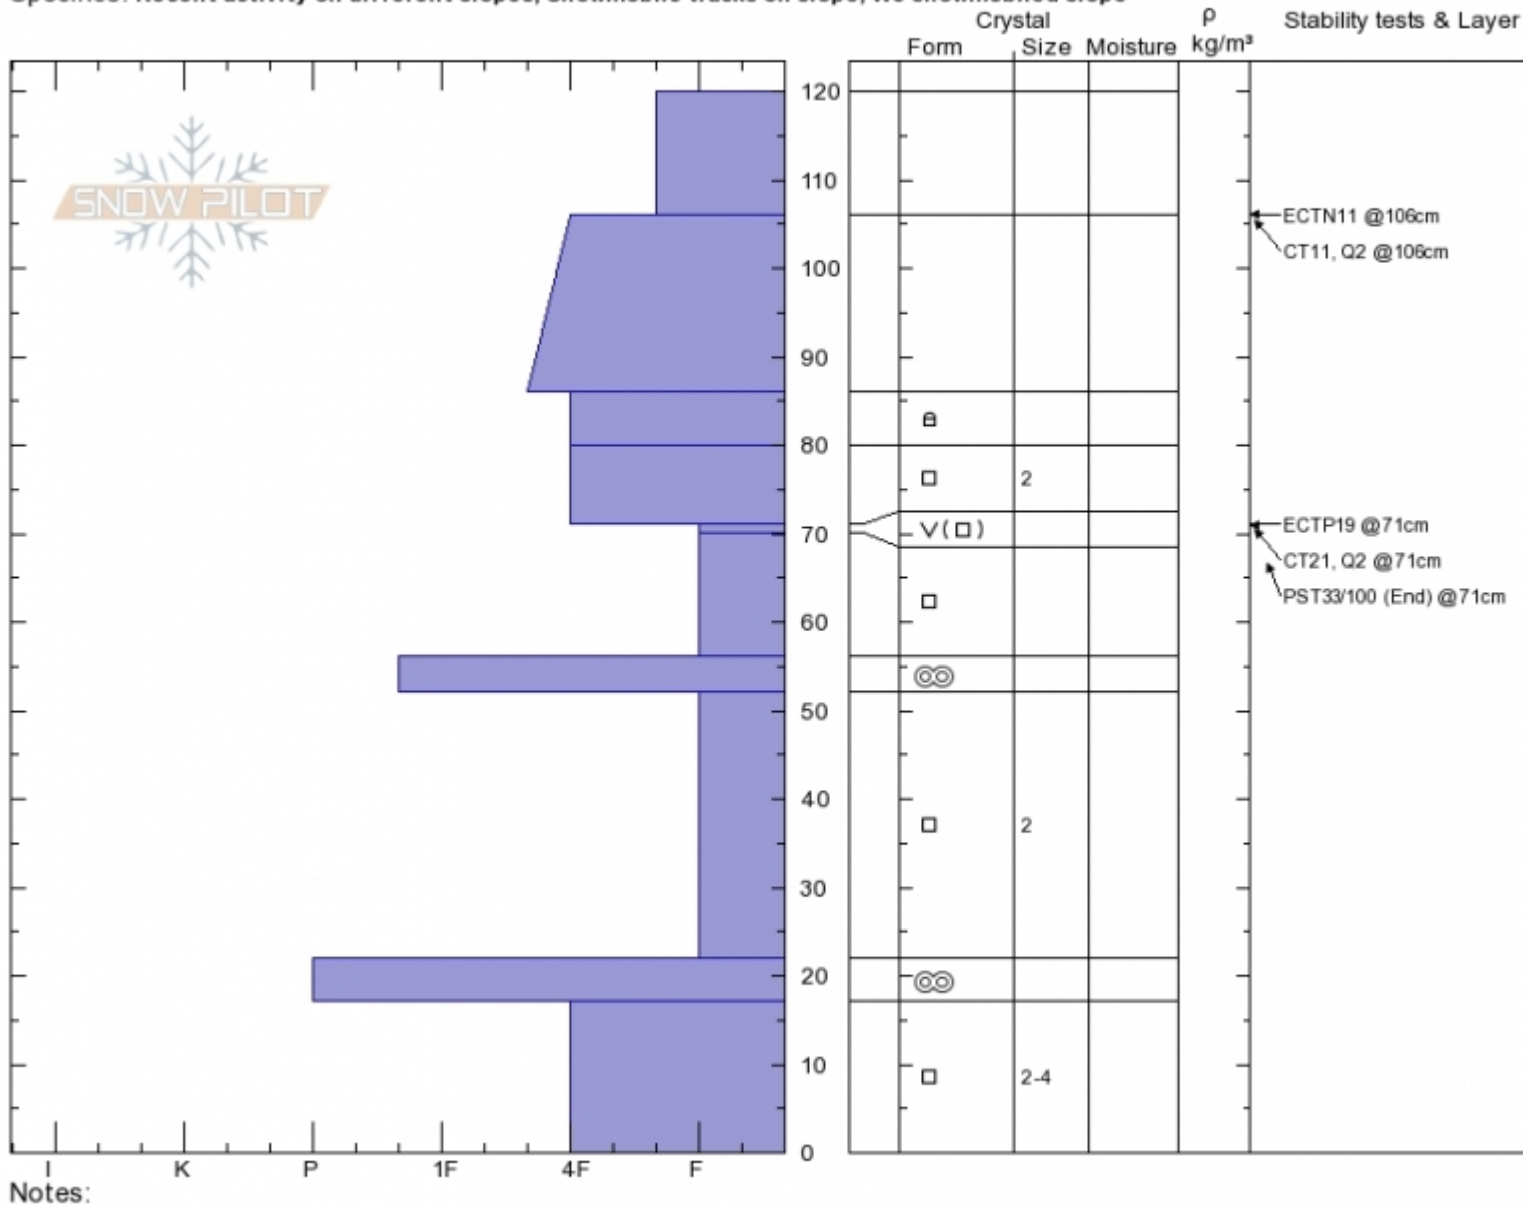

McAtee Basin Profile - 21 Jan

McAtee Basin
Madison Range-N
MT
 Elevation: **9300 ft**
 Aspect: **20°**

Ian Hoyer
01/21/2020 - 1:00pm
 Co-ord: **45.18772N, -111.45896W**
 Slope Angle: **28°**
 Wind Loading: **no**

Stability: **Fair**
 Air Temperature:
 Sky Cover: **FEW**
 Precipitation: **NO**
 Wind: **Calm**

HS:120 Layer Notes:
 71-70cm:**Problematic layer**

Specifics: **Recent activity on different slopes; Snowmobile tracks on slope; We snowmobiled slope**

Advisory Region
 Northern Madison
 Longitude
 -111.44W
 Latitude
 45.18N
 Northern Madison, 2020-01-21