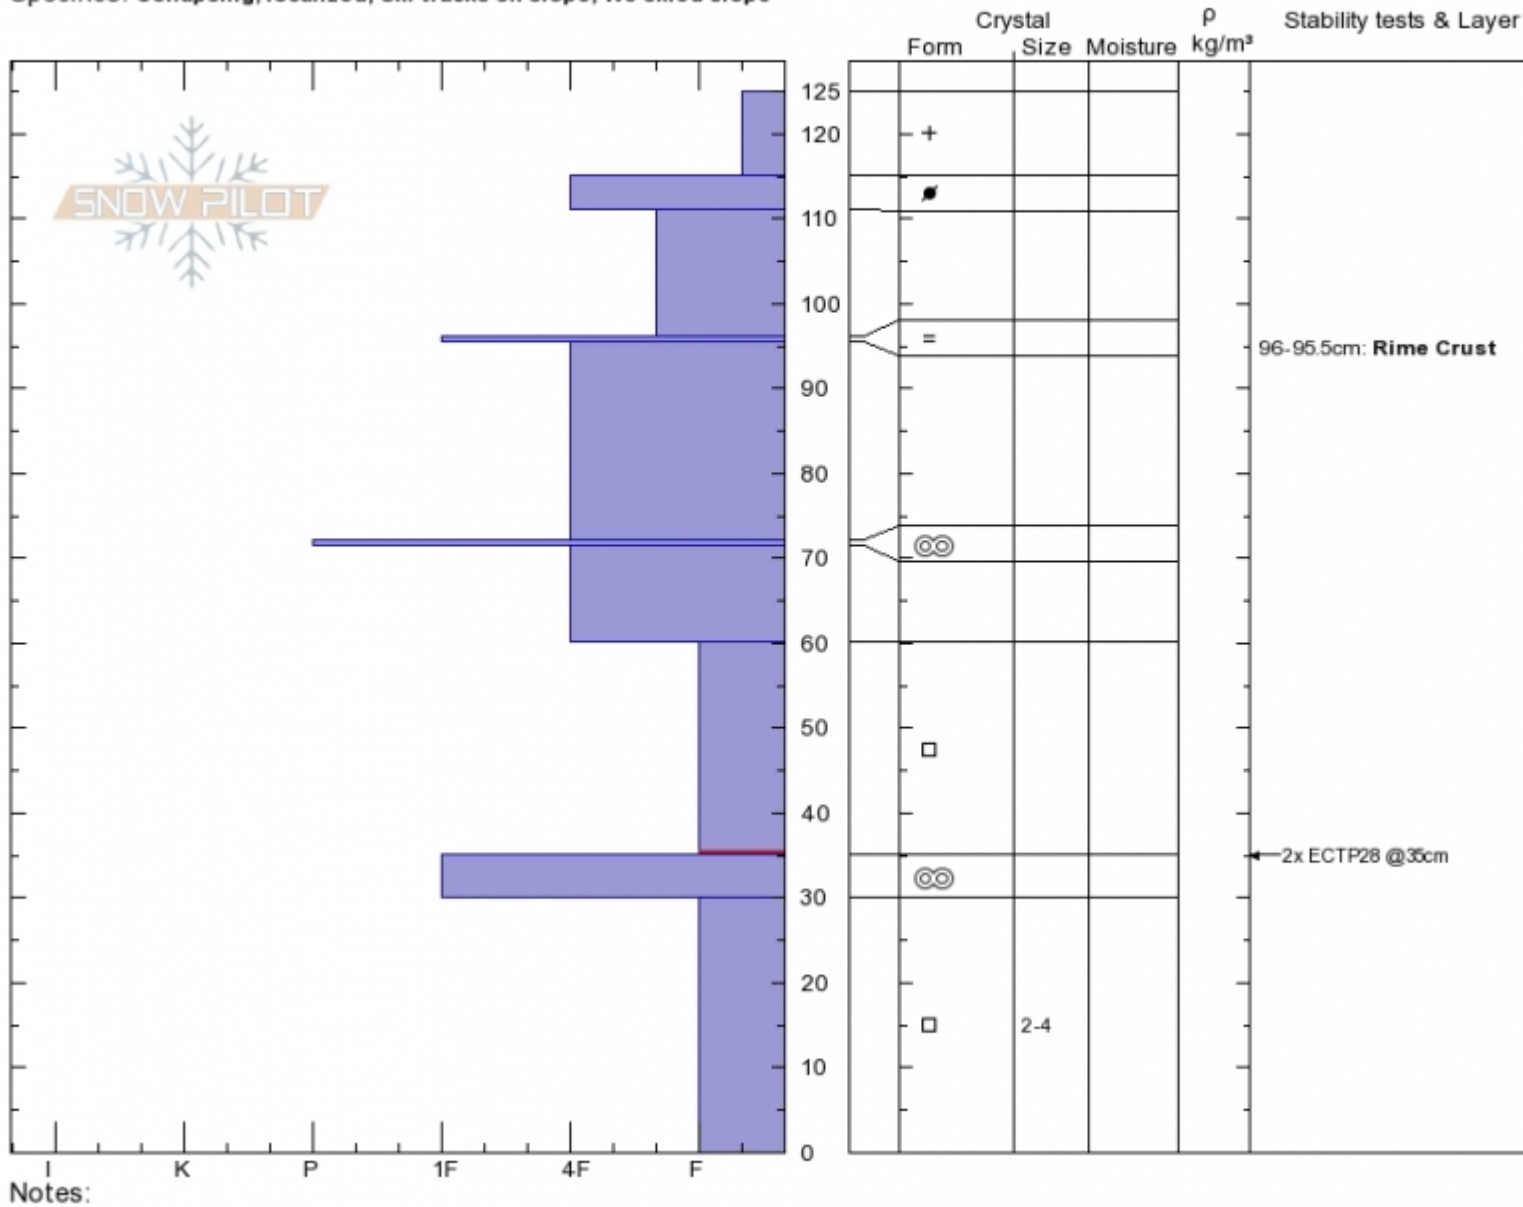

# Wheeler Mtn East Profile - 5 Feb 2020

Wheeler Mtn E  
Gallatin Range-N  
MT

Elevation: 8200 ft  
Aspect: 95°

Specifics: Collapsing, localized; Ski tracks on slope; We skied slope

Ian Hoyer  
02/05/2020 - 12:00pm  
Co-ord: 45.50239N, -111.09659W  
Slope Angle: 25°  
Wind Loading: no

Stability: Fair  
Air Temperature: 18°F  
Sky Cover: OVC  
Precipitation: NO  
Wind: Calm

HS:125 Layer Notes:  
PF:20 96-95.5cm: Rime Crust  
PS:100 60-35cm: Problematic layer

Advisory Region  
Northern Gallatin  
Longitude  
-111.08W  
Latitude  
45.51N

Avalanche Details: [Natural avalanches on Wheeler Mtn, N. Gallatin](#)

Northern Gallatin, 2020-02-05