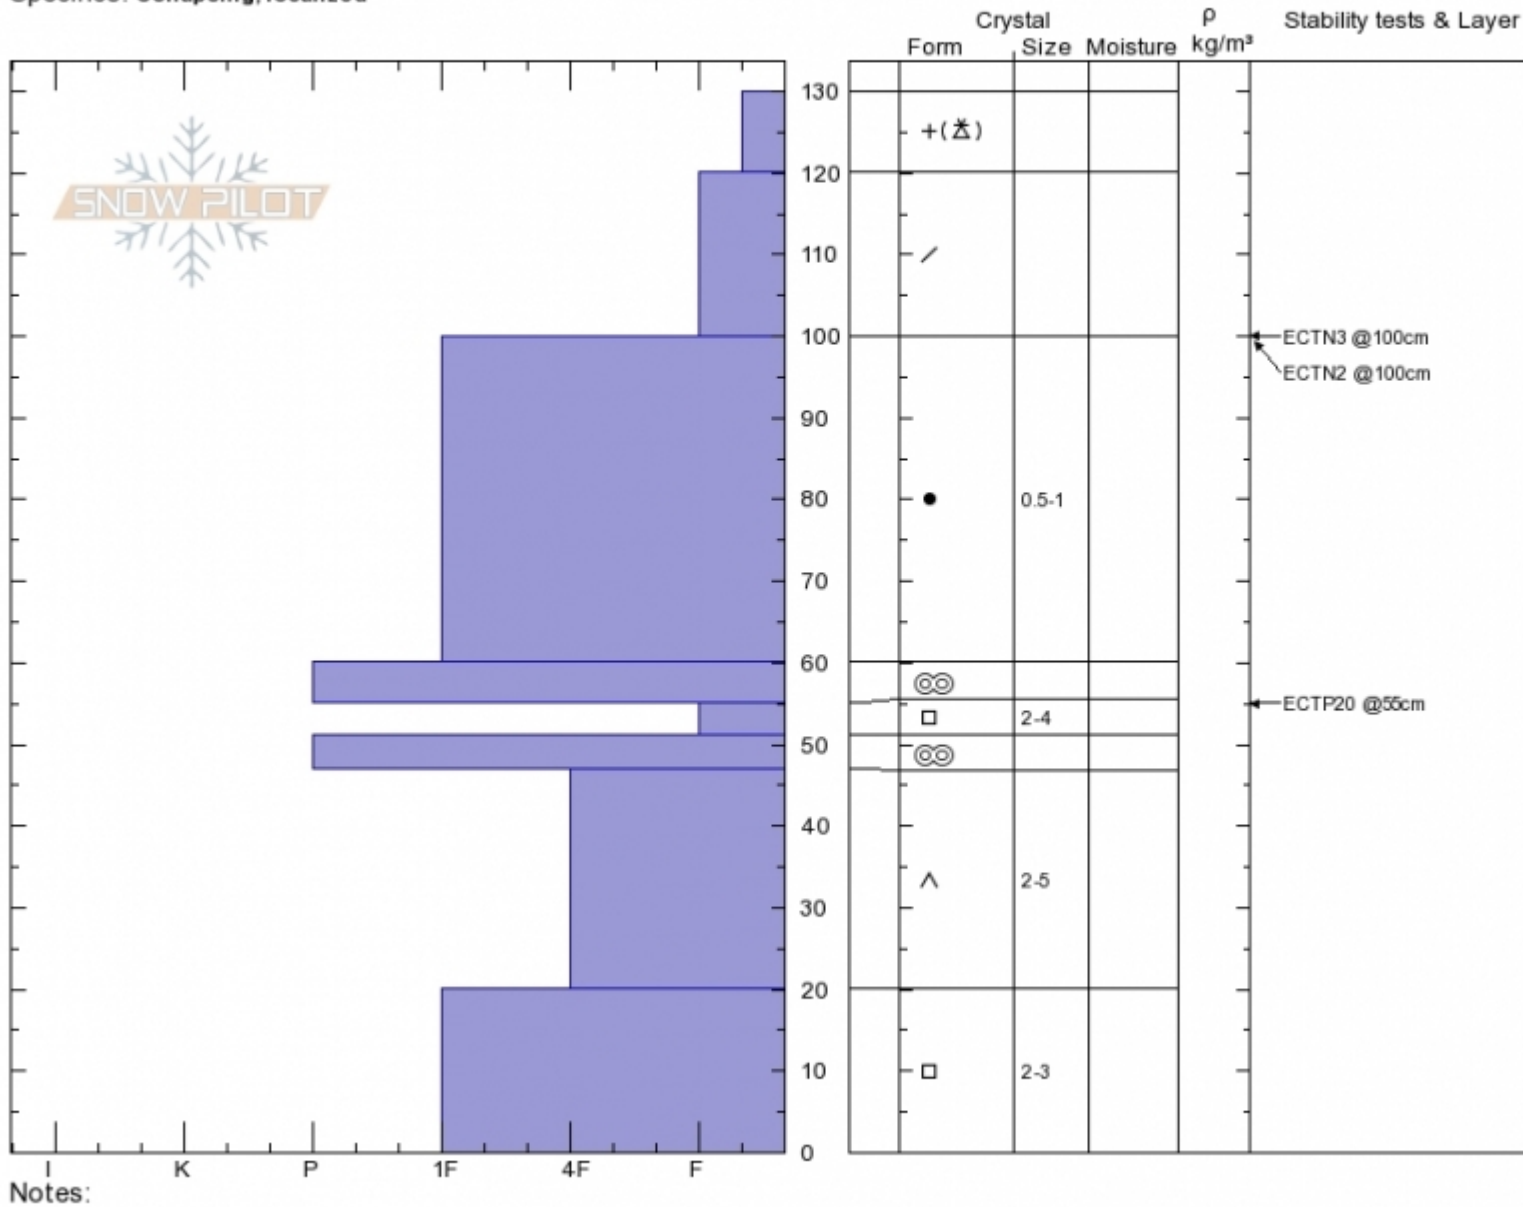

Wheeler Bowl Profile - 5 February 2020

Wheeler Bowl
Gallatin Range-N
MT
 Elevation: **8130 ft**
 Aspect: **30°**
 Specifics: **Collapsing, localized**

Dave Zinn
02/05/2020 - 12:00pm
 Co-ord: **45.50384N, -111.07603W**
 Slope Angle: **26°**
 Wind Loading: **previous**

Stability: **Fair**
 Air Temperature: **-8°C**
 Sky Cover: **OVC**
 Precipitation: **S-1**
 Wind: **NE Light Breeze**

HS: **130** Layer Notes:
 PS: **25** 55-51cm: **Problematic layer**

Advisory Region
 Northern Gallatin
 Longitude
 -111.08W
 Latitude
 45.51N

Avalanche Details: [Natural avalanches on Wheeler Mtn, N. Gallatin](#)

Northern Gallatin, 2020-02-05