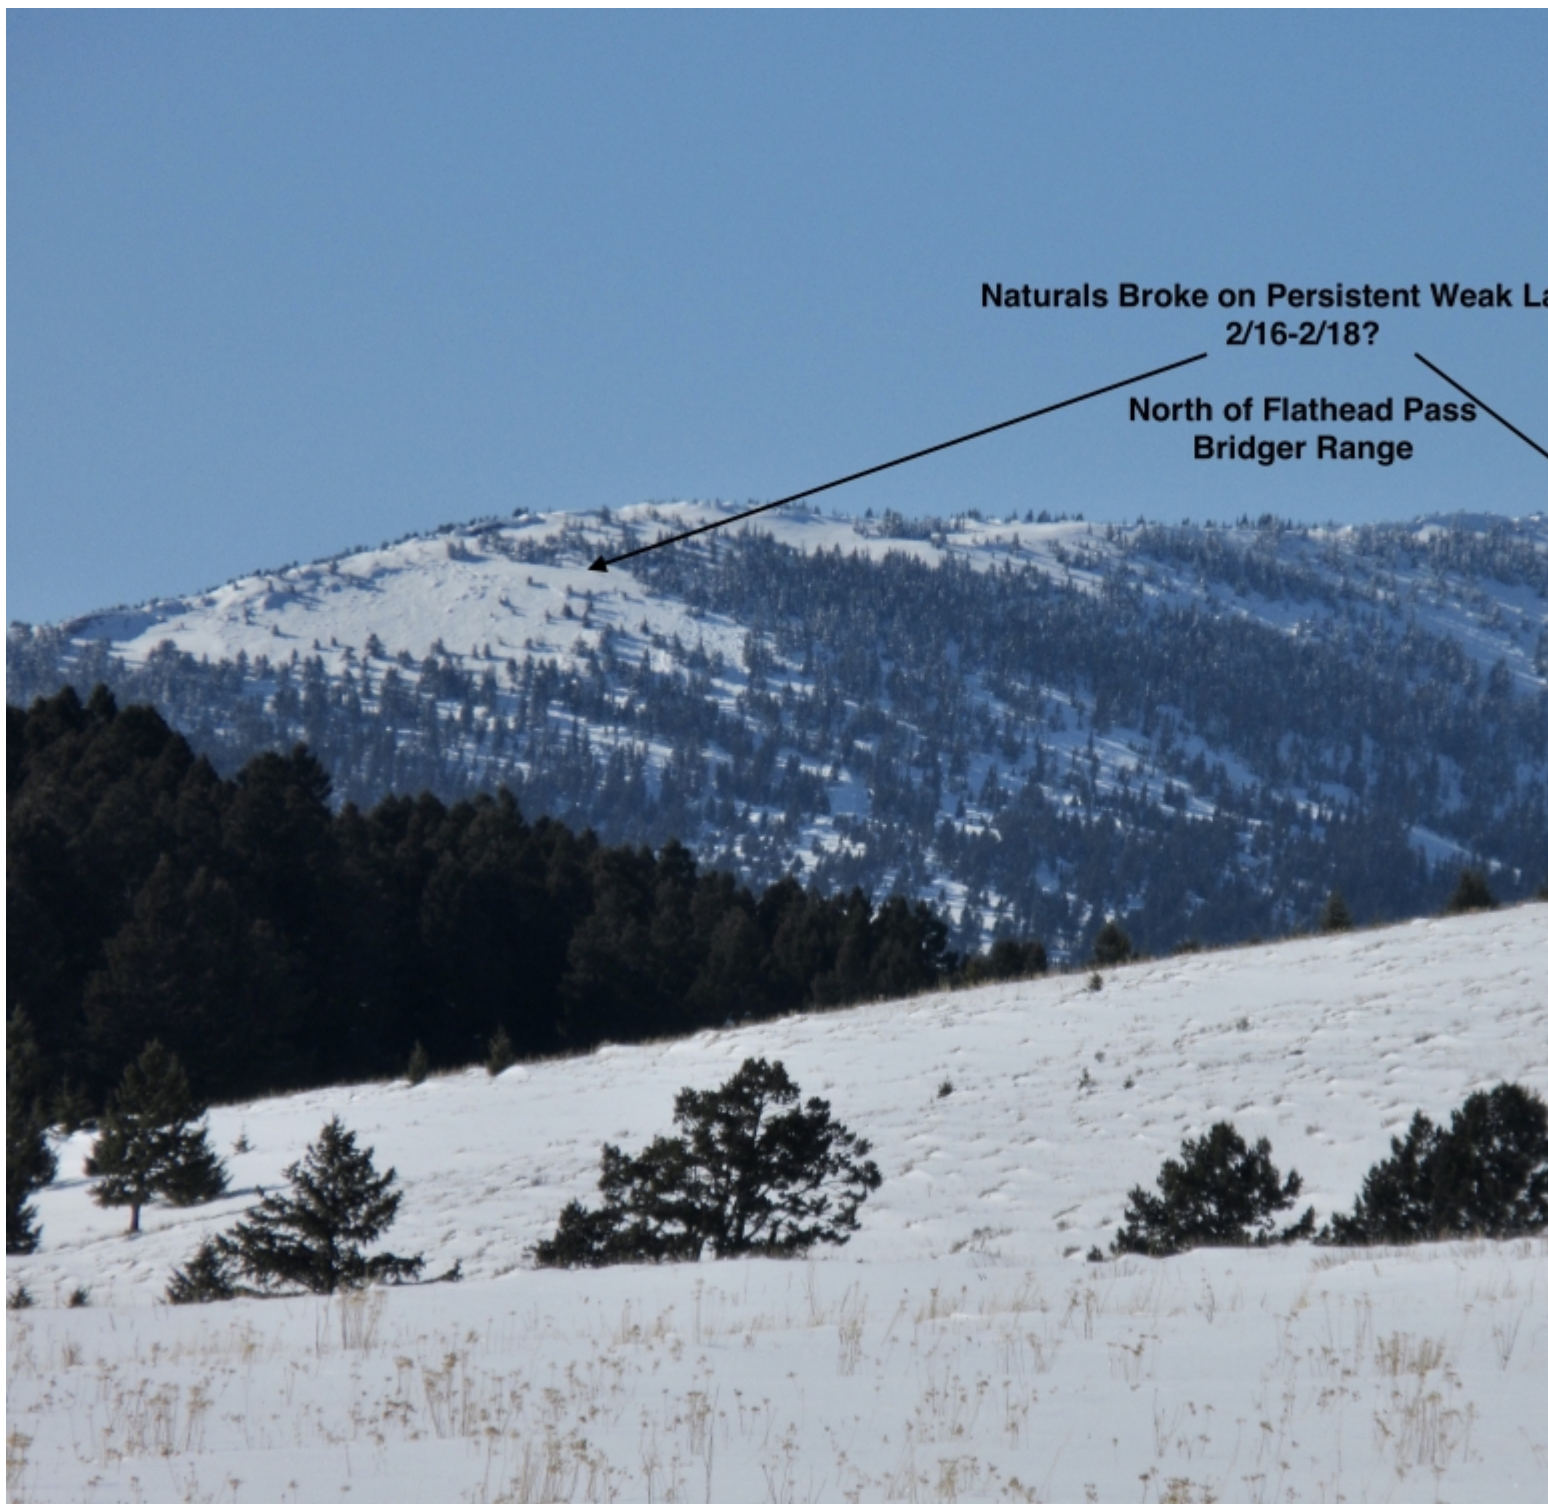

Naturals north of Flathead Pass

These natural avalanches appear to have broke 3-5' deep on weak snow near the ground sometime between 2/16 and 2/19/2020. Photo: GNFAC

Advisory Region
Bridger Range
Longitude

-111.02W

Latitude

45.97N

Avalanche Details: [Naturals near Flathead Pass](#)

Bridger Range, 2020-02-20