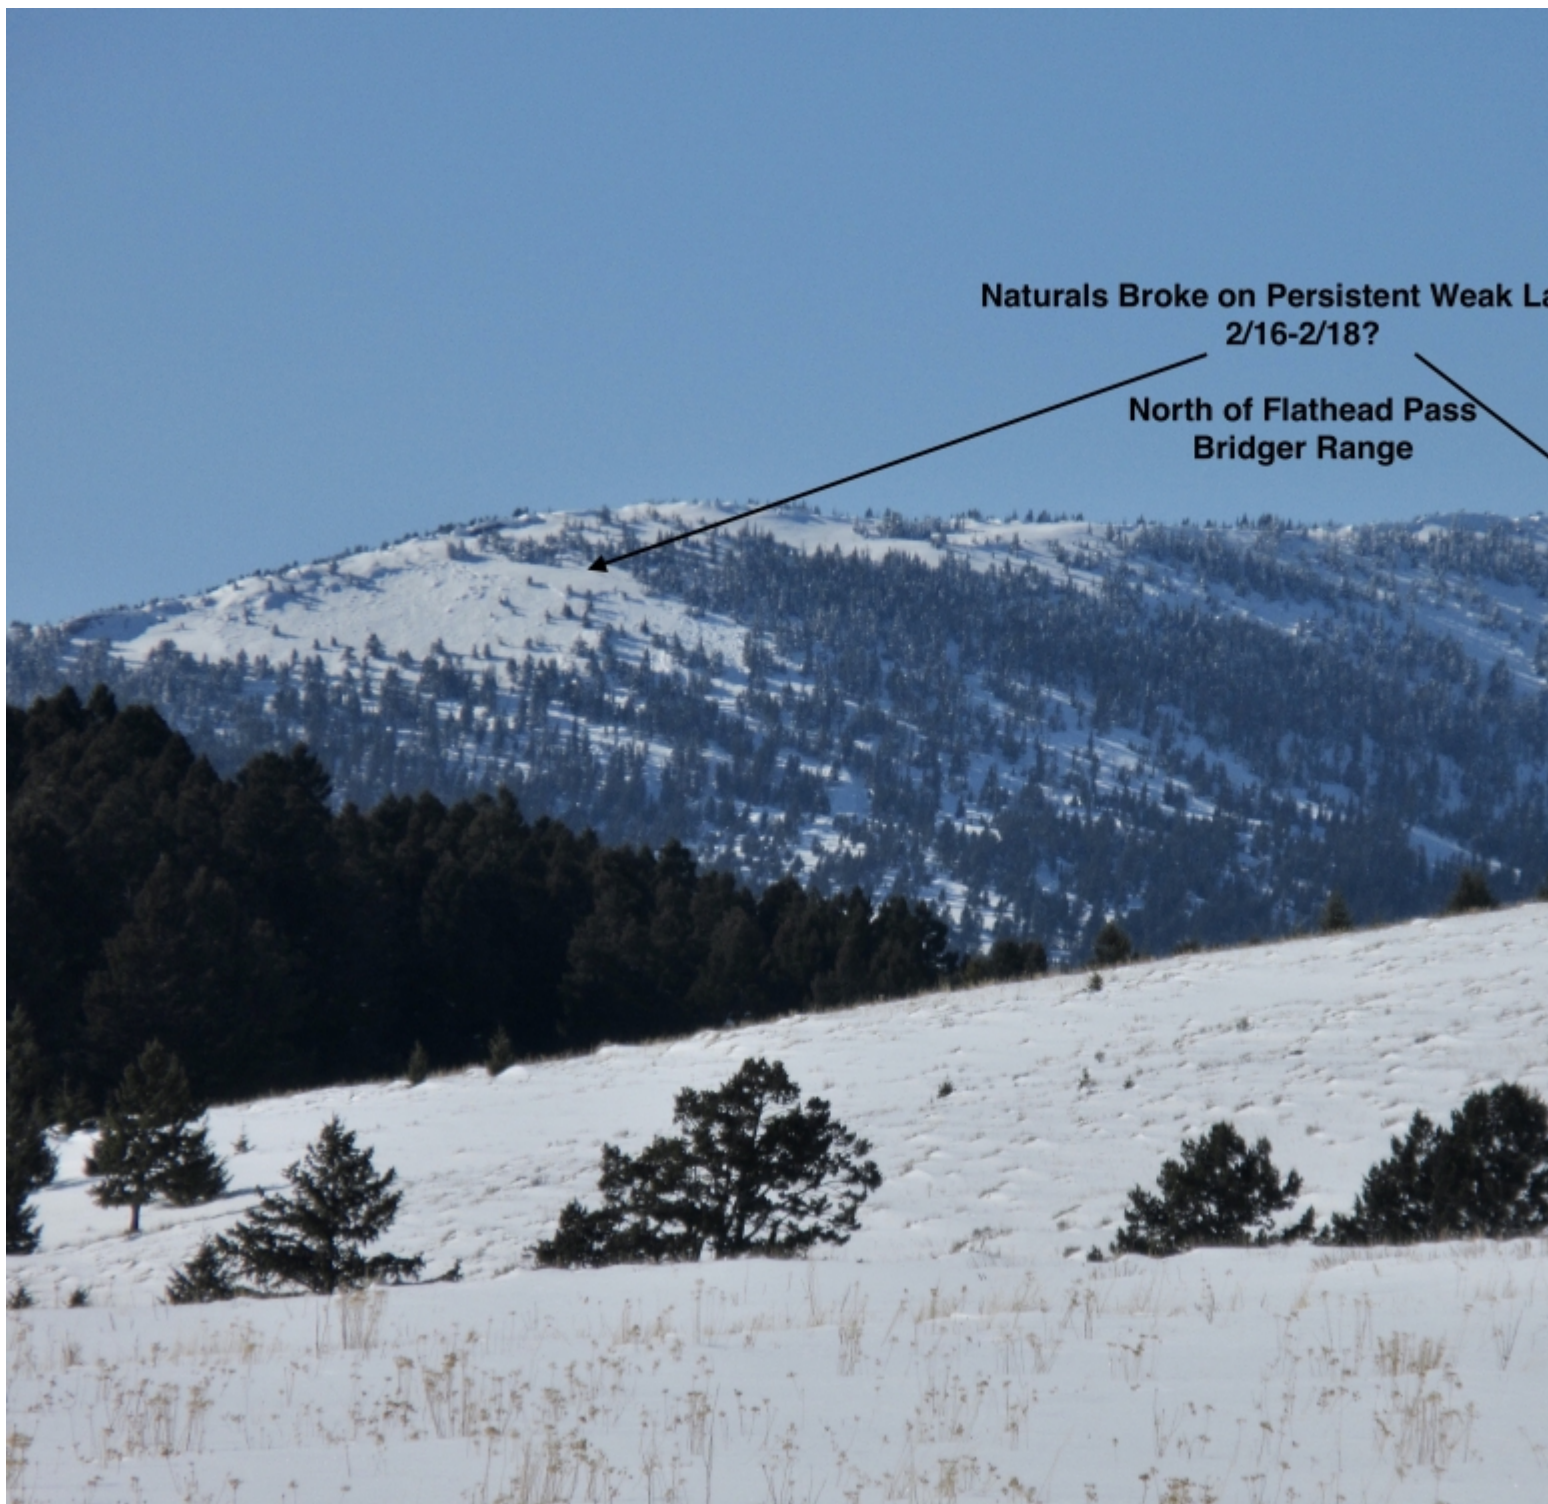

Naturals north of Flathead Pass

These natural avalanches appear to have broke 3-5' deep on weak snow near the ground sometime between 2/16 and 2/19/2020. Photo: GNFAC

Advisory Region
Bridger Range
Longitude
-111.02W

Latitude

45.97N

Avalanche Details: [Naturals near Flathead Pass](#)

Bridger Range, 2020-02-20