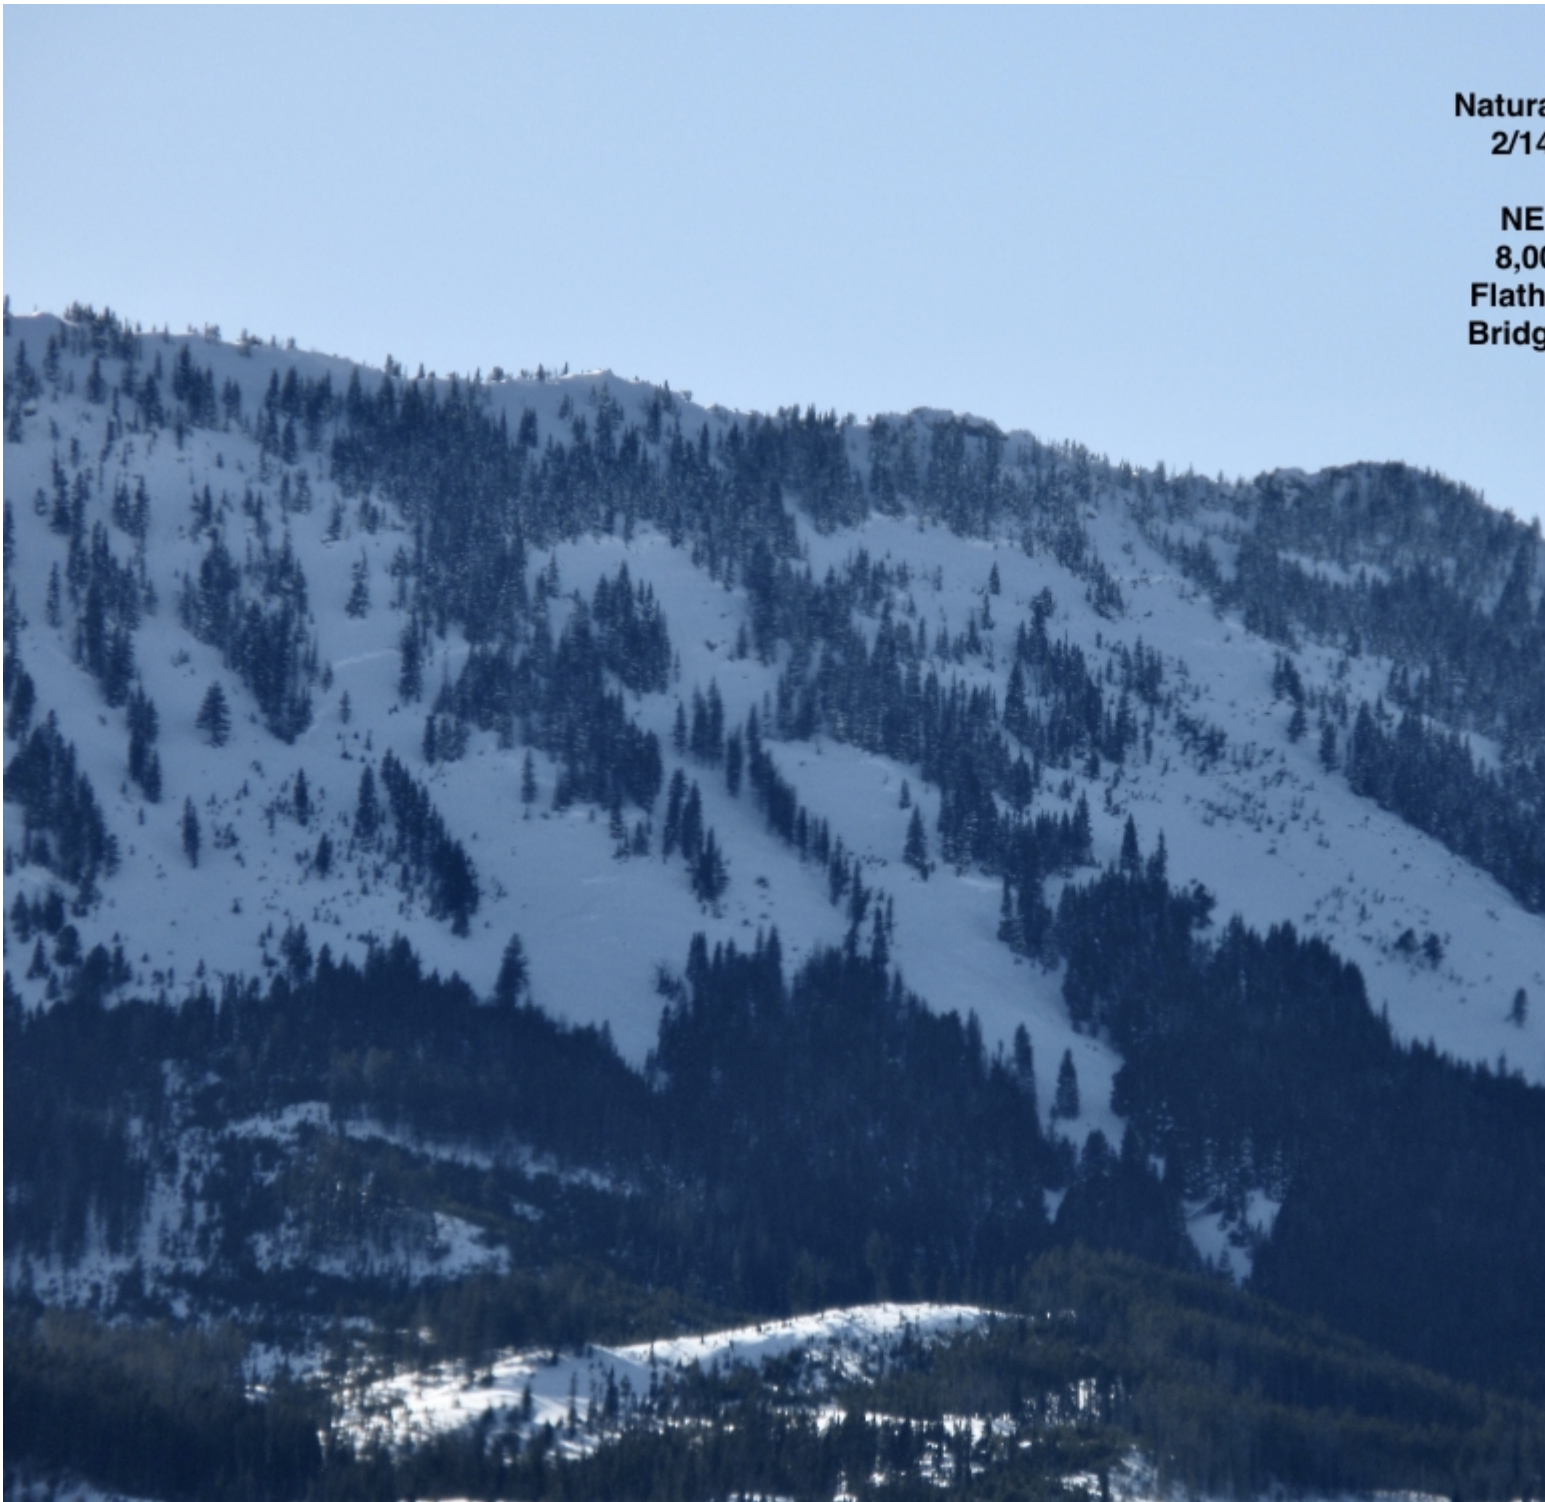

Natural avalanche near Flathead Pass

Natural
2/14
NE
8,000
Flathead
Bridger

This natural avalanche broke 3-5' deep on weak snow near the ground, estimated sometime between 2/14 and 2/16/2020. First reported on 2/17/20. Photo: GNFAC

Advisory Region
Bridger Range
Longitude

-111.02W

Latitude

45.97N

Avalanche Details: [Big natural avalanches on Flathead Pass](#)

Bridger Range, 2020-02-20