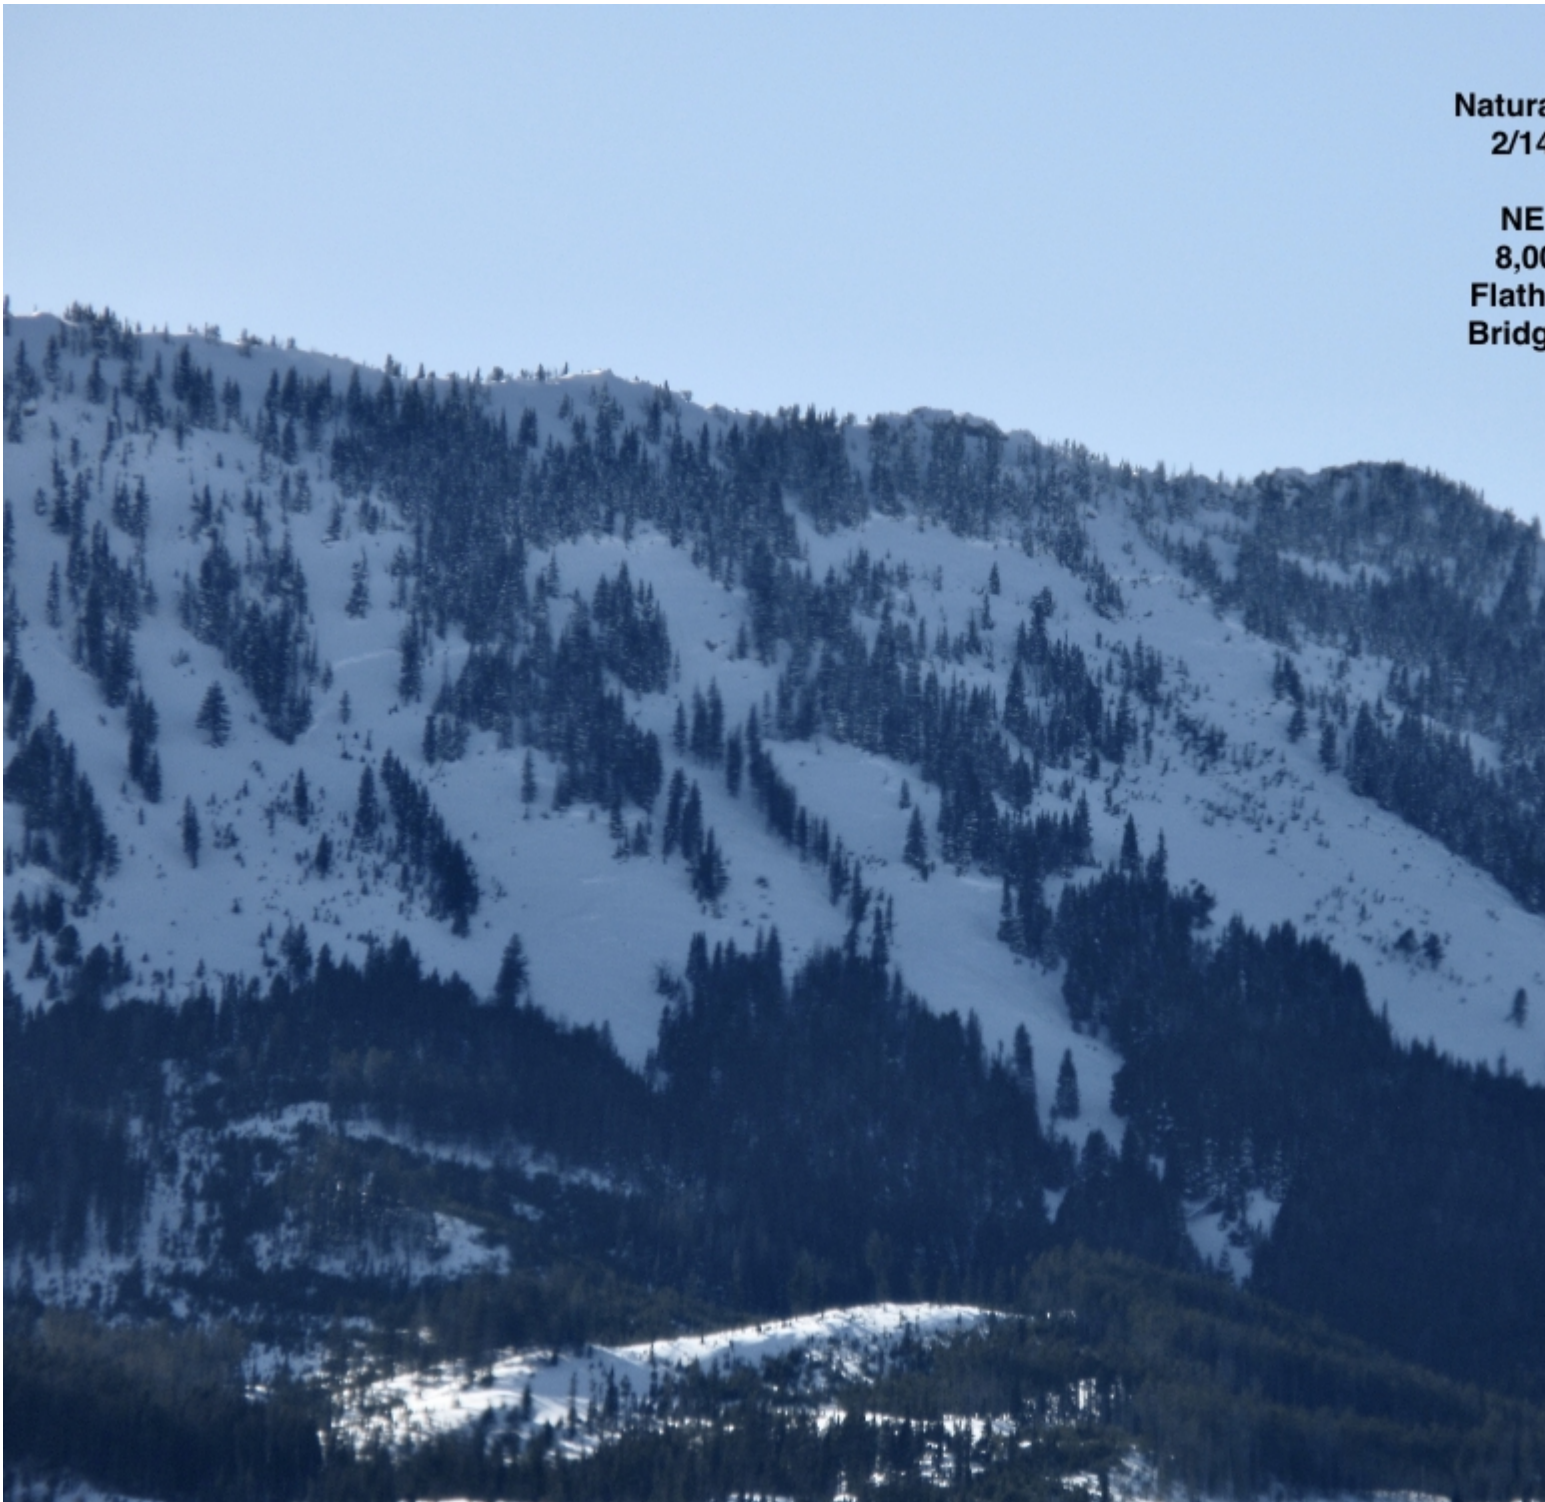

Natural avalanche near Flathead Pass

Natural
2/14
NE
8,00
Flathead
Bridger

This natural avalanche broke 3-5' deep on weak snow near the ground, estimated sometime between 2/14 and 2/16/2020. First reported on 2/17/20. Photo: GNFAC

Advisory Region
Bridger Range
Longitude
-111.02W

Latitude

45.97N

Avalanche Details: [Big natural avalanches on Flathead Pass](#)

Bridger Range, 2020-02-20