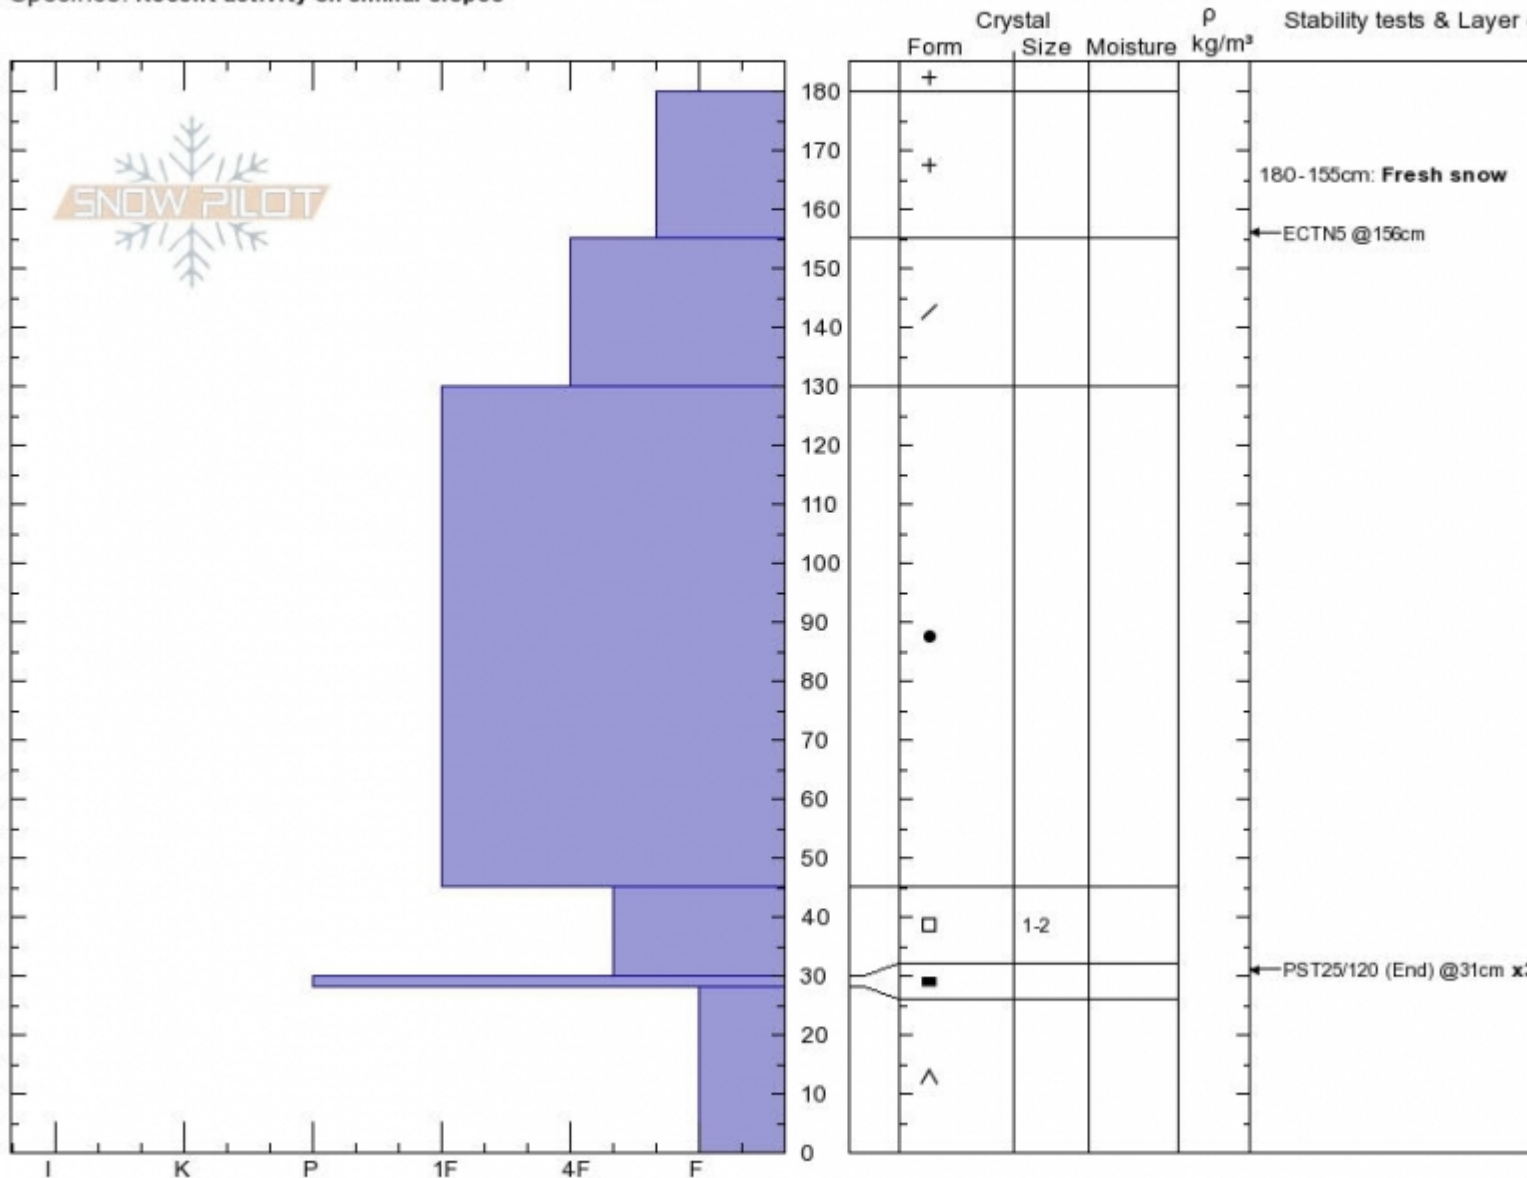

Flathead Crown Profile - 17 Feb

Station Crown Profile Zachary Miller
Bridger Range 02/17/2020 - 12:30pm
MT Co-ord: 45.95430N, -110.99440W
Elevation: 7800 ft Slope Angle: 28°
Aspect: NE Wind Loading:
Specifics: Recent activity on similar slopes

Stability:
Air Temperature:
Sky Cover: OVC
Precipitation: S1
Wind: SW Calm

HS:180 **Layer Notes:**
 180-155cm: **Fresh snow**
 45-30cm: **Problematic layer**

Notes: Crown profile from HS-R4-D3-O avalanche near Flathead Pass. Estimated 1-2 days old at the time of finding.

Advisory Region
 Bridger Range
 Longitude
 -111.02W
 Latitude
 45.97N

Avalanche Details: [Big natural avalanches on Flathead Pass](#)

Bridger Range, 2020-02-21