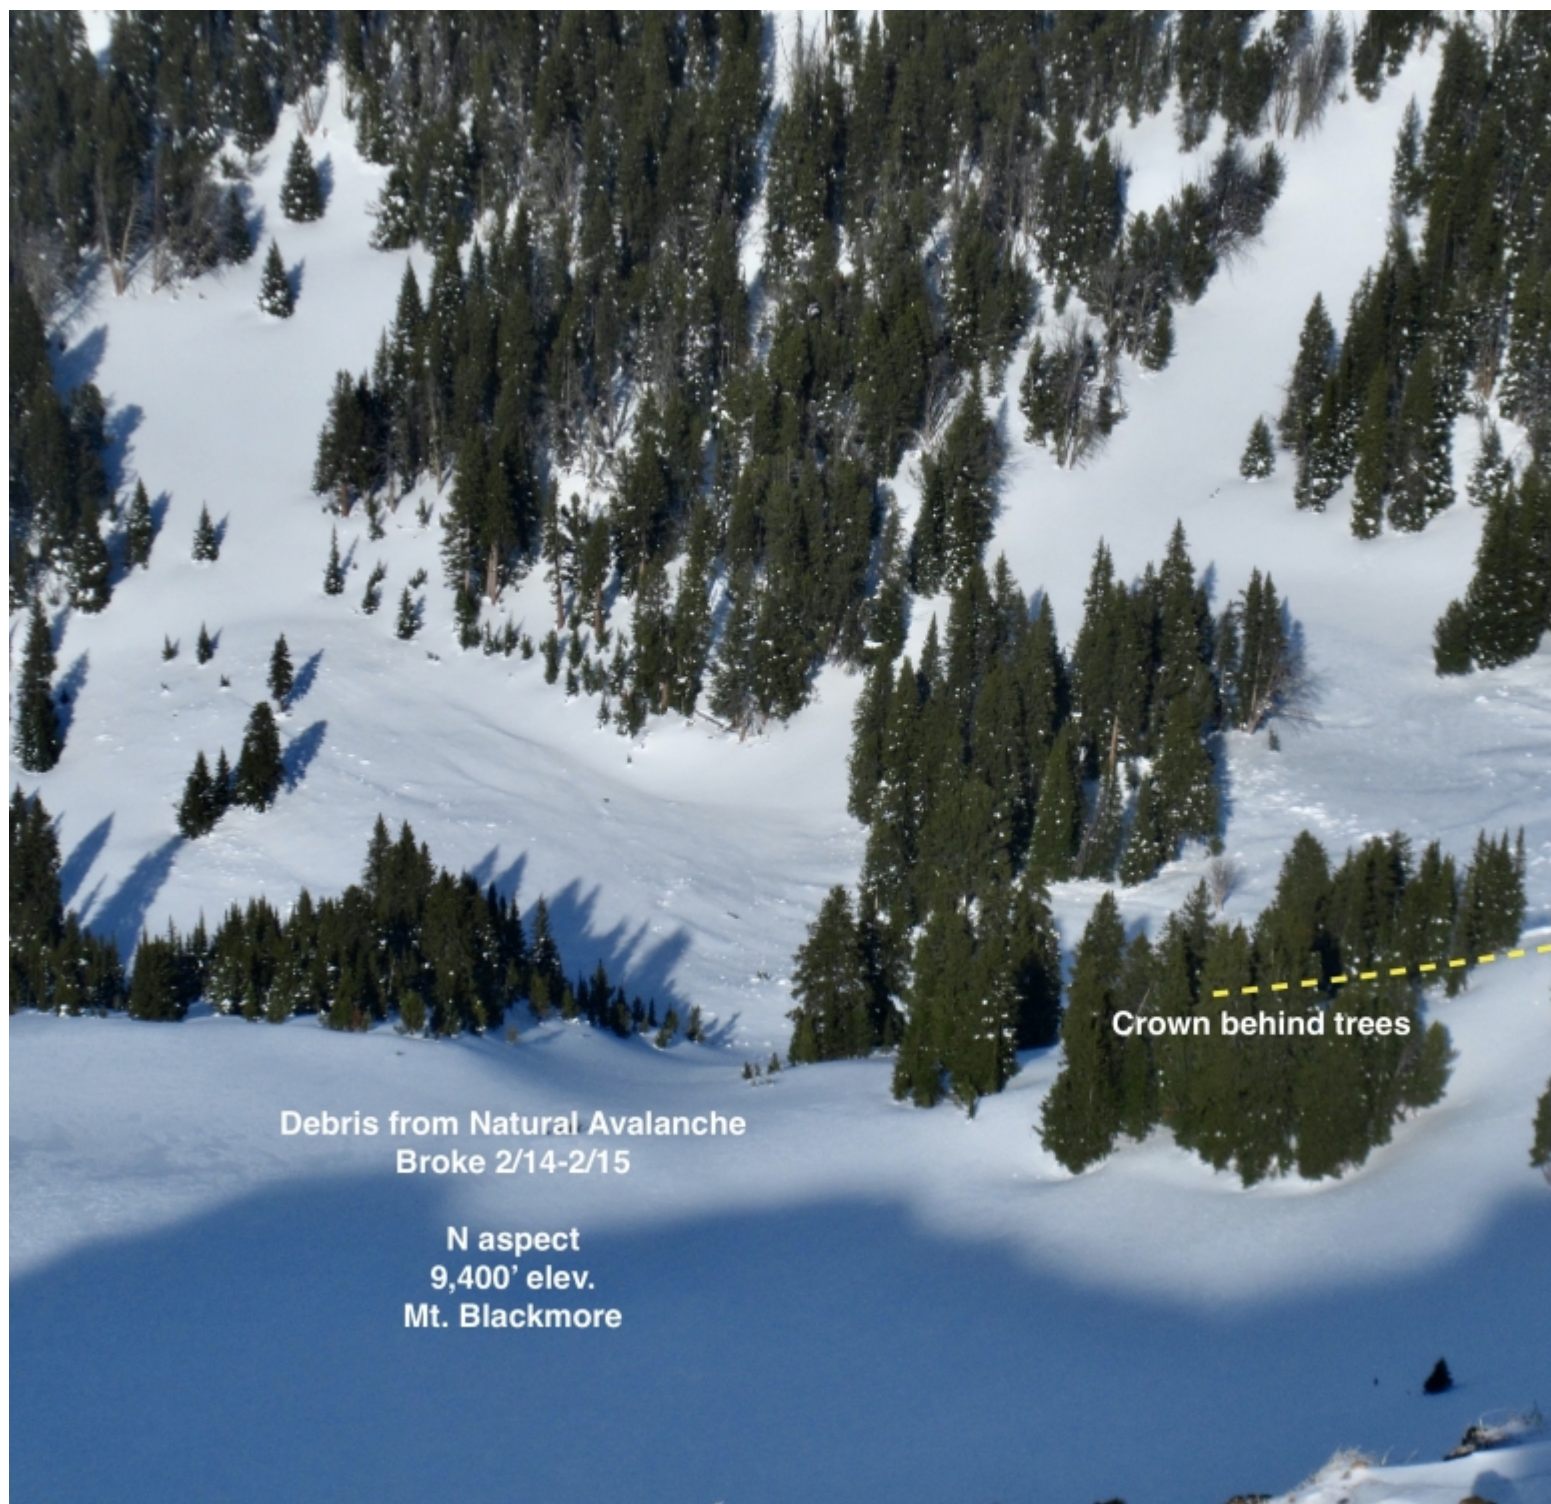

Debris from avalanche on north face of Blackmore

Debris from an avalanche that broke the weekend of 2/14-2/15 on the north face of Mt. Blackmore in Hyalite.
Photo taken 2/21/20: GNFAC

Advisory Region
Northern Gallatin
Longitude

-111.00W

Latitude

45.44N

Avalanche Details: [Many natural avalanches on Mt Blackmore](#)

Northern Gallatin, 2020-02-22