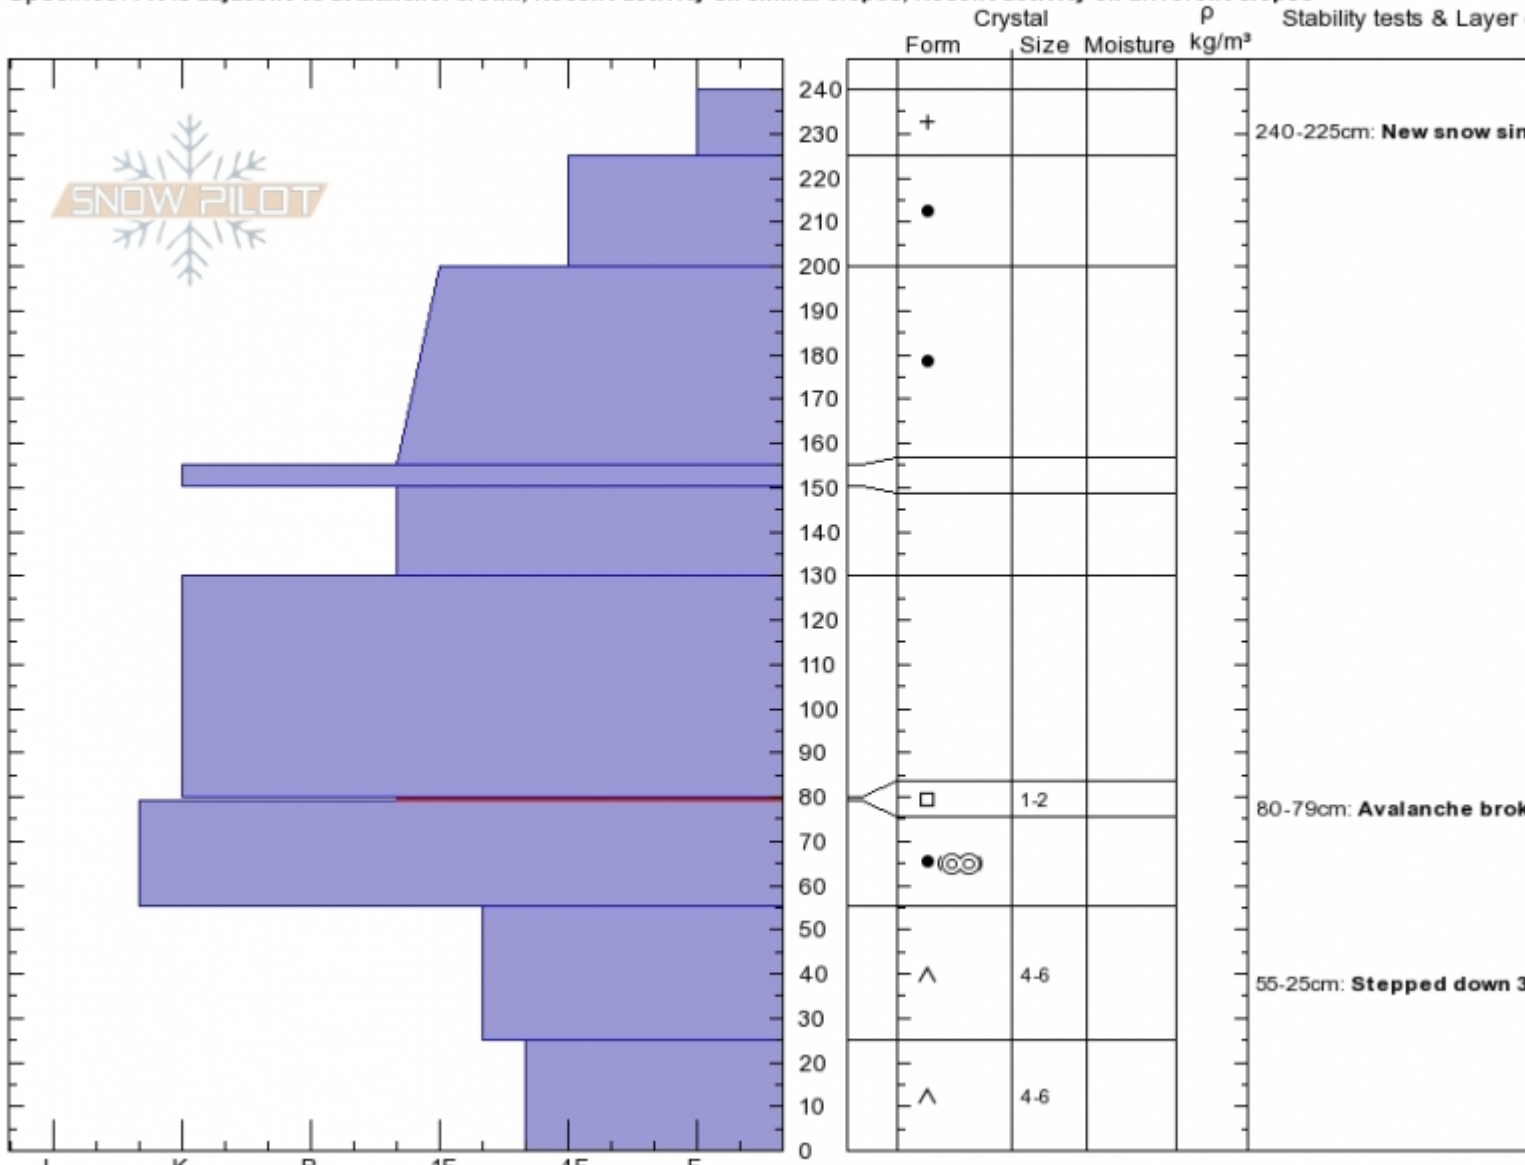

SE Mt. Blackmore Crown Profile - 21 Feb

Mt. Blackmore SE crown Alex Marienthal
 Gallatin Range-N 02/21/2020 - 12:15pm
 MT Co-ord: 45.43927N, -111.00121W
 Elevation: 9687 ft Slope Angle: 25°
 Aspect: 10° Wind Loading: yes
 Specifics: Pit is adjacent to avalanche: crown; Recent activity on similar slopes; Recent activity on different slopes

Stability: Fair
 Air Temperature:
 Sky Cover: CLR
 Precipitation: NO
 Wind: W Light Breeze

HS:240 Layer Notes:
 240-225cm: New snow since s
 80-79cm: Avalanche broke he
 80-79cm: Problematic layer
 55-25cm: Stepped down 30' d

Notes: Avalanche that broke on 2/14-2/15 (estimate based on report from 2/16/20). N-HS-R4-D3-O. Crown 3-5' deep. 50 feet wide. 1100' ver

Advisory Region
 Northern Gallatin
 Longitude
 -111.00W
 Latitude
 45.44N

Avalanche Details: [Many natural avalanches on Mt Blackmore](#)

Northern Gallatin, 2020-02-22