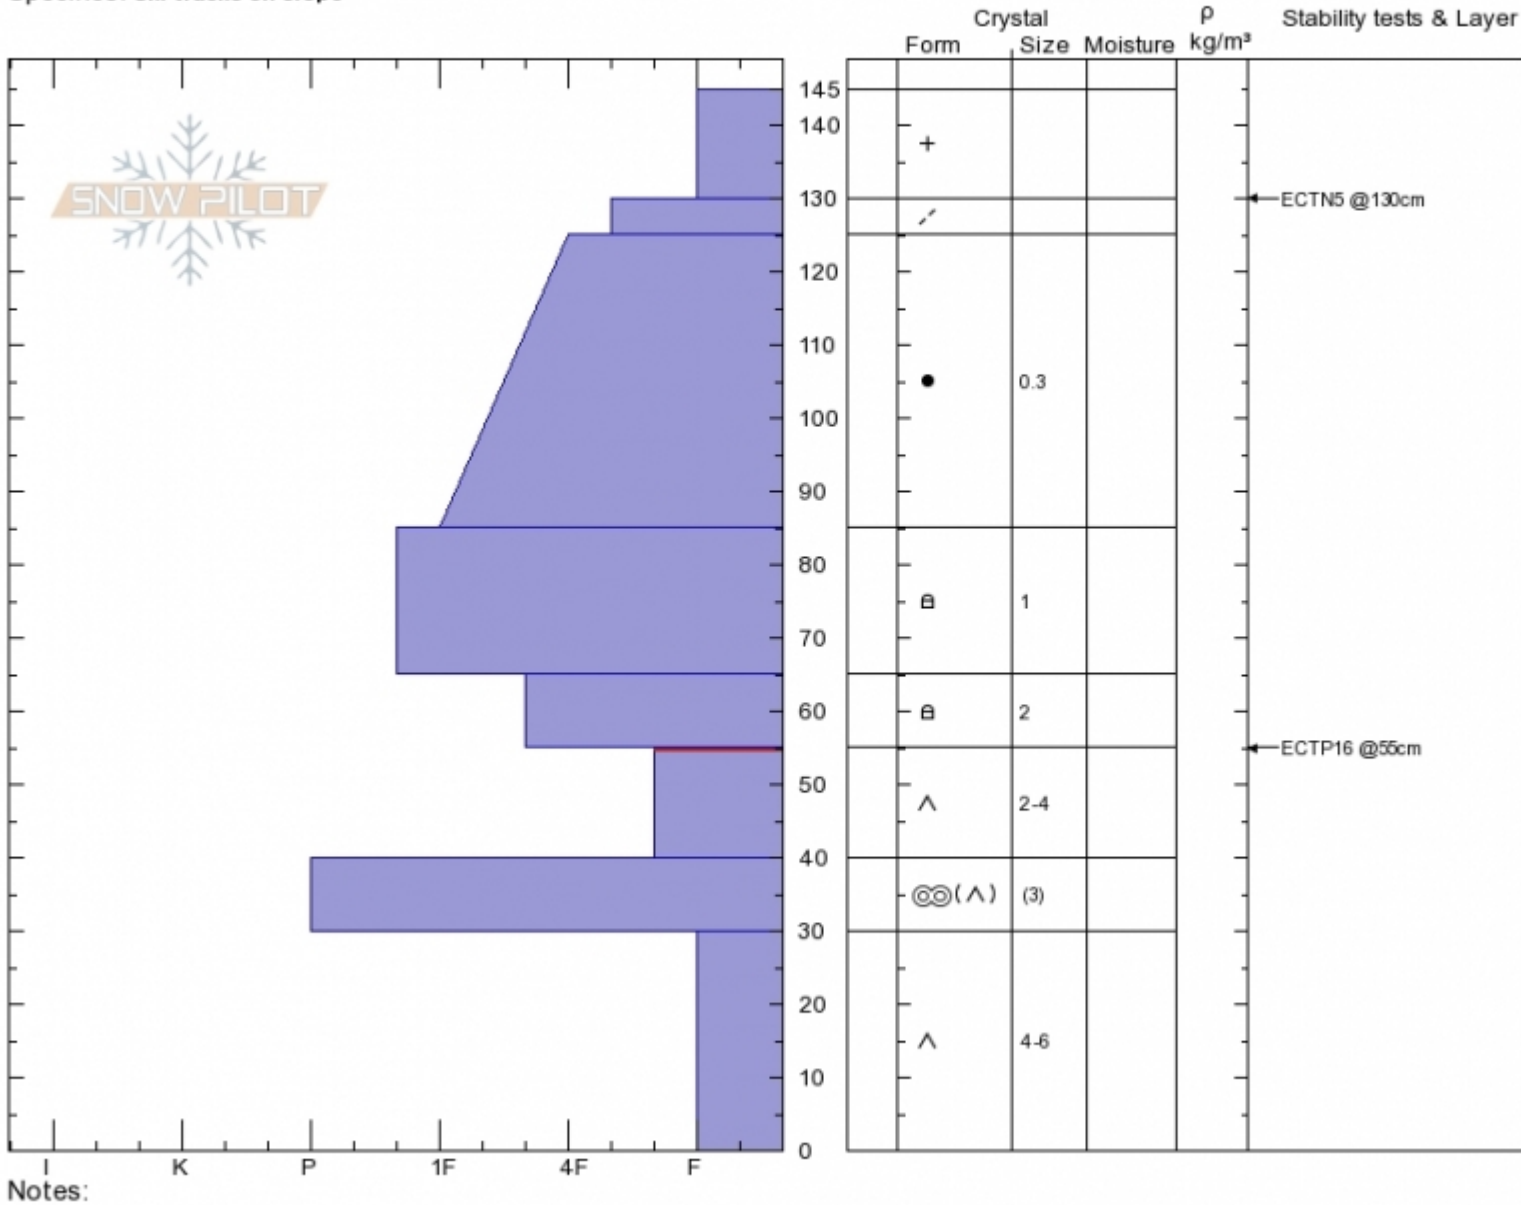

Tyler's Starting Zone Profile - 24 Feb

Tyler's Starting Zone
Madison Range-N
MT
 Elevation: **9089 ft**
 Aspect: **220°**
 Specifics: **Ski tracks on slope**

Dave Zinn
02/24/2020 - 11:00am
 Co-ord: **45.32294N, -111.38162W**
 Slope Angle: **30°**
 Wind Loading: **no**

Stability: **Fair**
 Air Temperature: **-12°C**
 Sky Cover: **OVC**
 Precipitation: **S-1**
 Wind: **W Light Breeze**

HS: **145** Layer Notes:
 PF: **30** 55-40cm: **Problematic layer**

Notes:
 Advisory Region
 Northern Madison
 Longitude
 -111.39W
 Latitude
 45.34N
 Northern Madison, 2020-02-24