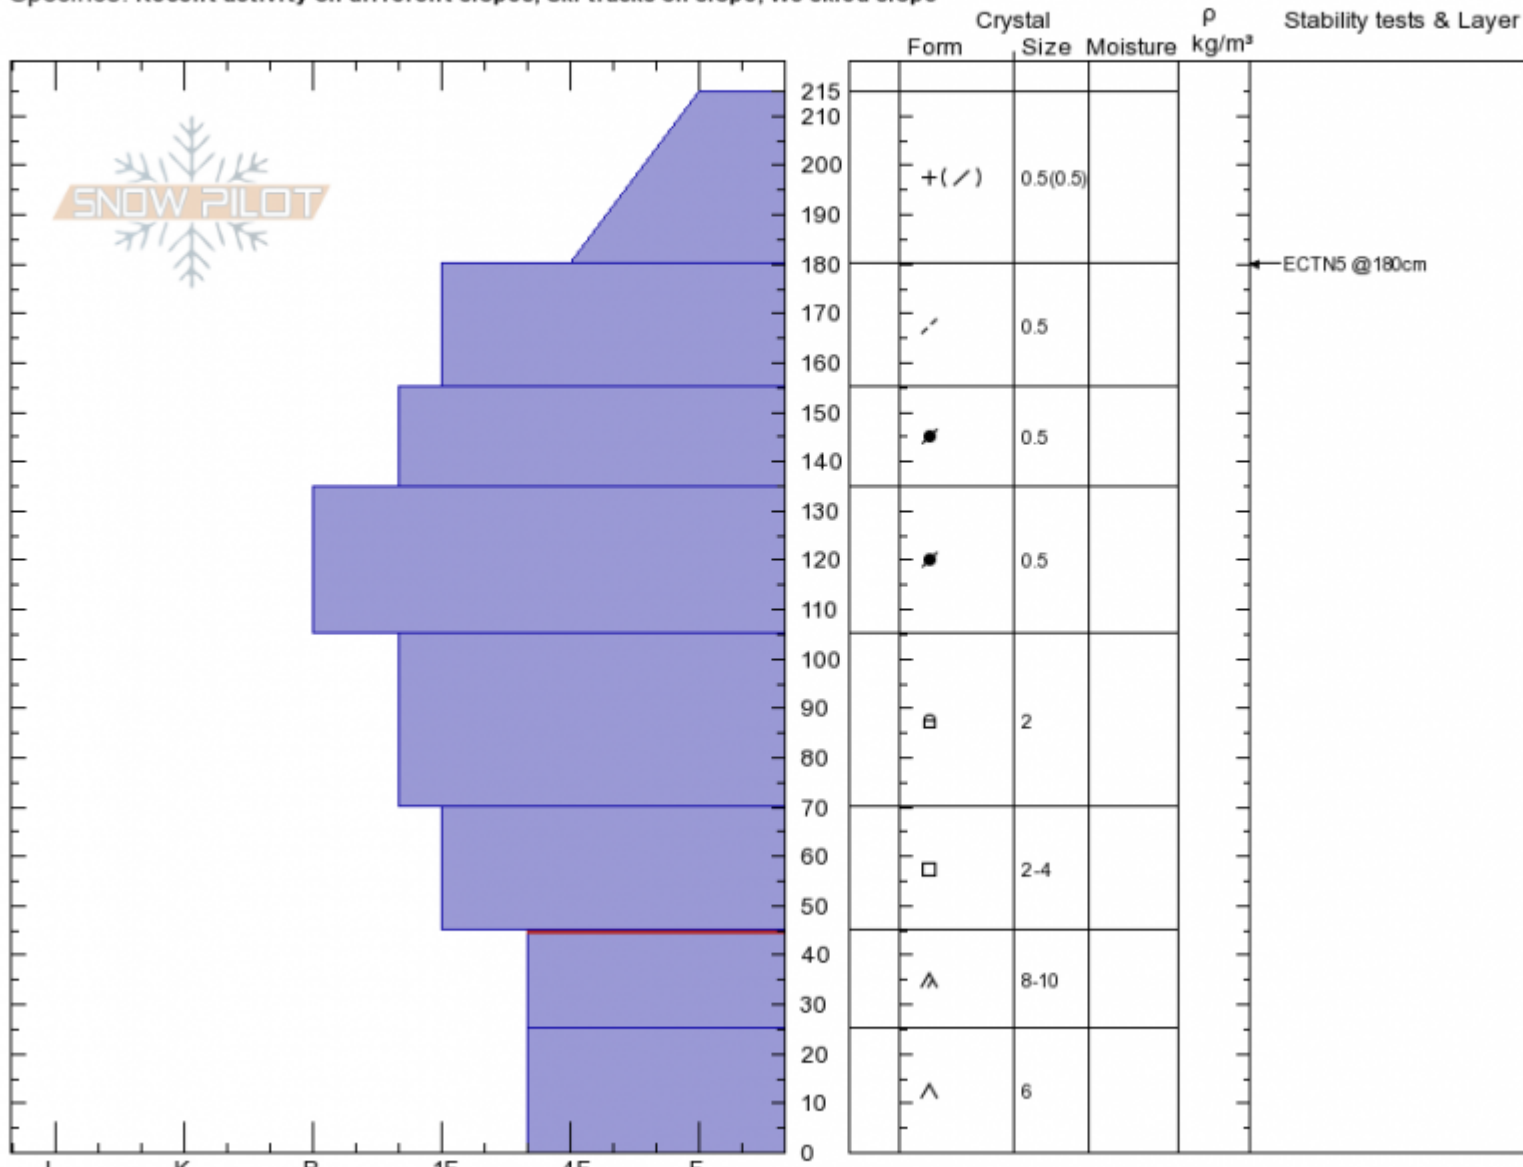

# Woody Ridge Snow Profile - 10 March

Woody Ridge  
Beartooths  
MT

Elevation: 9950 ft  
Aspect: 270°

Specifics: Recent activity on different slopes; Ski tracks on slope; We skied slope

Doug Chabot-Admin  
03/10/2020 - 11:00am  
Co-ord: 44.98446N, -109.92470W  
Slope Angle: 32°  
Wind Loading: yes

Stability: **Good**  
Air Temperature: -9.5°C  
Sky Cover: **SCT**  
Precipitation: **NO**  
Wind: **W Strong**

HS:215 Layer Notes:  
45-25cm:Problematic layer

Notes:

Advisory Region  
Cooke City  
Longitude  
-109.92W  
Latitude  
44.97N  
Cooke City, 2020-03-11