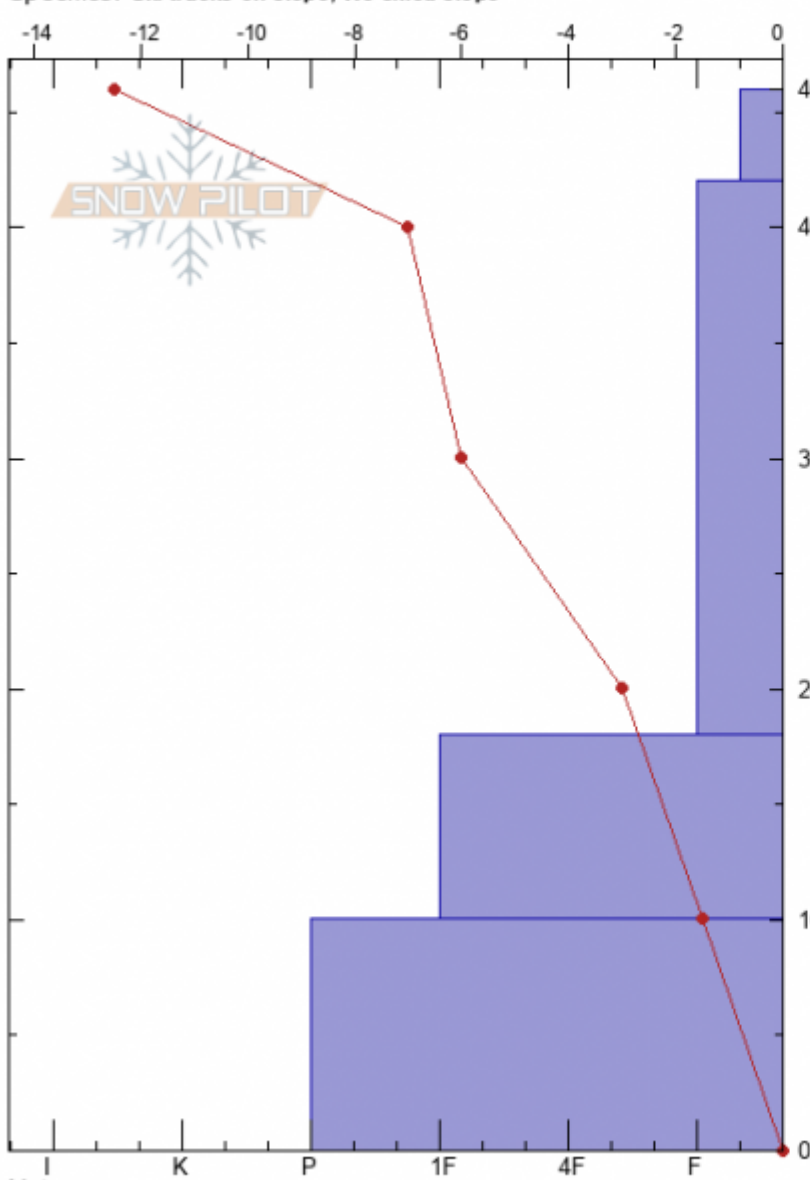

Tyler's Slope

Tyler's Slope
Madison Range-N
MT

Elevation: 9059 ft
Aspect: 280°

Specifics: Ski tracks on slope; We skied slope

Doug Chabot-Admin
12/02/2020 - 11:00am
Co-ord: 45.33220N, -111.37309W
Slope Angle: 15°
Wind Loading:

Stability: **Good**
Air Temperature: -5°C
Sky Cover: **CLR**
Precipitation: **NO**
Wind: **Calm**

HS: 46 Layer Notes:

| Form | Crystal Size | Moisture | ρ kg/m ³ | Stability tests & Layer c |
|-------|--------------|----------|--------------------------|---------------------------|
| V | 5 | | | |
| / (V) | 1-2 | D | | |
| □ | 2 | | | |
| □ (^) | 2 | D | | |
| ⊙ | | D | | |

Notes:

Advisory Region
Northern Madison
Longitude
-111.39W
Latitude
45.34N
Northern Madison, 2020-12-02