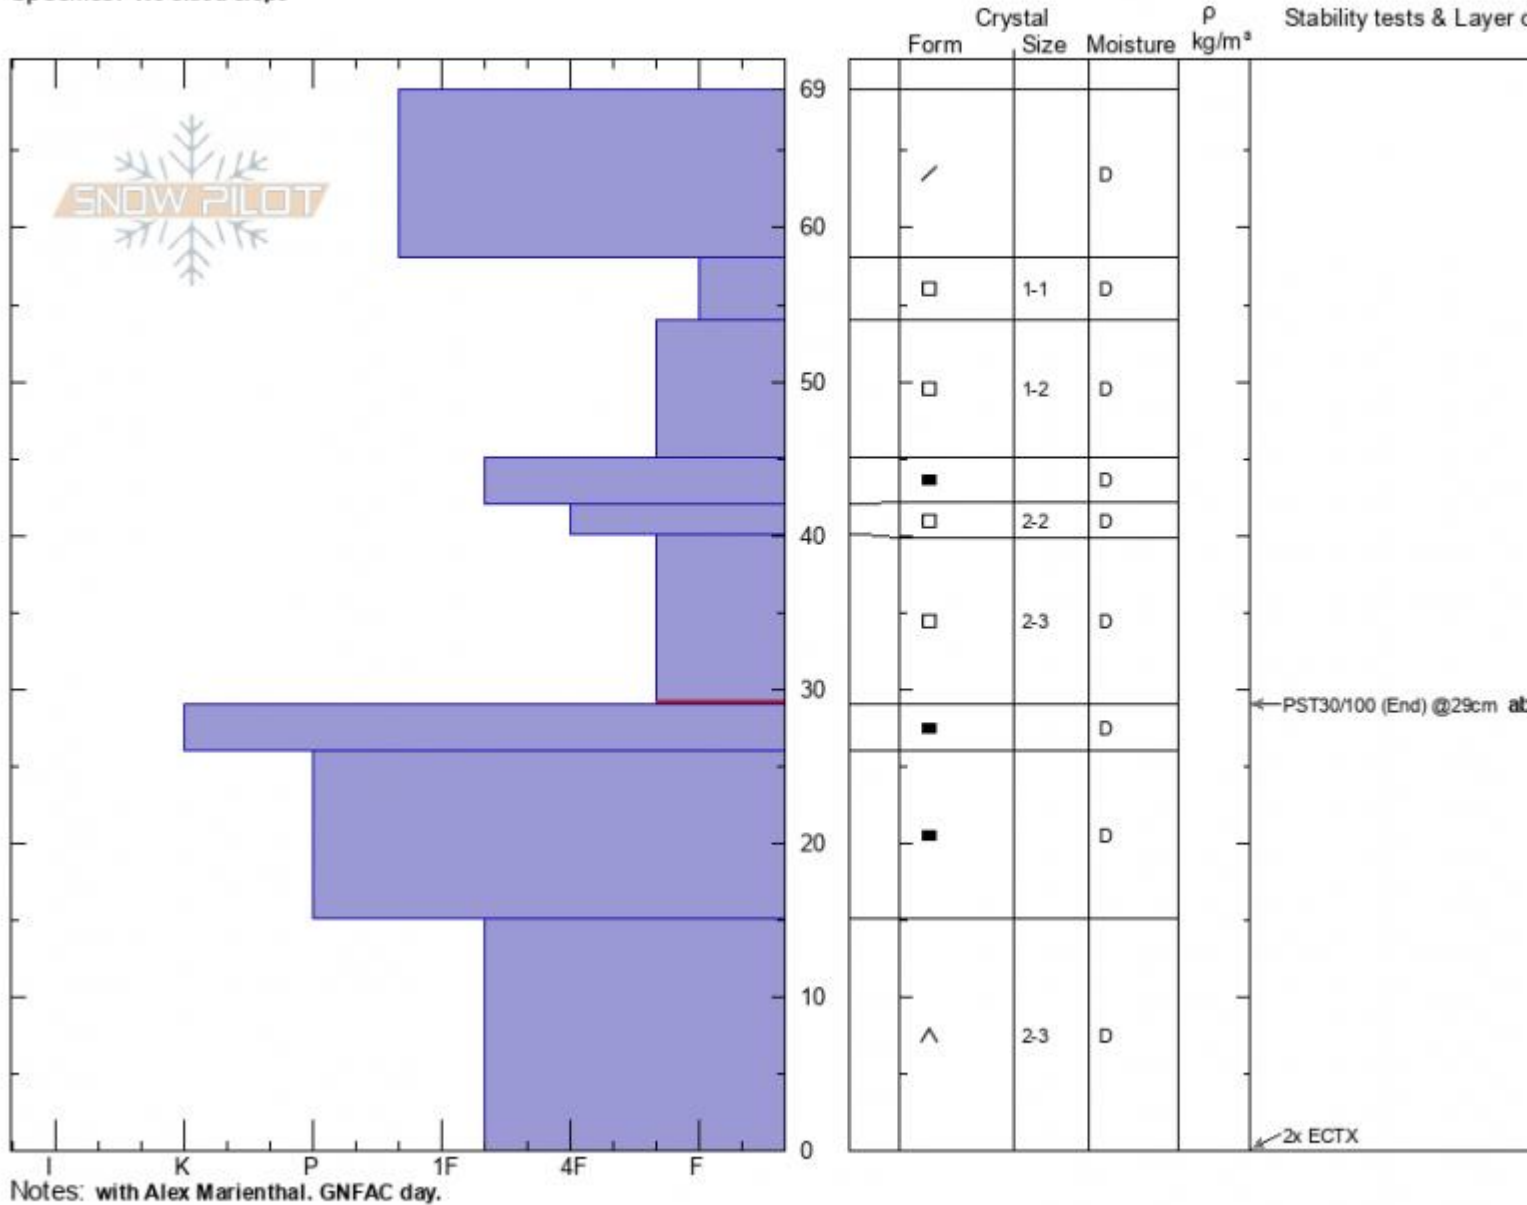

Top of Schlasman Profile - 9 Dec

Top of Schlasman
Bridger Range
MT
 Elevation: **8700 ft**
 Aspect: **NE**
 Specifics: **We skied slope**

Zach Keskinen
12/09/2020 - 9:30am
 Co-ord: **45.80708N, -110.93068W**
 Slope Angle: **15°**
 Wind Loading: **previous**

Stability:
 Air Temperature:
 Sky Cover: **SCT**
 Precipitation: **NO**
 Wind: **S Light Breeze**

HS: **69** Layer Notes:
 PF: **40** 40-29cm: **Problematic layer**

Advisory Region
 Bridger Range
 Longitude
 -110.93W
 Latitude
 45.80N
 Bridger Range, 2020-12-09