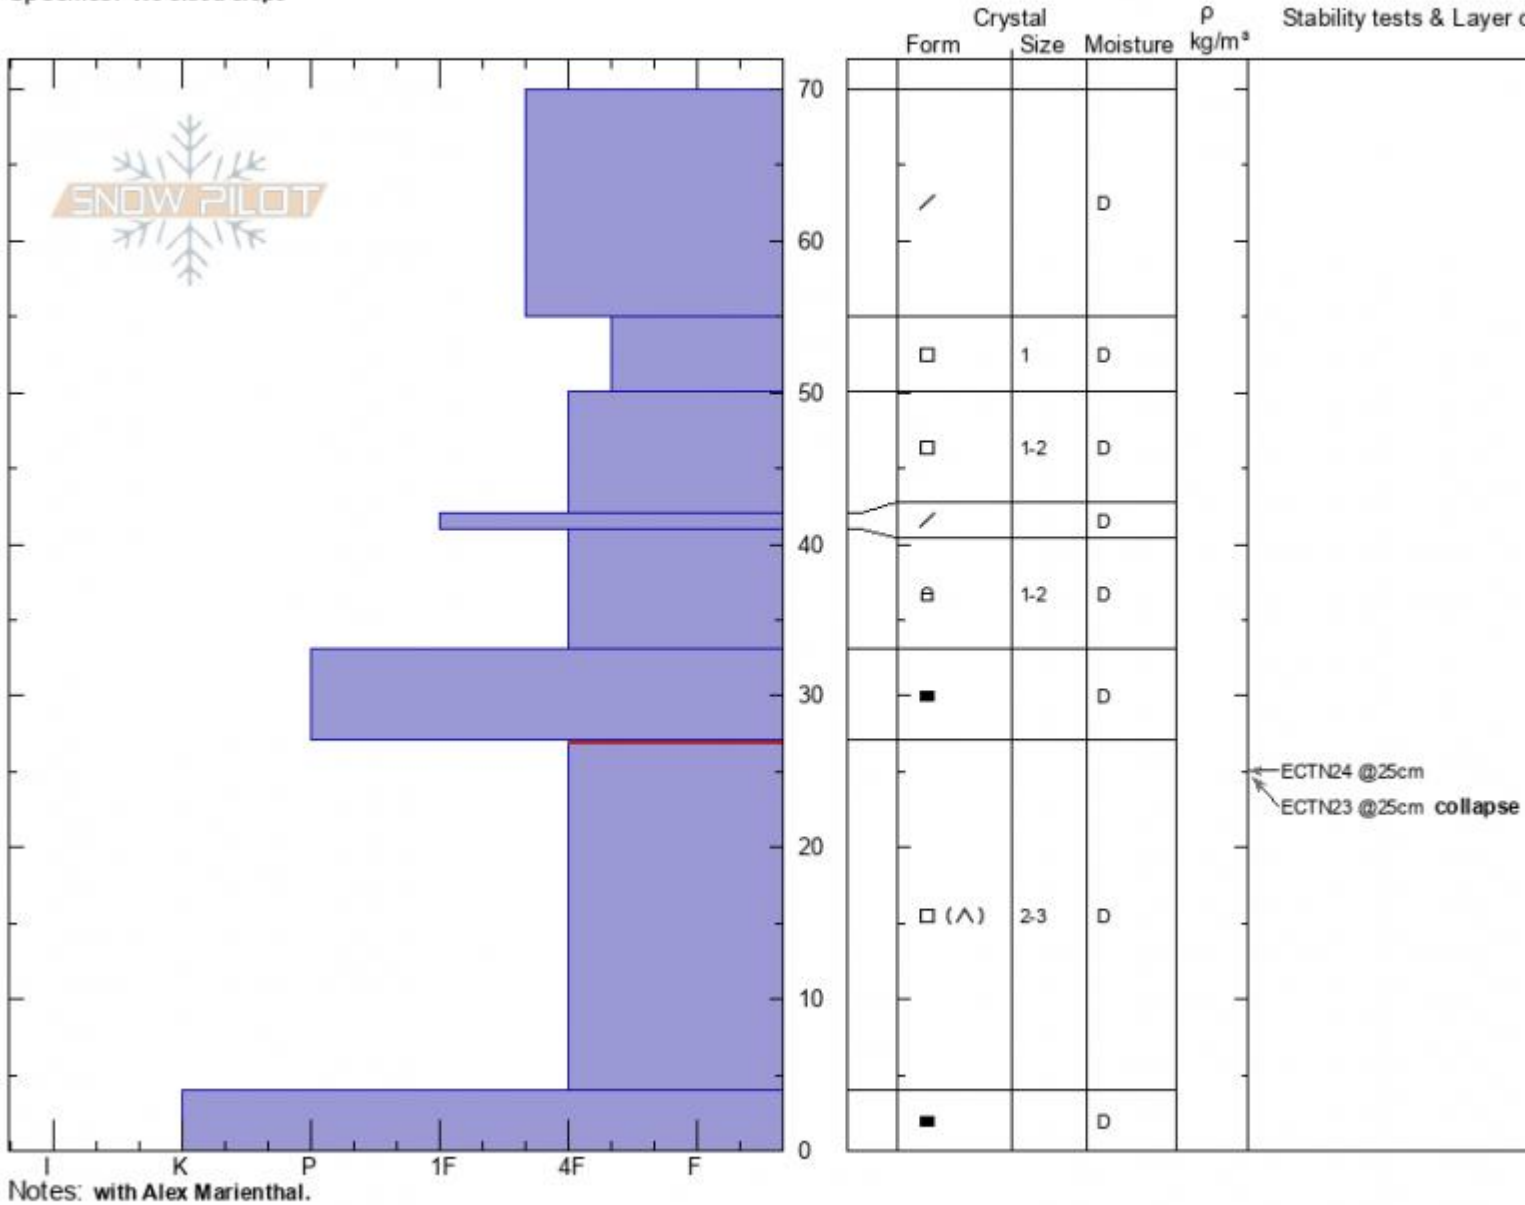

# Saddle Peak Profile - 9 Dec

**Saddle Peak**  
**Bridger Range**  
**MT**  
 Elevation: **8900 ft**  
 Aspect: **NE**  
 Specifics: **We skied slope**

**Zach Keskinen**  
**12/09/2020 - 11:00am**  
 Co-ord: **45.79338N, -110.93477W**  
 Slope Angle: **27°**  
 Wind Loading:

Stability:  
 Air Temperature:  
 Sky Cover: **SCT**  
 Precipitation: **NO**  
 Wind: **Calm**

HS: **70**    Layer Notes:  
 27-4cm: **Problematic layer**

Advisory Region  
 Bridger Range  
 Longitude  
 -110.94W  
 Latitude  
 45.79N  
 Bridger Range, 2020-12-09