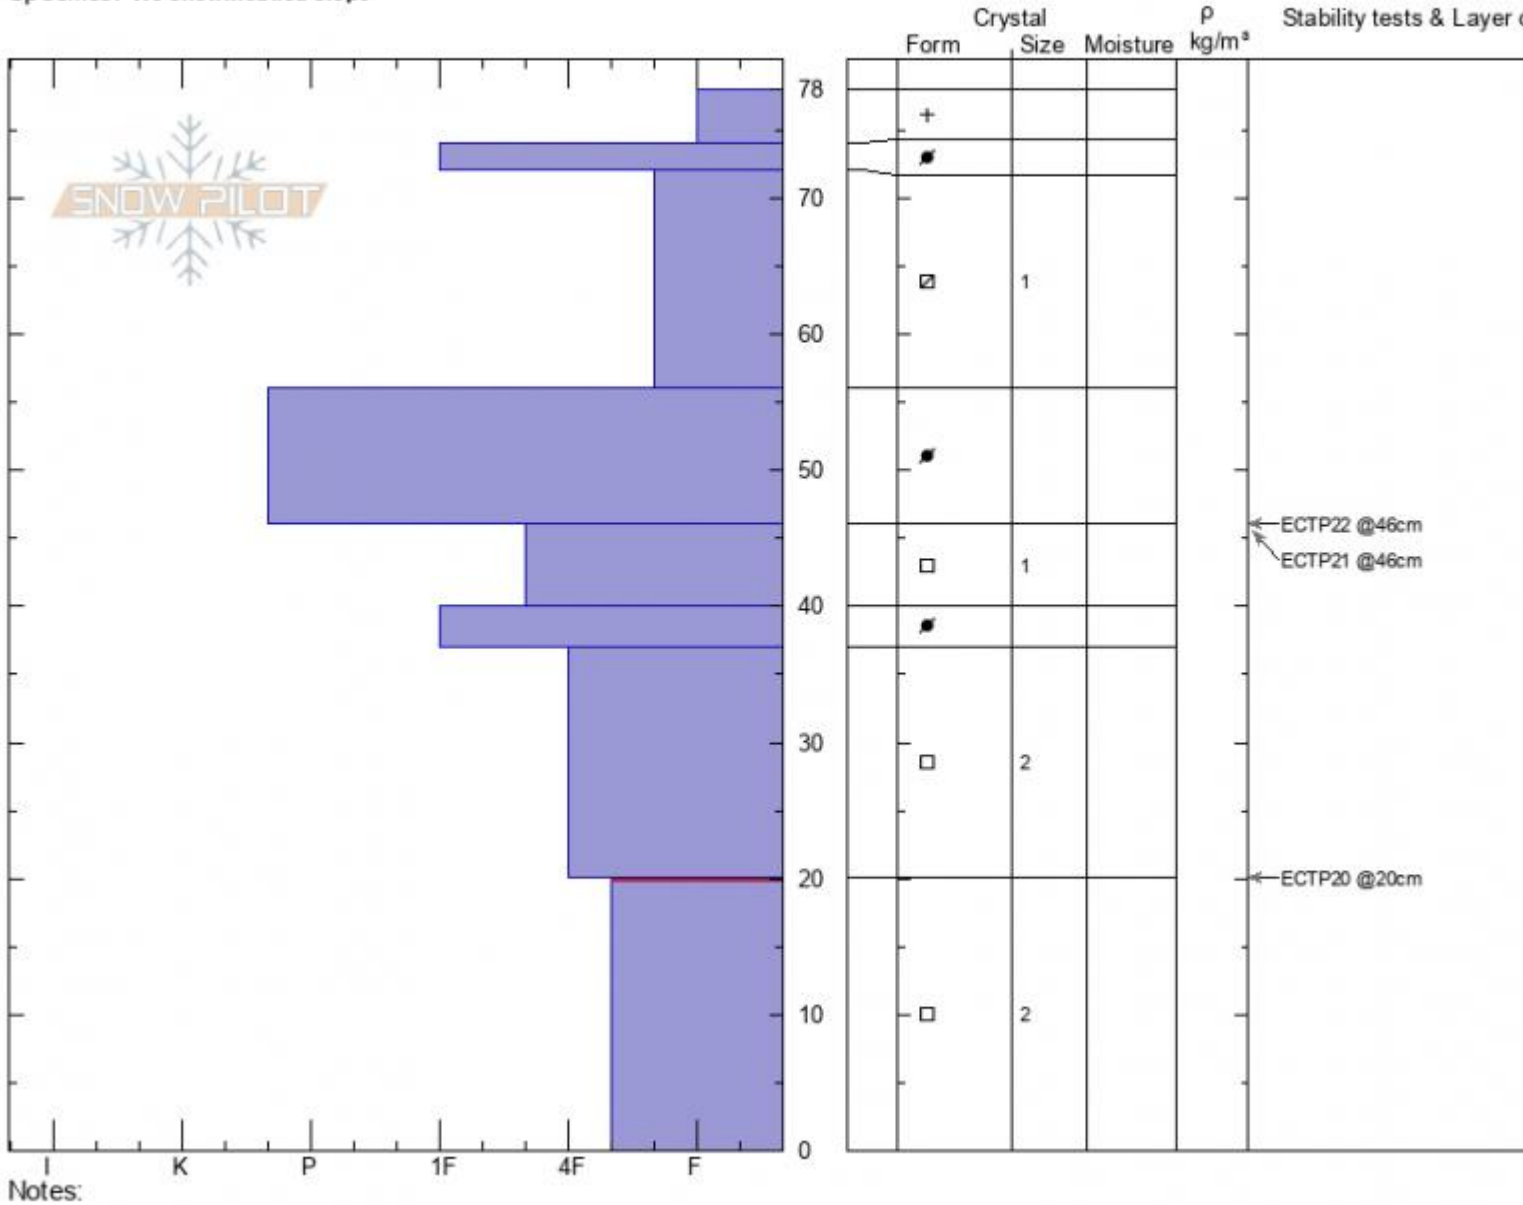

2nd Yellowmule - 10 December 2020

Second Yellowmule
Madison Range-N
MT
 Elevation: **9446 ft**
 Aspect: **20°**
 Specifics: **We snowmobiled slope**

Dave Zinn
12/10/2020 - 10:23am
 Co-ord: **45.17719N, -111.40083W**
 Slope Angle: **20°**
 Wind Loading: **previous**

Stability: **Good**
 Air Temperature: **-7.5°C**
 Sky Cover: **SCT**
 Precipitation: **NO**
 Wind: **W Calm**

HS: **78** Layer Notes:
 PF: **25** 20-0cm: **Problematic layer**

Advisory Region
 Northern Madison
 Longitude
 -111.38W
 Latitude
 45.17N
 Northern Madison, 2020-12-11