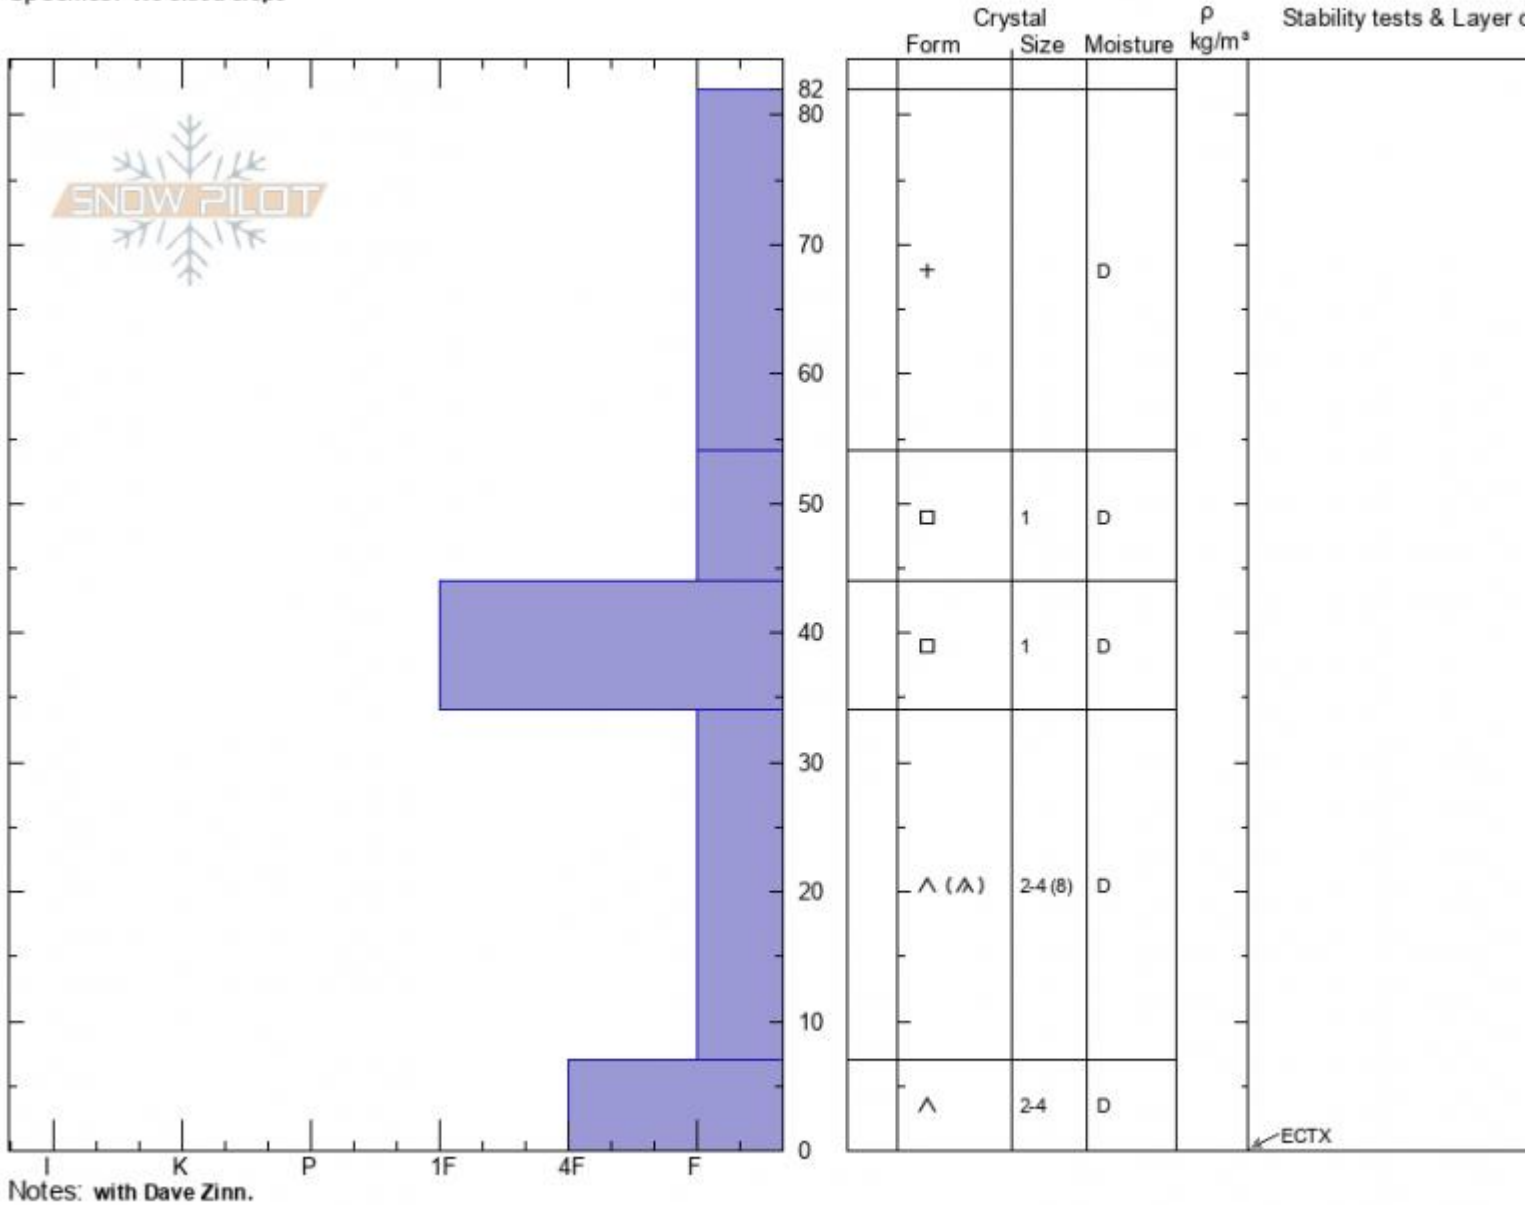

Beehive East Face - Profile Dec 14

Beehive East Face
Madison Range-N
MT
 Elevation: **9174 ft**
 Aspect: **NE**
 Specifics: **We skied slope**

Zach Keskinen
12/14/2020 - 12:15pm
 Co-ord: **45.32333N, -111.38042W**
 Slope Angle: **15°**
 Wind Loading:

Stability: **HS: 82**
 Air Temperature: **-8°C**
 Sky Cover: **BKN**
 Precipitation: **S-1**
 Wind: **Calm**

Layer Notes:

Advisory Region
 Northern Madison
 Longitude
 -111.39W
 Latitude
 45.34N
 Northern Madison, 2020-12-14