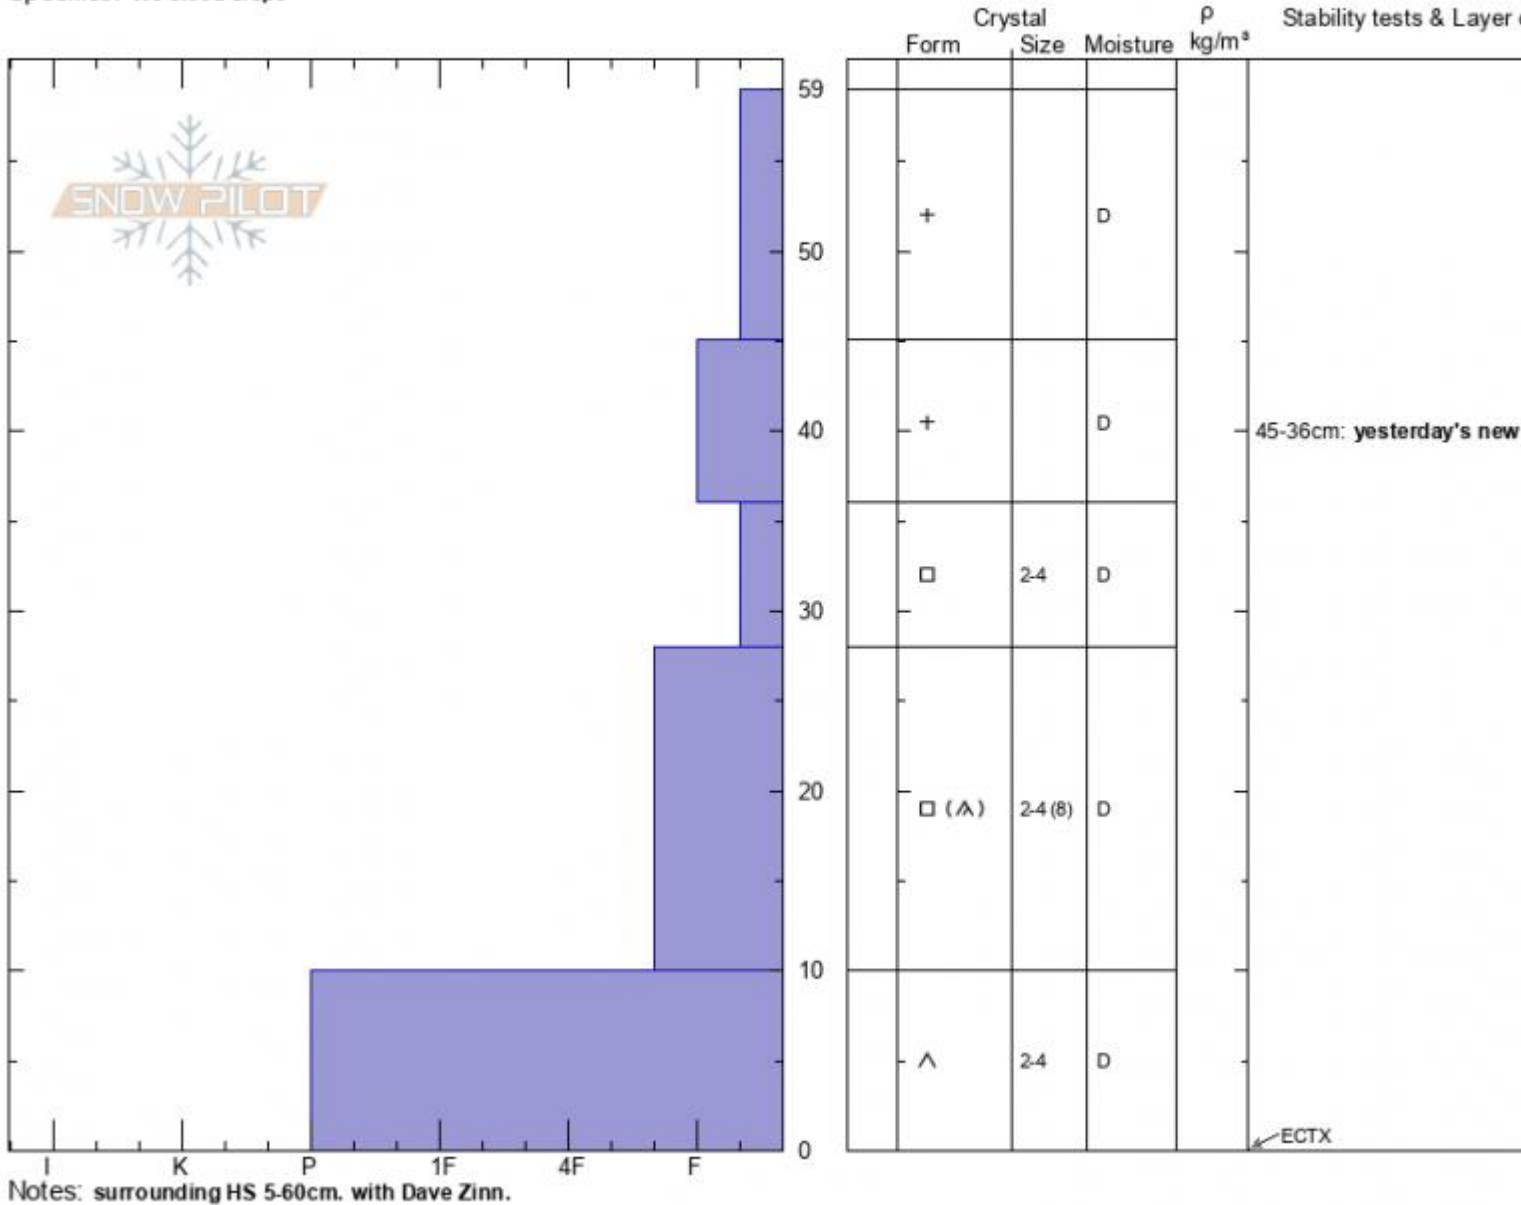

# Beehive West Face - Profile Dec 14

**Beehive West Face**  
**Madison Range-N**  
**MT**  
 Elevation: **9200 ft**  
 Aspect: **W**  
 Specifics: **We skied slope**

**Zach Keskinen**  
**12/14/2020 - 11:15am**  
 Co-ord: **45.32637N, -111.38290W**  
 Slope Angle: **20°**  
 Wind Loading: **no**

Stability:  
 Air Temperature: **-8°C**  
 Sky Cover: **BKN**  
 Precipitation: **S-1**  
 Wind: **W Light Breeze**

HS: **59**    Layer Notes:  
 PF: **40**    45-36cm: **yesterday's new snow**  
               36-28cm: **Problematic layer**

Advisory Region  
 Northern Madison  
 Longitude  
 -111.39W  
 Latitude  
 45.34N  
 Northern Madison, 2020-12-14