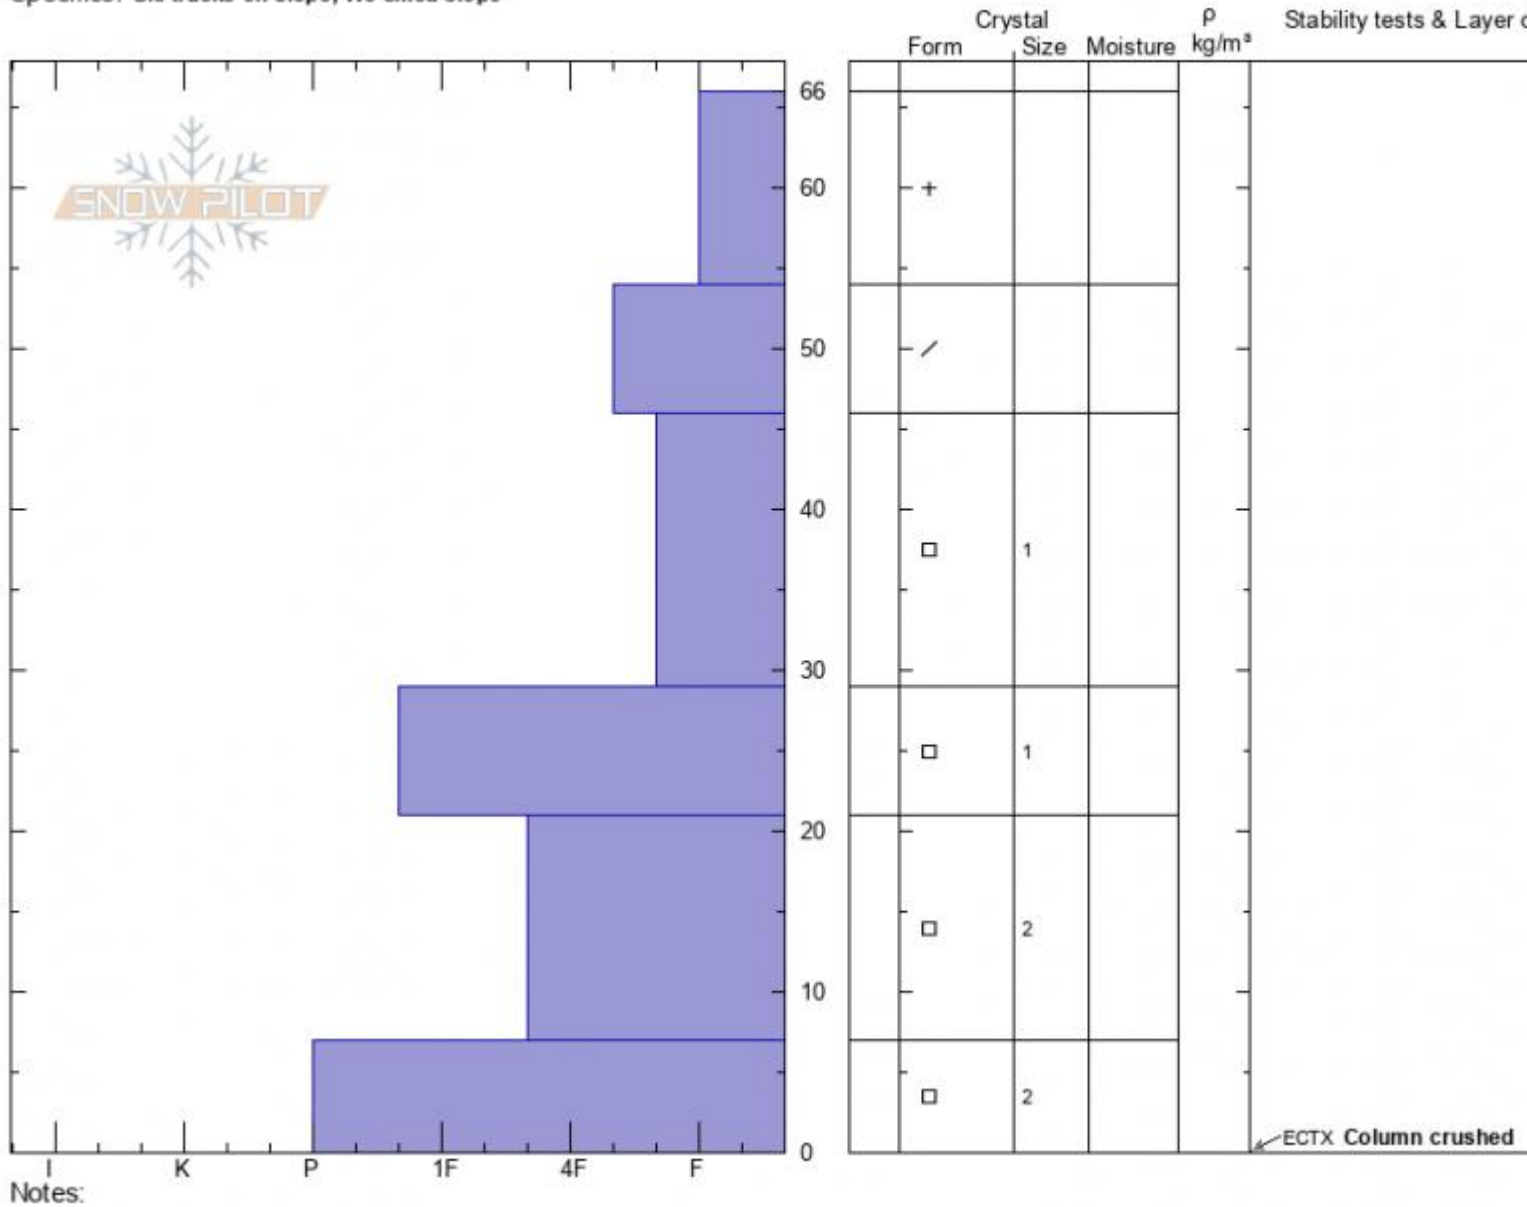

The Ramp Profile - 15 Dec

The Ramp
Bridger Range
MT
 Elevation: **8000 ft**
 Aspect: **45°**
 Specifics: **Ski tracks on slope; We skied slope**

Ian Hoyer
12/15/2020 - 11:15am
 Co-ord: **45.82954N, -110.93067W**
 Slope Angle: **35°**
 Wind Loading: **no**

Stability: **Good**
 Air Temperature: **17°F**
 Sky Cover: **FEW**
 Precipitation: **NO**
 Wind: **S Light Breeze**

HS: **66** Layer Notes:
 PF: **60** 21-7cm: **Problematic layer**
 PS: **40**

Advisory Region
 Bridger Range
 Longitude
 -110.93W
 Latitude
 45.83N
 Bridger Range, 2020-12-15