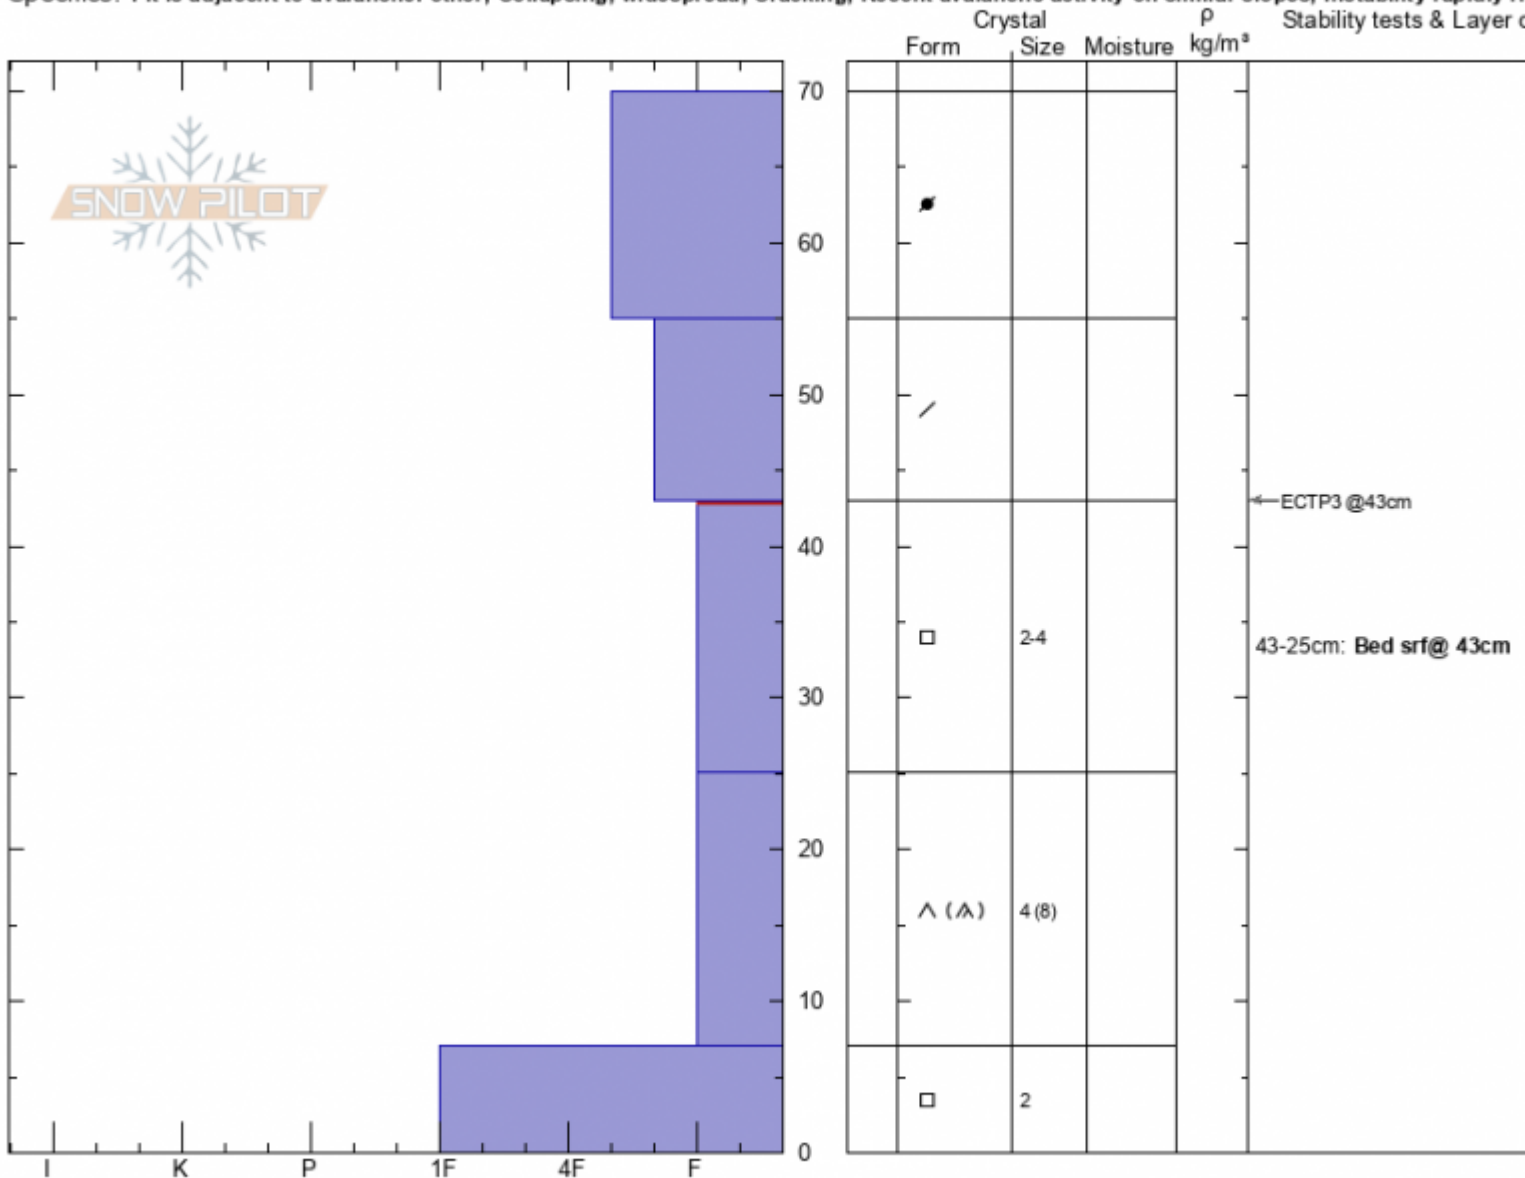

Ski Hill South

Ski Hill South
Lionhead Range
MT

Elevation: **8067 ft**
 Aspect: **50°**

Specifics: Pit is adjacent to avalanche: other; Collapsing, widespread; Cracking; Recent avalanche activity on similar slopes; Instability rapidly rising

Doug Chabot-Admin
 12/20/2020 - 11:50am
 Co-ord: **44.70265N, -111.29676W**
 Slope Angle: **34°**
 Wind Loading: **previous**

Stability: **Poor**
 Air Temperature: **-7°C**
 Sky Cover: **OVC**
 Precipitation: **S-1**
 Wind: **SW Moderate**

HS: **70** Layer Notes:
 43-25cm: **Bed srf@ 43cm**
 43-25cm: **Problematic layer**

Notes: This pit was dug 75' away from the crown where it was triggered while skinning. The bed srf was 42 degrees steep near the crown on a rol across x 150' slope distance. R1, D2. Movie at MTavalanche playlist on YouTube.

Advisory Region
 Lionhead Range
 Longitude
 -111.29W
 Latitude
 44.70N
Avalanche Details: [Two skier triggered slides at Lionhead](#)

Lionhead Range, 2020-12-20