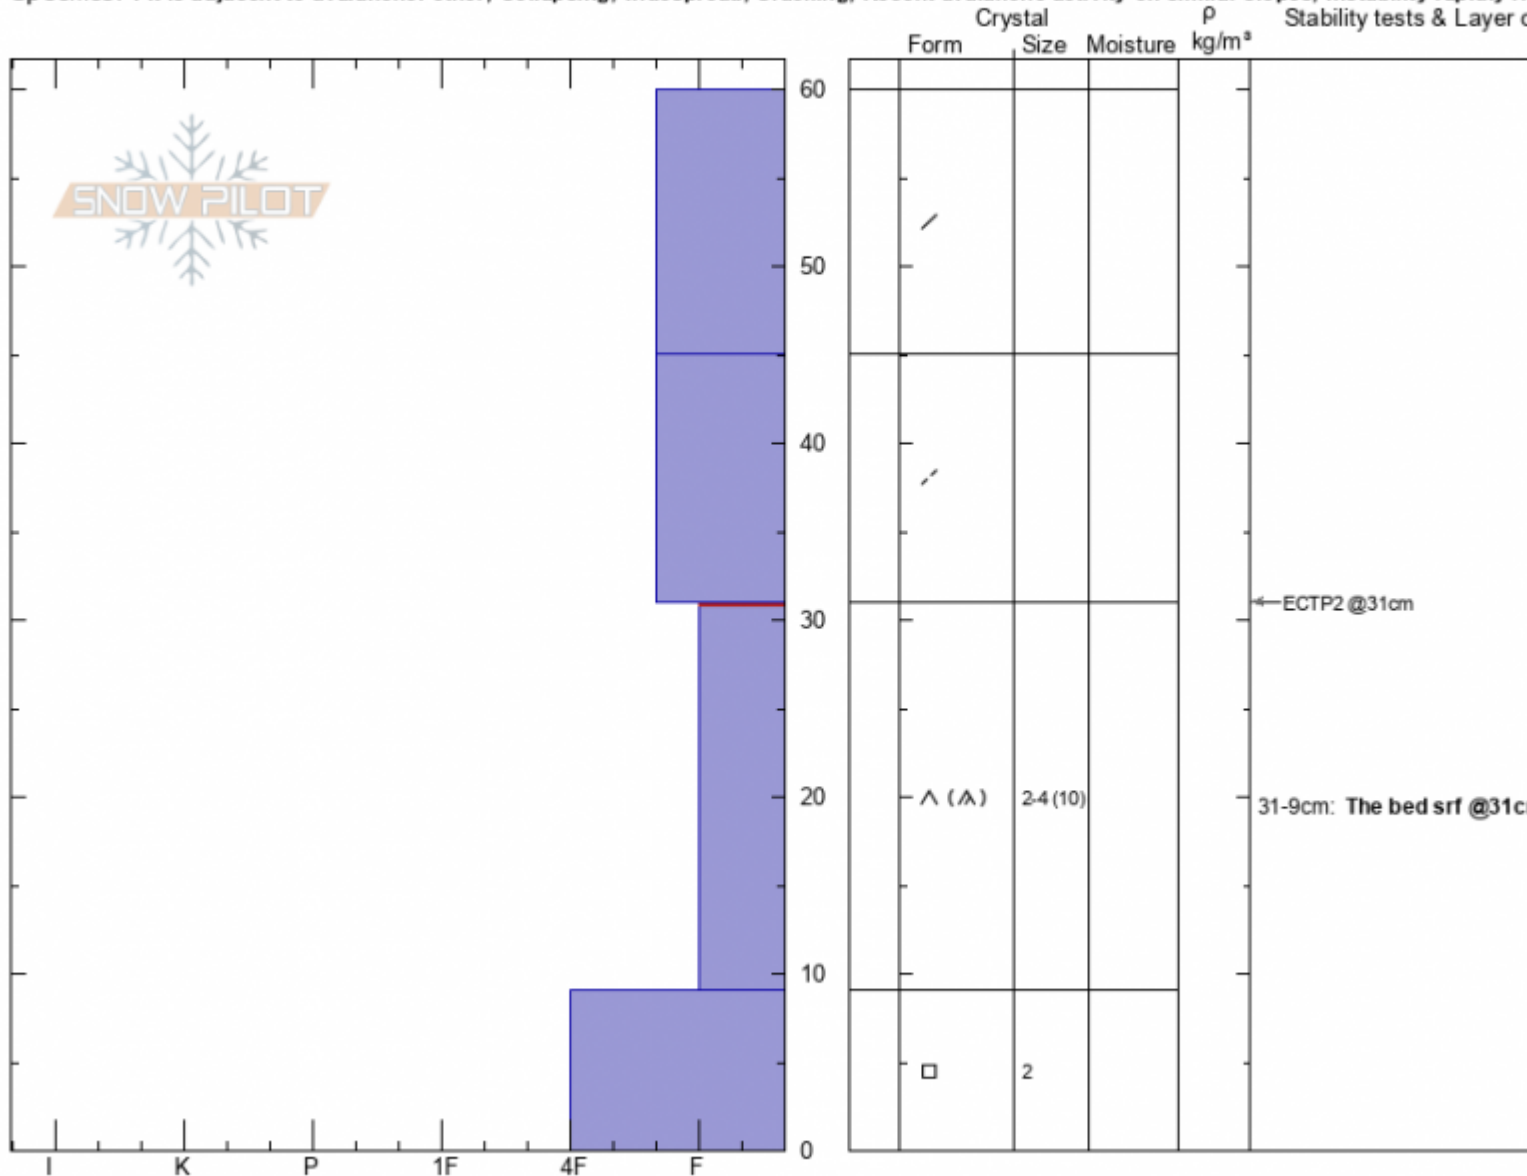

Ski Hill North

Ski Hill North
Lionhead Range
MT

Elevation: **8121 ft**
 Aspect: **60°**

Specifics: Pit is adjacent to avalanche: other; Collapsing, widespread; Cracking; Recent avalanche activity on similar slopes; Instability rapidly r

Doug Chabot-Admin
12/20/2020 - 12:30pm
 Co-ord: **44.70338N, -111.29811W**
 Slope Angle: **24°**
 Wind Loading: **no**

Stability: **Poor**
 Air Temperature: **-7°C**
 Sky Cover: **OVC**
 Precipitation: **S-1**
 Wind: **SW Moderate**

HS: **60** Layer Notes:
 31-9cm: **The bed srf @31cm**
 31-9cm: **Problematic layer**

Advisory Region
 Lionhead Range
 Longitude
 -111.29W
 Latitude
 44.70N

Avalanche Details: [Two skier triggered slides at Lionhead](#)

Lionhead Range, 2020-12-20