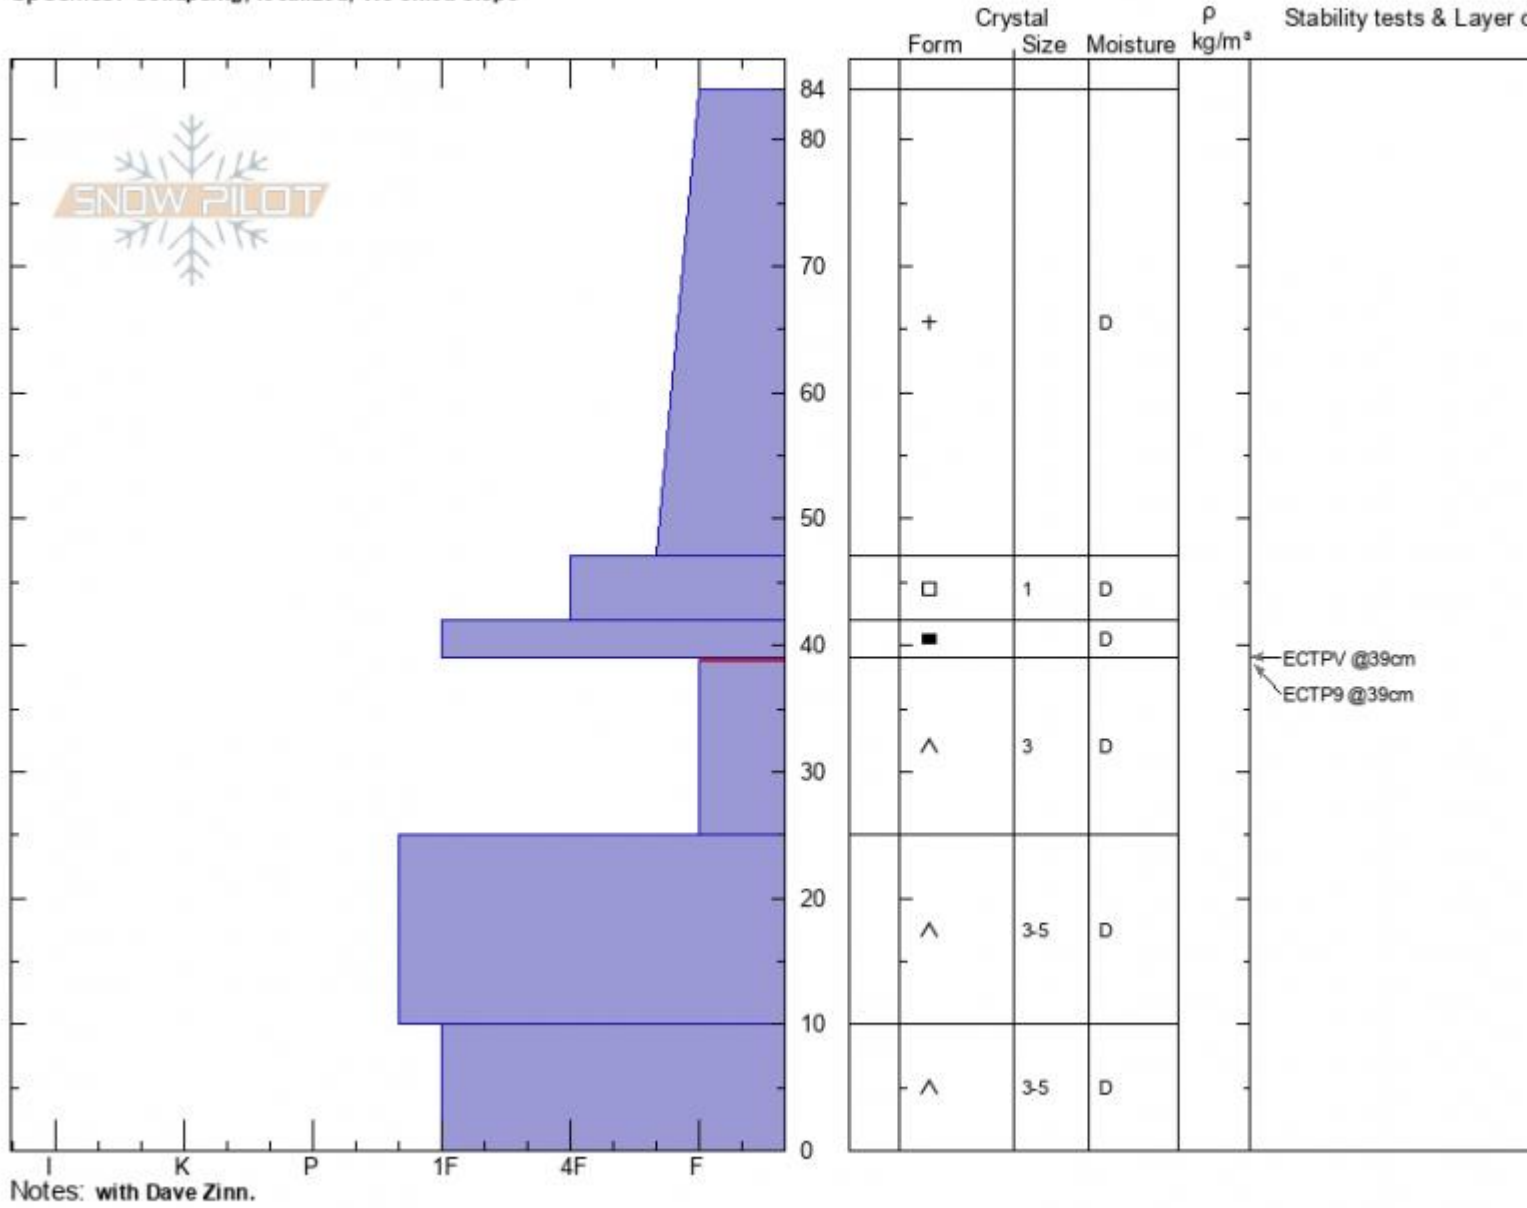

# Divide Cirque Profile - Dec 23

**Divide Cirque**  
**Gallatin Range-N**  
**MT**  
 Elevation: **9178 ft**  
 Aspect: **S**  
 Specifics: Collapsing, localized; We skied slope

**Zach Keskinen**  
**12/23/2020 - 1:07pm**  
 Co-ord: **45.38814N, -110.96741W**  
 Slope Angle: **12°**  
 Wind Loading: **no**

Stability:  
 Air Temperature: **-13°C**  
 Sky Cover: **CLR**  
 Precipitation: **NO**  
 Wind: **Calm**

HS: **84**    Layer Notes:  
 PF: **60**    39-25cm: Problematic layer

Snowpit from the slope where we triggered a whump in Divide Cirque

Advisory Region  
 Northern Gallatin  
 Longitude  
 -110.97W

Latitude

45.39N

Northern Gallatin, 2020-12-23