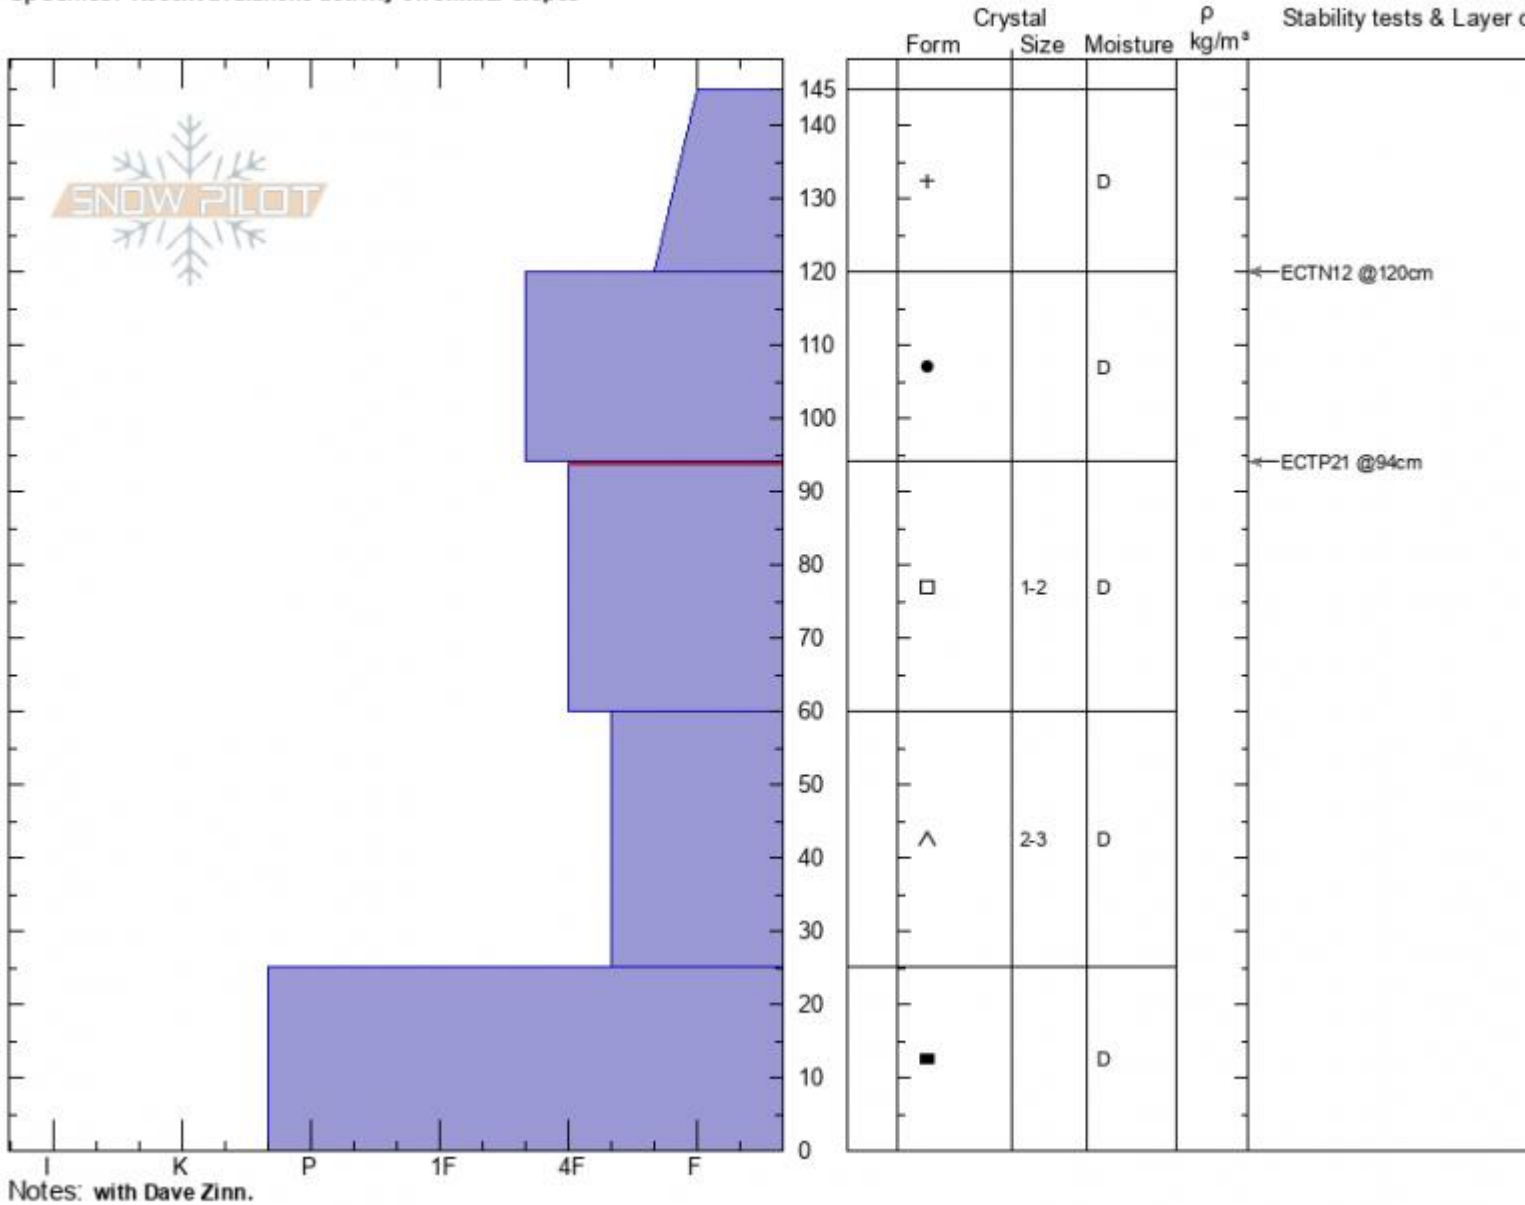

# Divide Basin Profile - Dec 23

**Divide Basin**  
**Gallatin Range-N**  
**MT**  
 Elevation: **9000 ft**  
 Aspect: **NE**  
 Specifics: Recent avalanche activity on similar slopes

**Zach Keskinen**  
**12/23/2020 - 12:26pm**  
 Co-ord: **45.38240N, -110.95917W**  
 Slope Angle: **12°**  
 Wind Loading: **previous**

Stability:  
 Air Temperature: **-13°C**  
 Sky Cover: **FEW**  
 Precipitation: **NO**  
 Wind: **SE Light Breeze**

HS: **145** Layer Notes:  
 PF: **100** 94-60cm: Problematic layer

Advisory Region  
 Northern Gallatin  
 Longitude  
 -110.97W  
 Latitude  
 45.39N  
 Northern Gallatin, 2020-12-23