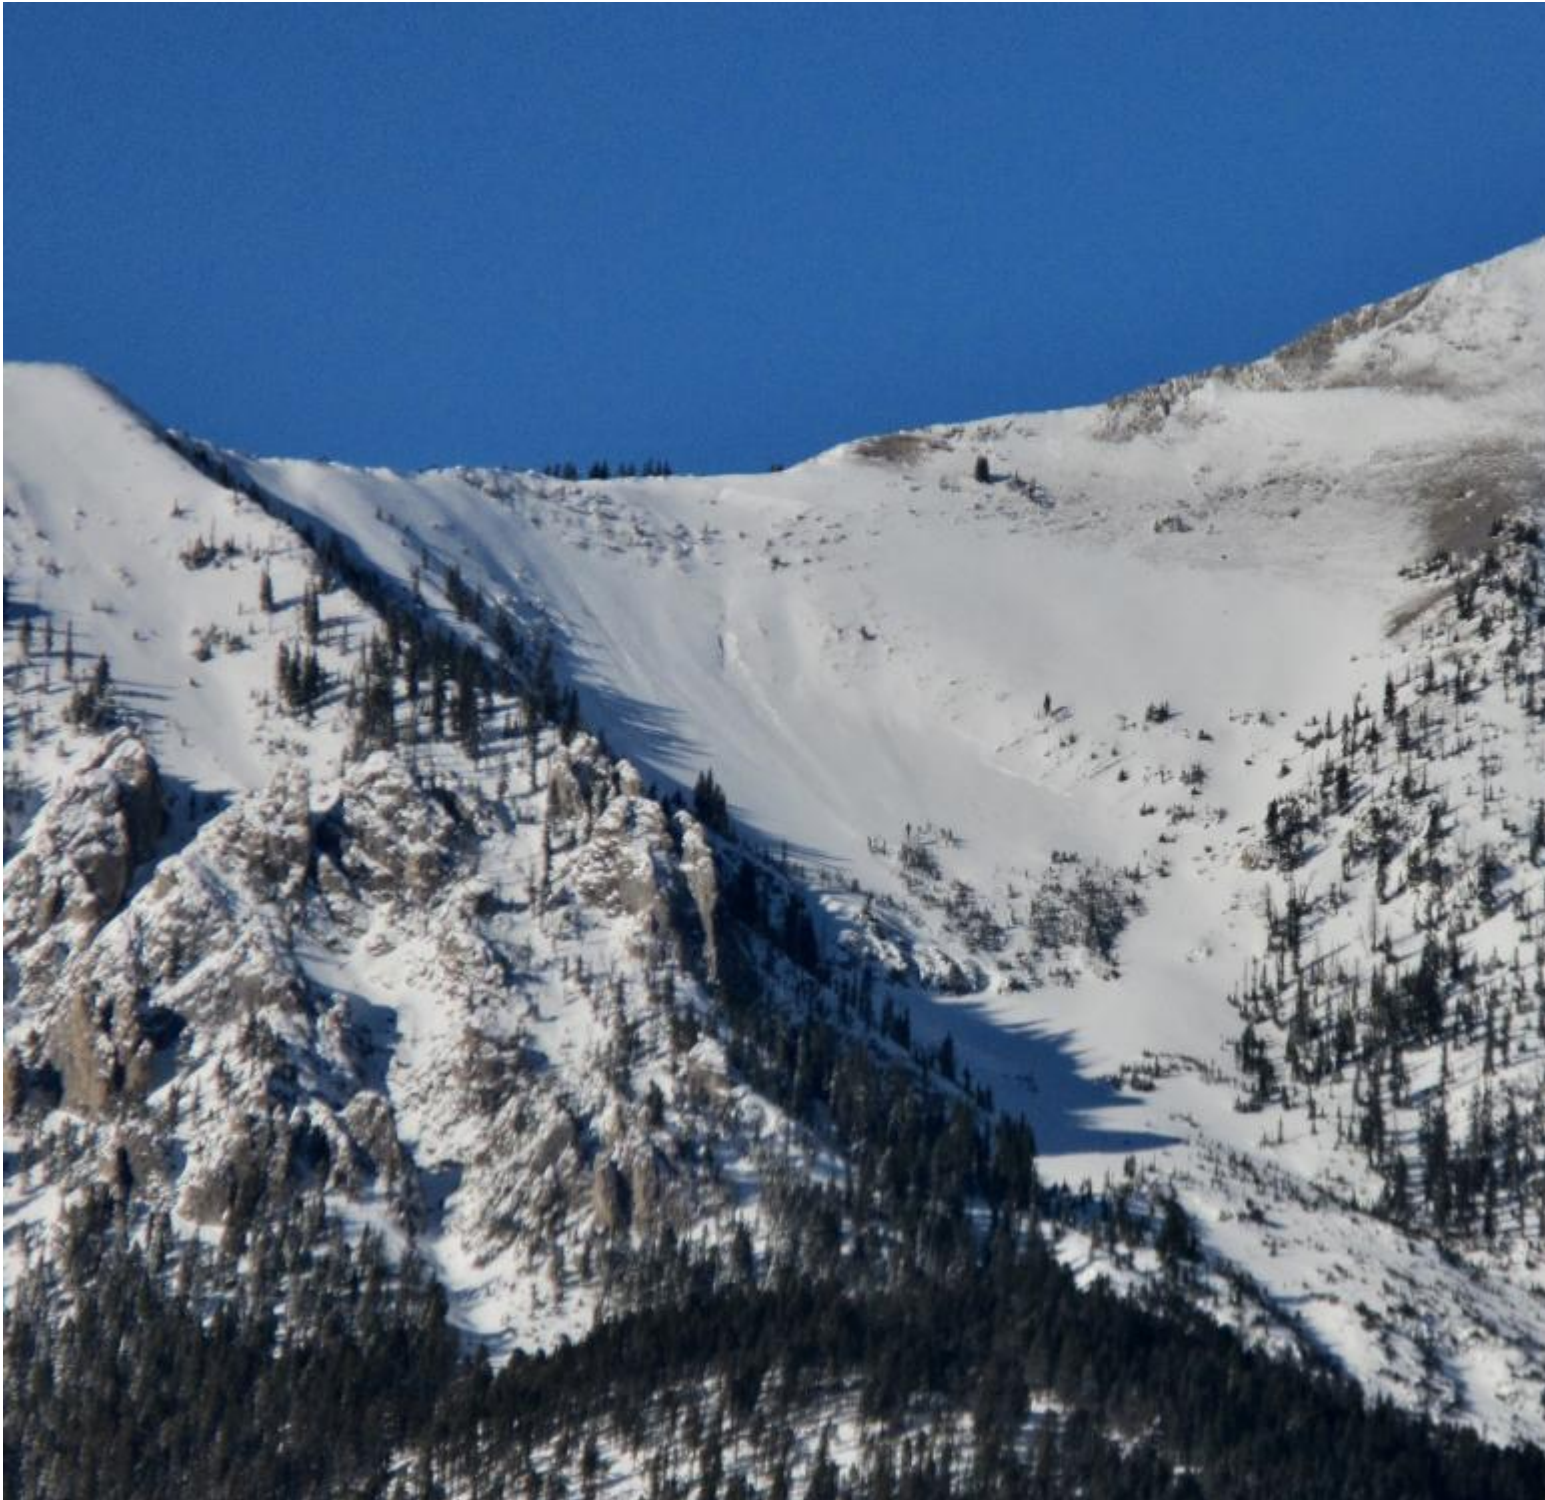

Natural crown and point release in Argentina Bowl

This recent avalanche activity was observed at 1200 on 12/24/20, and occurred in the last 24 hours. Photo: GNFAC

Advisory Region
Bridger Range
Longitude

-110.94W

Latitude

45.79N

Avalanche Details: [Natural avalanches on Bridger Pk](#)

Bridger Range, 2020-12-24