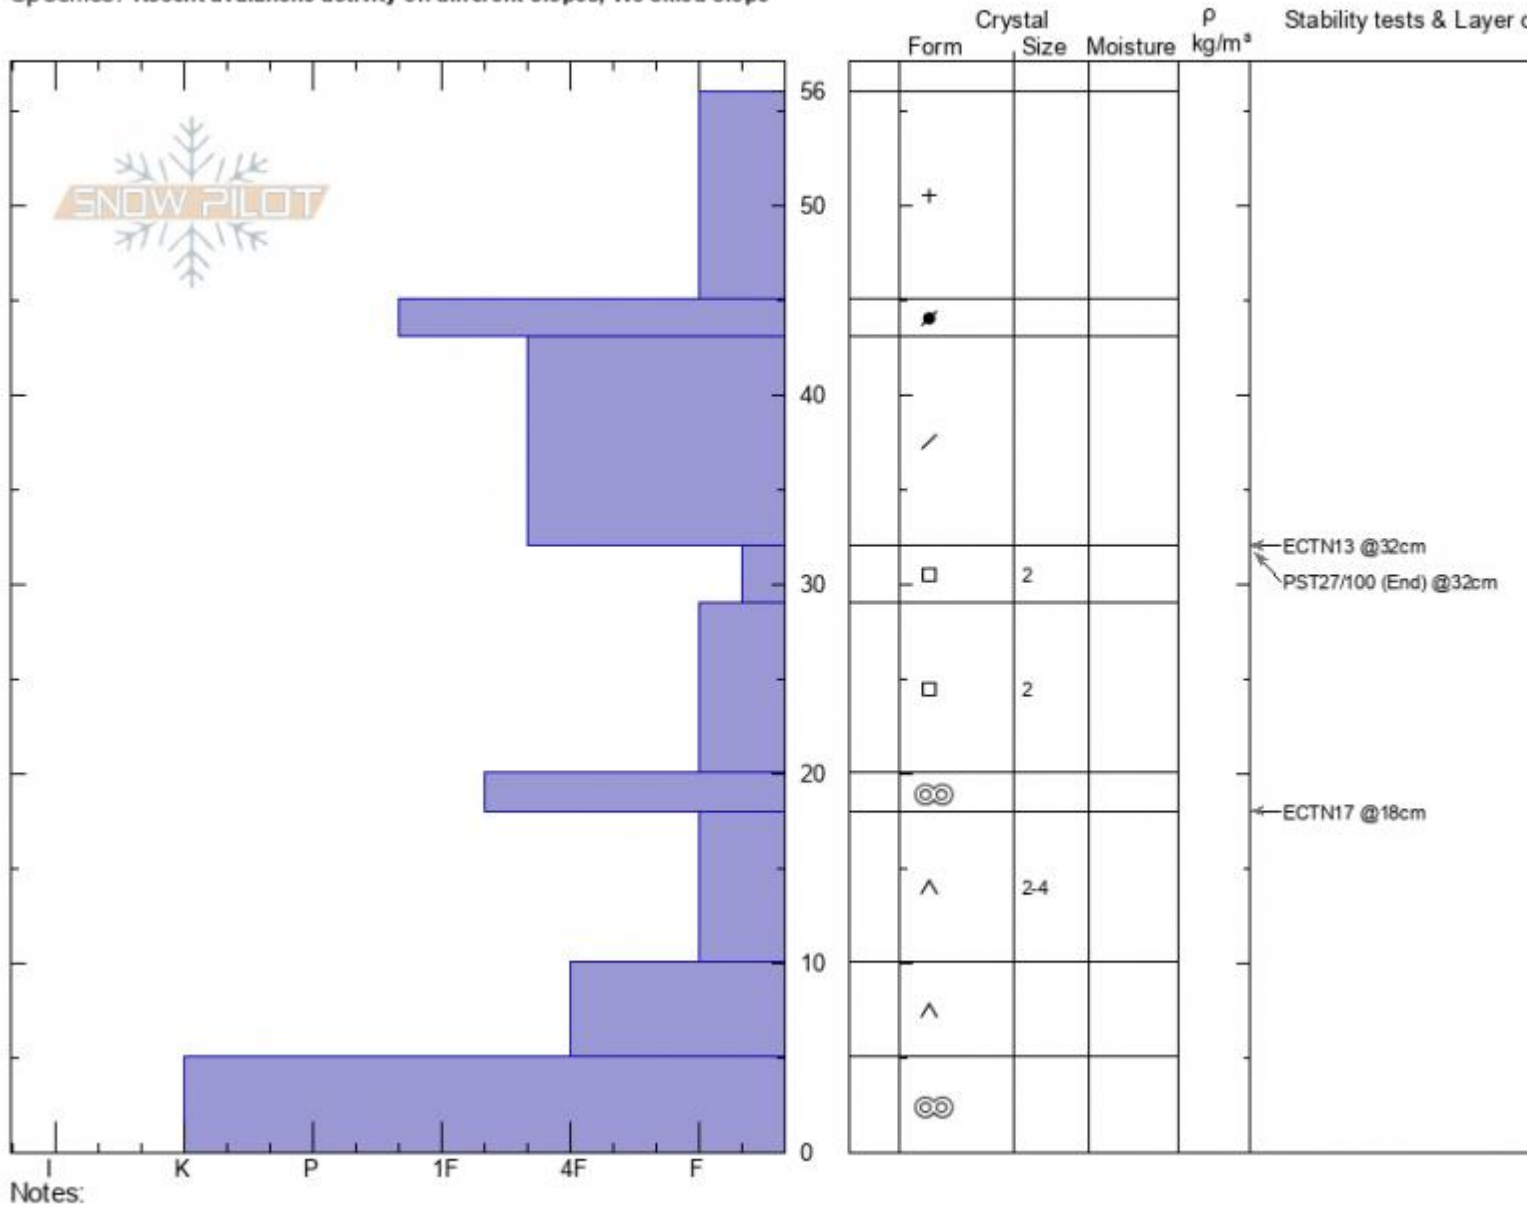

Lower Throne Profile - 26 Dec 2020

The Throne (Lower)
Cooke City
MT

Elevation: **8000 ft**
 Aspect: **95°**

Specifics: Recent avalanche activity on different slopes; We skied slope

Ian Hoyer
12/26/2020 - 11:00am
 Co-ord: **45.88455N, -110.94951W**
 Slope Angle: **30°**
 Wind Loading: **no**

Stability: **Fair**
 Air Temperature:
 Sky Cover: **OVC**
 Precipitation: **S-1**
 Wind: **S Light Breeze**

HS: **56** Layer Notes:
 PF: **50** 32-29cm: Problematic layer
 PS: **20**

Advisory Region
 Bridger Range
 Longitude
 -110.95W
 Latitude
 45.88N
 Bridger Range, 2020-12-26