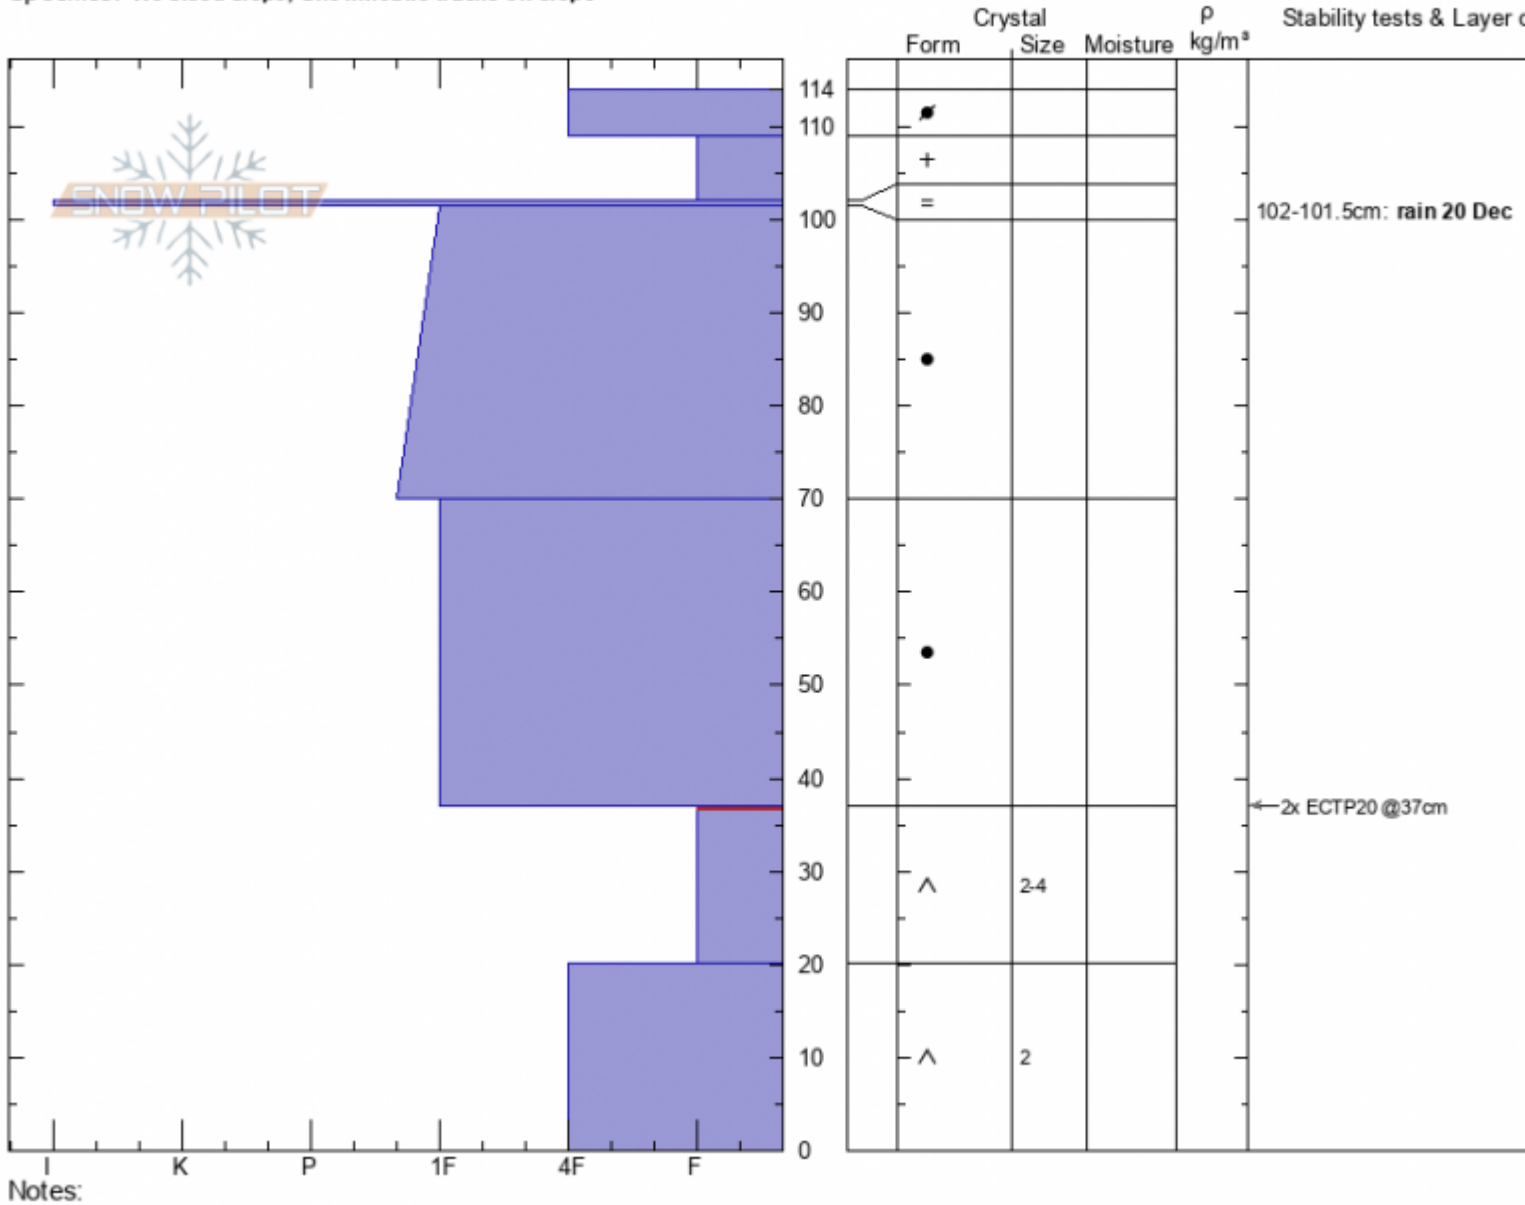

# Lionhead Ridge Profile - 27 Dec

**Lionhead Ridge**  
**Lionhead Range**  
**MT**  
 Elevation: **9008 ft**  
 Aspect: **20°**  
 Specifics: **We skied slope; Snowmobile tracks on slope**

**Doug Chabot-Admin**  
**12/27/2020 - 11:40am**  
 Co-ord: **44.71538N, -111.31876W**  
 Slope Angle: **18°**  
 Wind Loading: **previous**

Stability: **Poor**  
 Air Temperature: **-8°C**  
 Sky Cover: **SCT**  
 Precipitation: **NO**  
 Wind: **W Moderate**

HS: **114** Layer Notes:  
 102-101.5cm: **rain 20 Dec**  
 37-20cm: **Problematic layer**

Advisory Region  
 Lionhead Range  
 Longitude  
 -111.32W  
 Latitude  
 44.71N  
 Lionhead Range, 2020-12-27