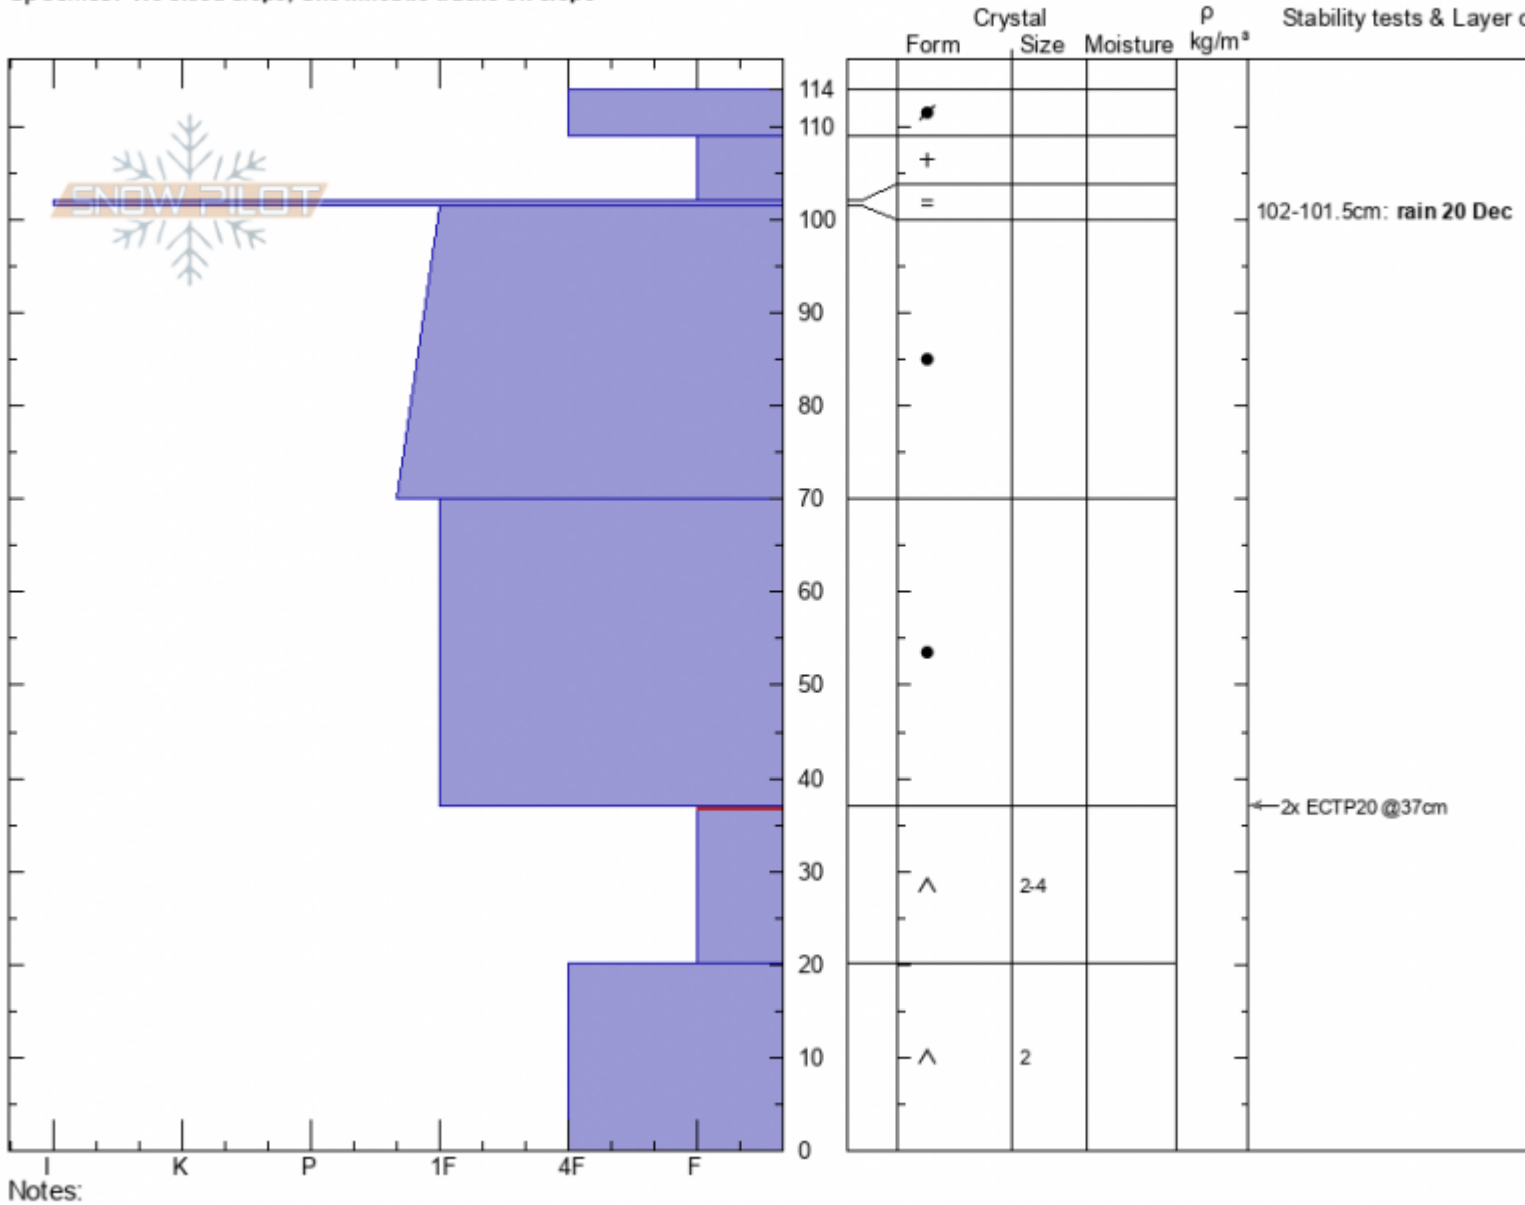

Lionhead Ridge Profile - 27 Dec

Lionhead Ridge
Lionhead Range
MT
 Elevation: **9008 ft**
 Aspect: **20°**
 Specifics: **We skied slope; Snowmobile tracks on slope**

Doug Chabot-Admin
12/27/2020 - 11:40am
 Co-ord: **44.71538N, -111.31876W**
 Slope Angle: **18°**
 Wind Loading: **previous**

Stability: **Poor**
 Air Temperature: **-8°C**
 Sky Cover: **SCT**
 Precipitation: **NO**
 Wind: **W Moderate**

HS: **114** Layer Notes:
 102-101.5cm: **rain 20 Dec**
 37-20cm: **Problematic layer**

Advisory Region
 Lionhead Range
 Longitude
 -111.32W
 Latitude
 44.71N
 Lionhead Range, 2020-12-27