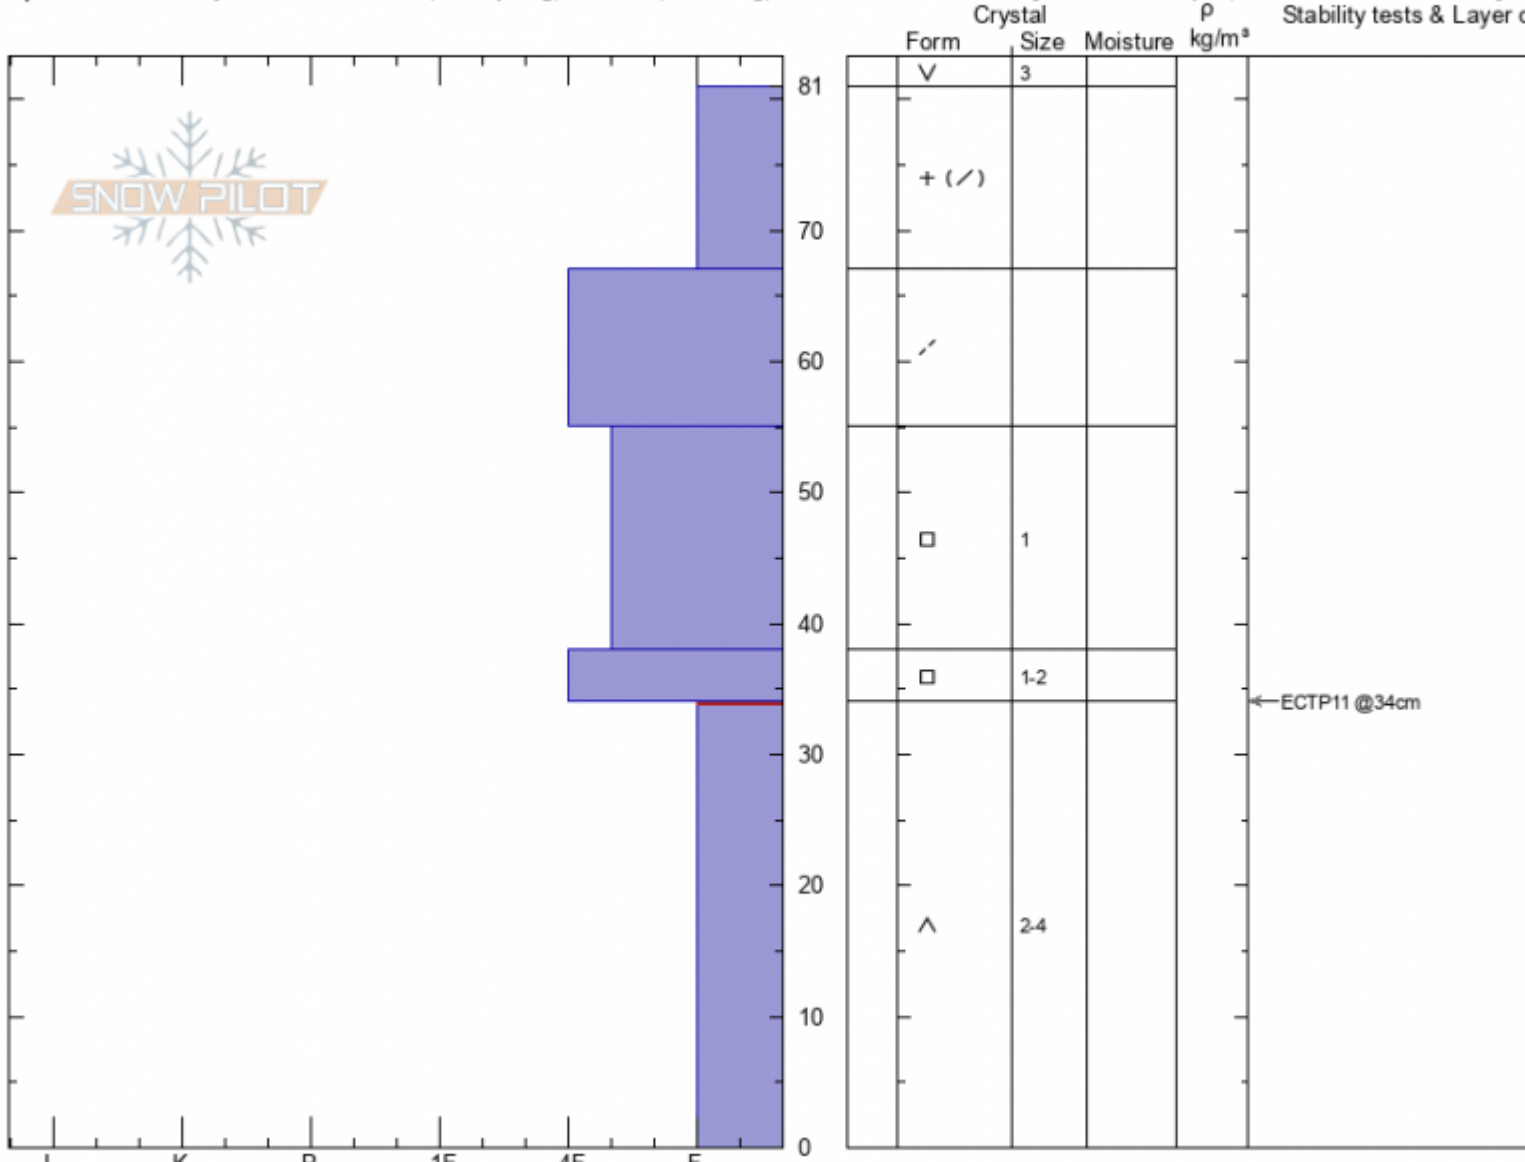

# 3rd Yellowmule

Third Yellowmule  
Madison Range-N  
MT

Elevation: 9315 ft  
Aspect: 110°

Specifics: Pit is adjacent to avalanche: ; Collapsing, localized; Cracking; Recent avalanche activity on similar slopes; Recent avalanche activity on

Doug Chabot-Admin  
12/29/2020 - 11:00am  
Co-ord: 45.19273N, -111.44470W  
Slope Angle: 32°  
Wind Loading: no

Stability:  
Air Temperature: -7°C  
Sky Cover: CLR  
Precipitation: NO  
Wind: Calm

HS: 81  
PF: 81  
Layer Notes:  
34-0cm: Problematic layer

Notes: pit was dug about 100' north of the avalanche (lookers right) near the toe.

Advisory Region  
Northern Madison  
Longitude  
-111.38W  
Latitude  
45.17N  
Northern Madison, 2020-12-29