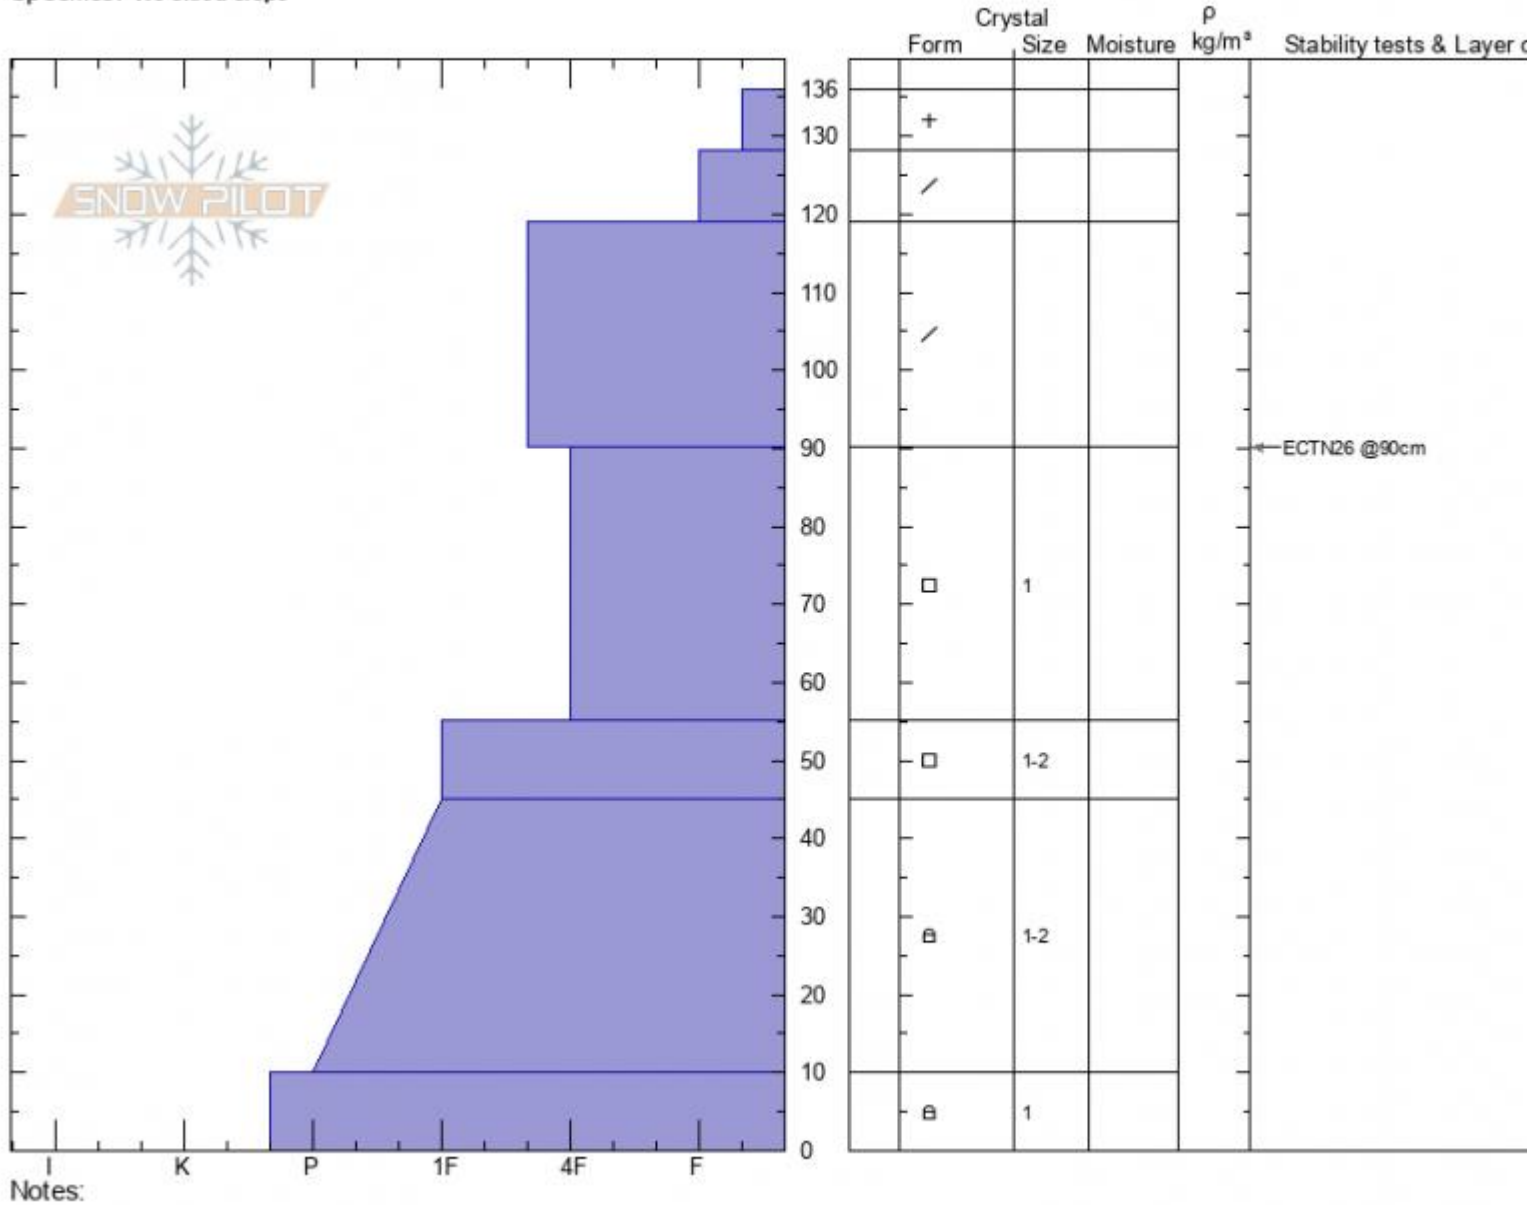

Wyoming Bowl Profile - 31 December 2020

Wyoming Bowl
 Cooke City
 MT
 Elevation: 9300 ft
 Aspect: 270°
 Specifics: We skied slope

Dave Zinn
 12/31/2020 - 10:45am
 Co-ord: 44.98511N, -109.95859W
 Slope Angle: 30°
 Wind Loading: no

Stability: **very_good** HS: 136 Layer Notes:
 Air Temperature:
 Sky Cover: **BKN**
 Precipitation: **S-1**
 Wind: **Calm**

Advisory Region
 Cooke City
 Longitude
 -109.94W
 Latitude
 44.99N
 Cooke City, 2021-01-01