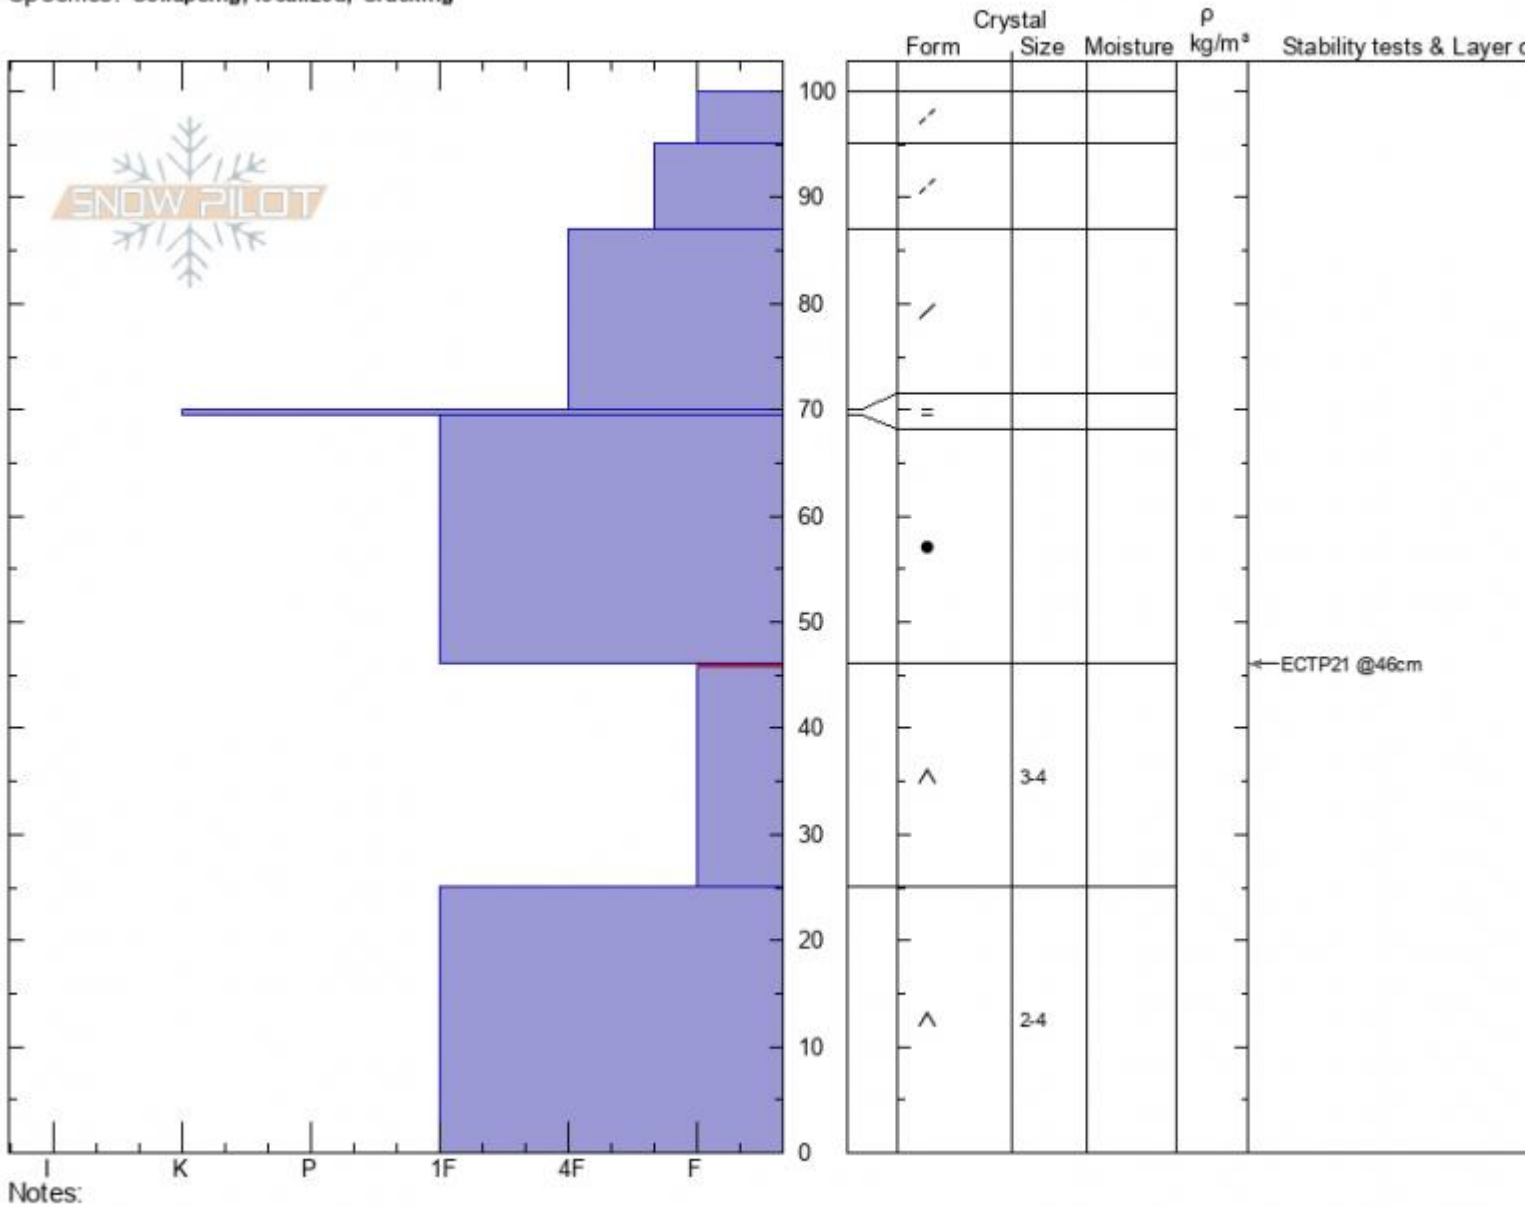

Slope Angle: 22°

Wind Loading: previous

Stability: **poor**

Air Temperature:

Sky Cover: **OVC**

Precipitation: **S-1**

Wind: **W Moderate**

HS: 100 Layer Notes:

PF: 95 46-25cm: Problematic layer

Advisory Region
Lionhead Range
Longitude
-111.32W
Latitude
44.71N
Lionhead Range, 2021-01-04