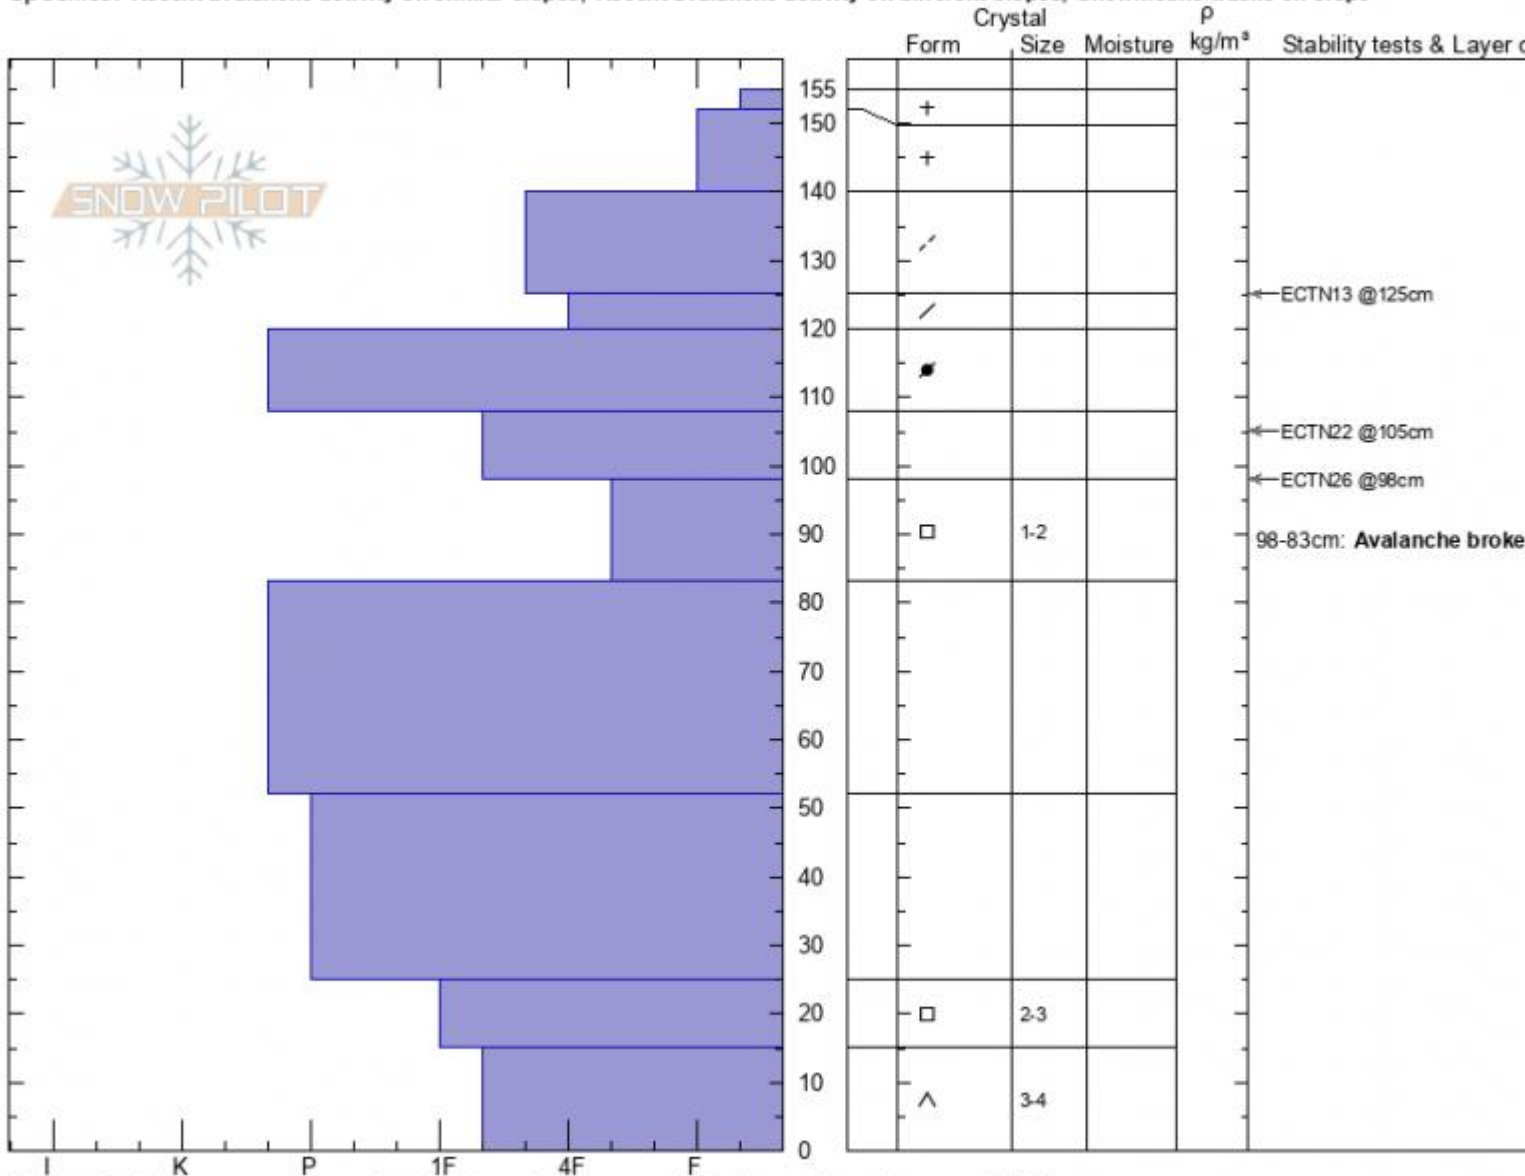

# Beaver Creek Crown Profile - 8 Jan 2020

Beaver Creek Crown  
Madison Range-N  
MT

Elevation: 9400 ft  
Aspect: 5°

Specifics: Recent avalanche activity on similar slopes; Recent avalanche activity on different slopes; Snowmobile tracks on slope

Ian Hoyer  
01/08/2021 - 12:00pm  
Co-ord: 45.16978N, -111.36992W  
Slope Angle: 37°  
Wind Loading: previous

Stability: **poor**  
Air Temperature: 19°F  
Sky Cover: **FEW**  
Precipitation: **NO**  
Wind: **Calm**

HS: 155 Layer Notes:  
98-83cm: Avalanche broke on b  
98-83cm: Problematic layer

Notes: Dug in the crown of an avalanche triggered by a snowmobiler the previous afternoon (1/7/21).

Advisory Region  
Northern Madison  
Longitude  
-111.38W  
Latitude  
45.17N

**Avalanche Details:** [Rider triggered large, wide slide on Buck Ridge](#)

Northern Madison, 2021-01-08