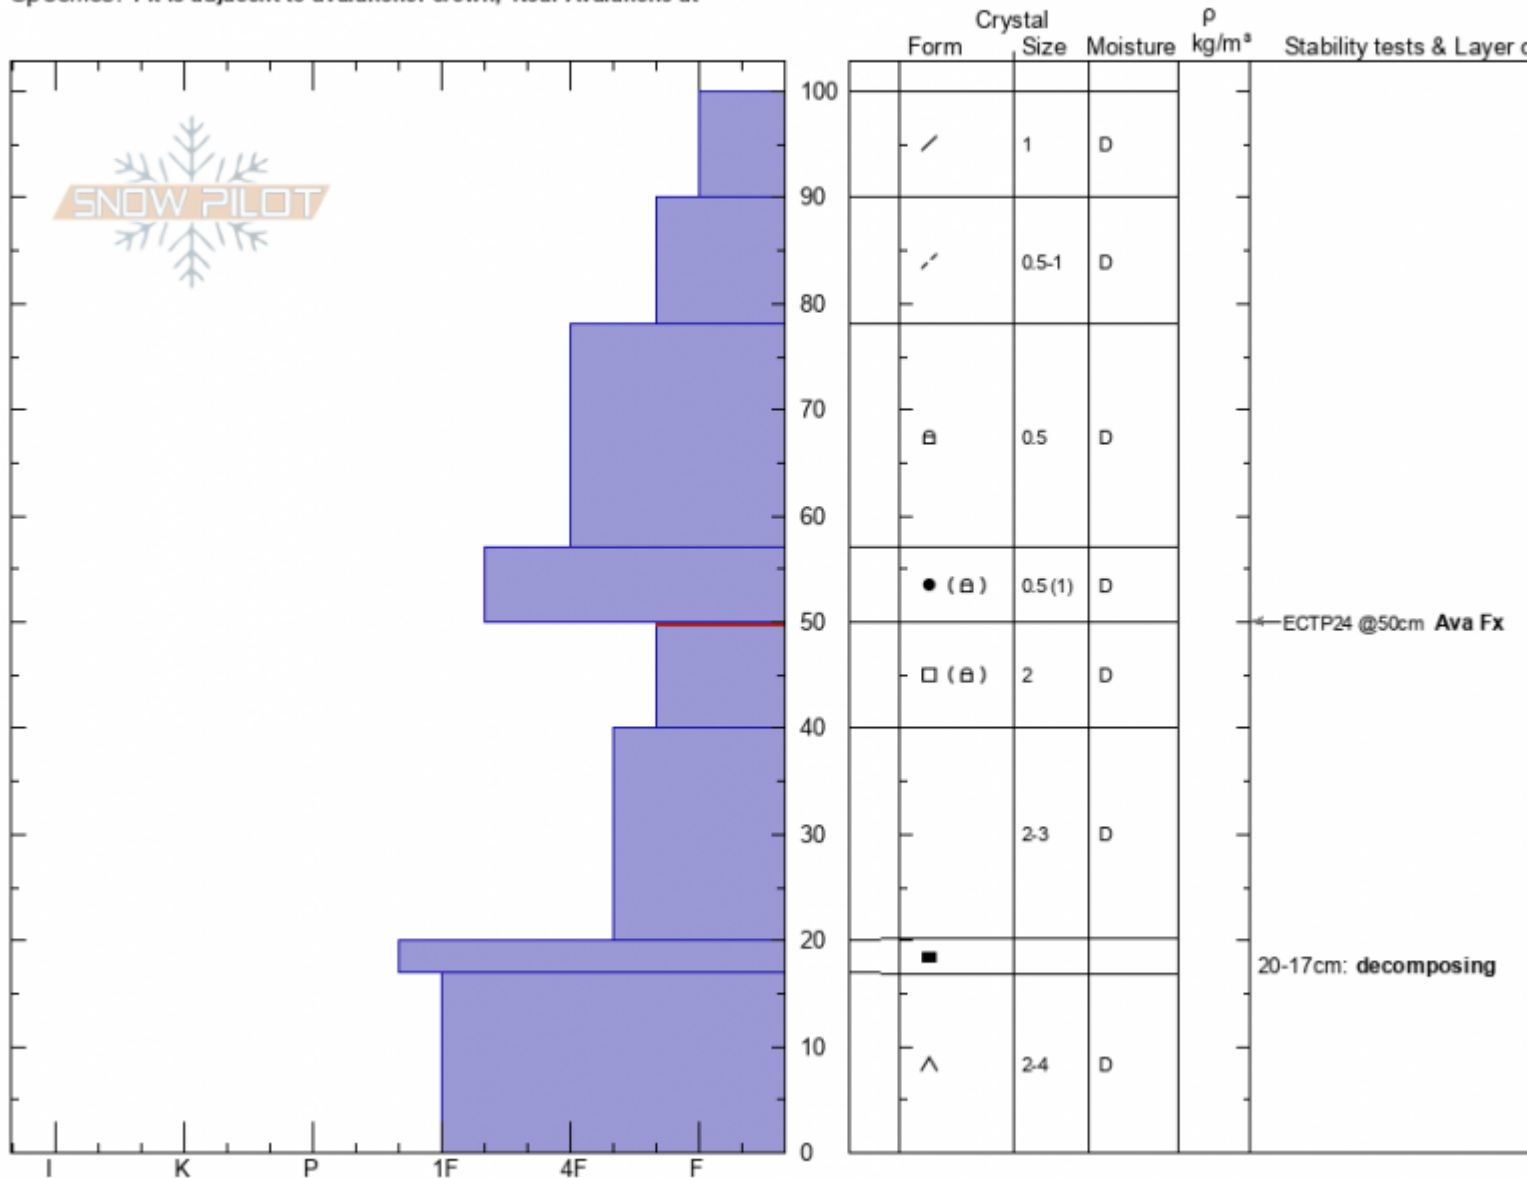

The Fin avalanche snowpit profile

The Fin Avalanche
Absaroka Range
MT

Elevation: **9775 ft**
 Aspect: **82°**

Specifics: Pit is adjacent to avalanche: crown; Near Avalanche at

Doug Chabot-Admin

01/09/2021 - 1:00pm

Co-ord: **45.00608N, -109.95671W**

Slope Angle: **33°**

Wind Loading: **no**

Stability:

Air Temperature: **-7°C**

Sky Cover: **CLR**

Precipitation: **NO**

Wind: **Calm**

HS: **100** Layer Notes:

50-40cm: **Problematic layer**

20-17cm: **decomposing**

Notes: The avalanche caught and partially buried three skiers. Info and pictures are here: <https://www.mtavalanche.com/node/23644>

Advisory Region

Cooke City

Longitude

-109.95W

Latitude

45.00N

Avalanche Details: [Skier triggered, caught and injured on The Fin](#)

Cooke City, 2021-01-10