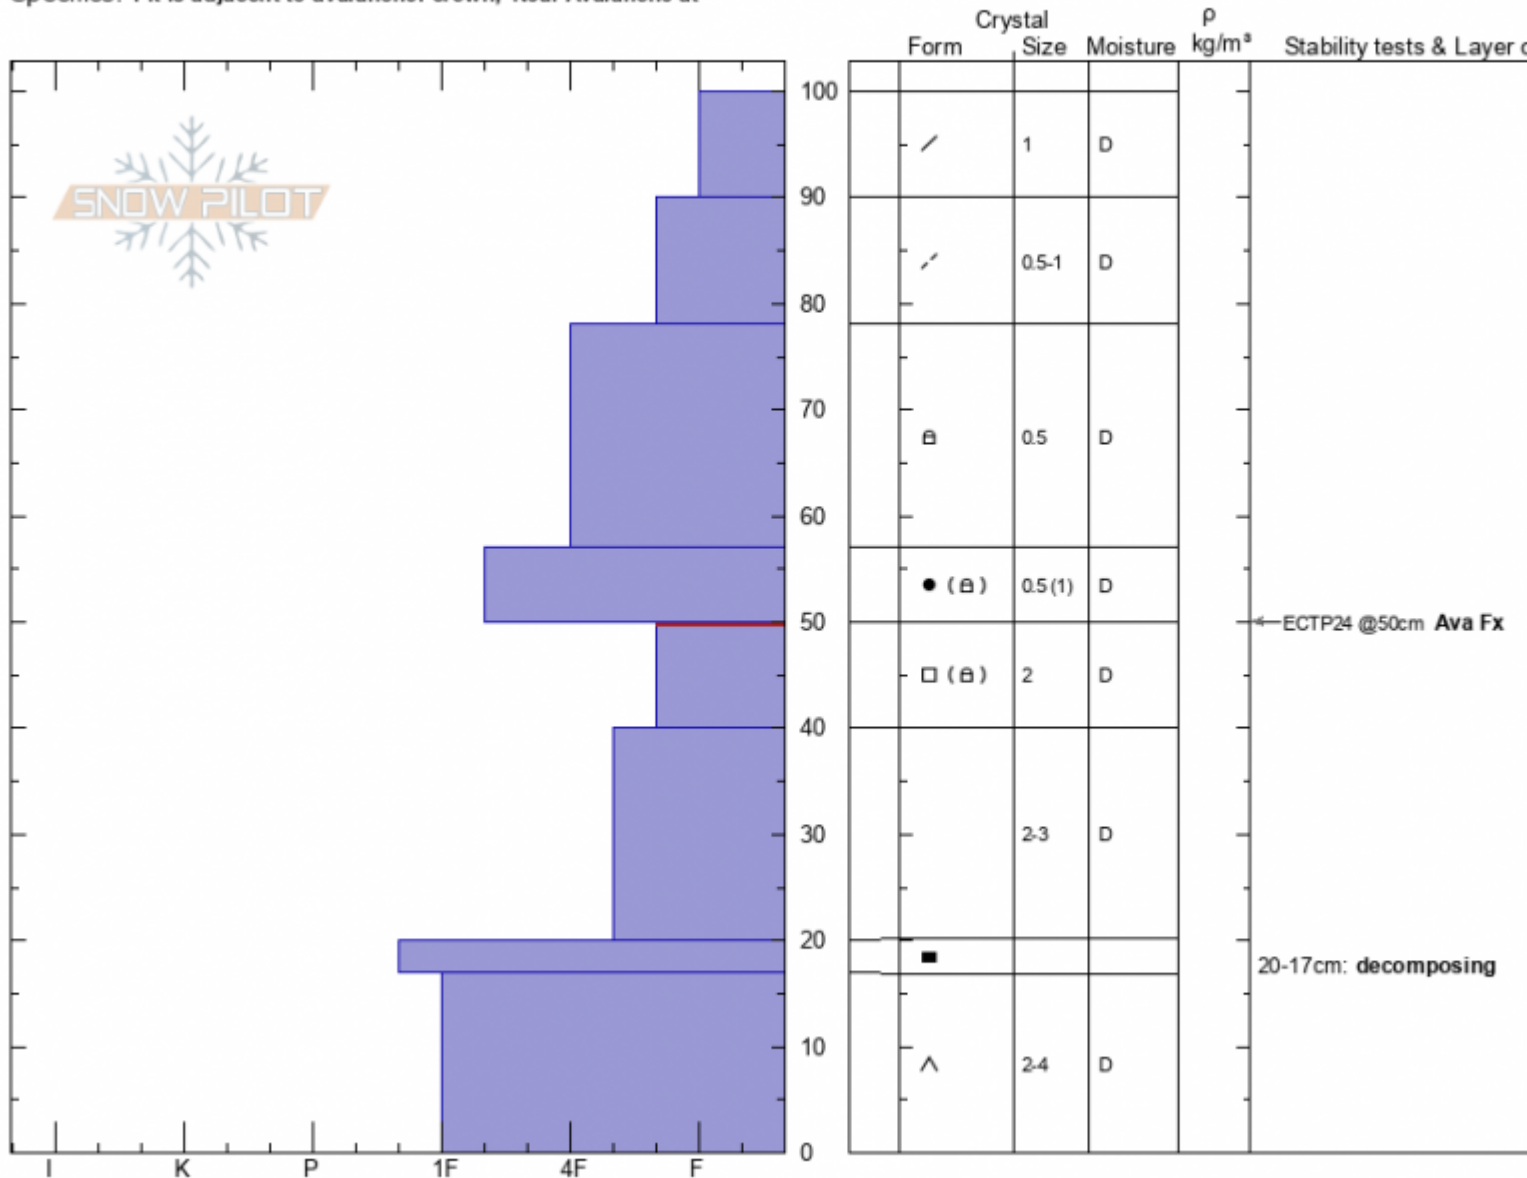

The Fin avalanche snowpit profile

The Fin Avalanche
Absaroka Range
MT

Elevation: **9775 ft**
 Aspect: **82°**

Specifics: Pit is adjacent to avalanche: crown; Near Avalanche at

Doug Chabot-Admin
 01/09/2021 - 1:00pm

Co-ord: **45.00608N, -109.95671W**
 Slope Angle: **33°**
 Wind Loading: **no**

Stability:
 Air Temperature: **-7°C**
 Sky Cover: **CLR**
 Precipitation: **NO**
 Wind: **Calm**

HS: **100** Layer Notes:
 50-40cm: **Problematic layer**
 20-17cm: **decomposing**

Notes: The avalanche caught and partially buried three skiers. Info and pictures are here: <https://www.mtavalanche.com/node/23644>

Advisory Region

Cooke City

Longitude

-109.95W

Latitude

45.00N

Avalanche Details: [Skier triggered, caught and injured on The Fin](#)