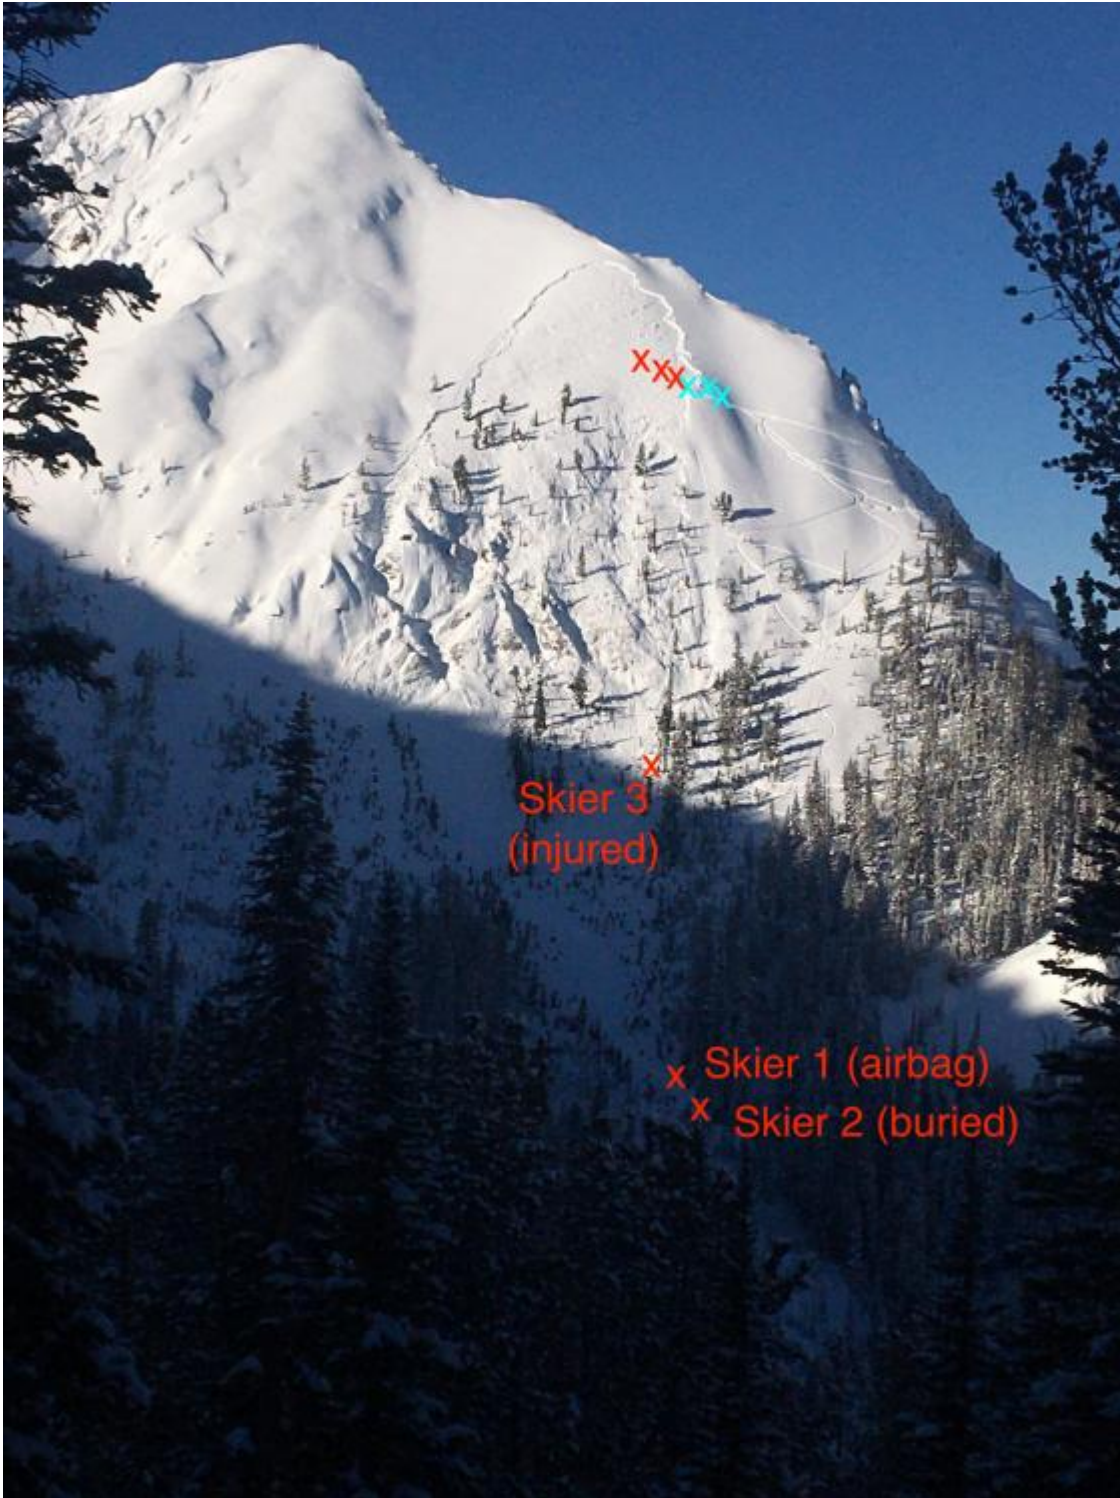

## Fin avalanche marked with skiers

Advisory Region

Cooke City

Longitude

-109.95W

Latitude

45.00N

**Avalanche Details:** [Skier triggered, caught and injured on The Fin](#)