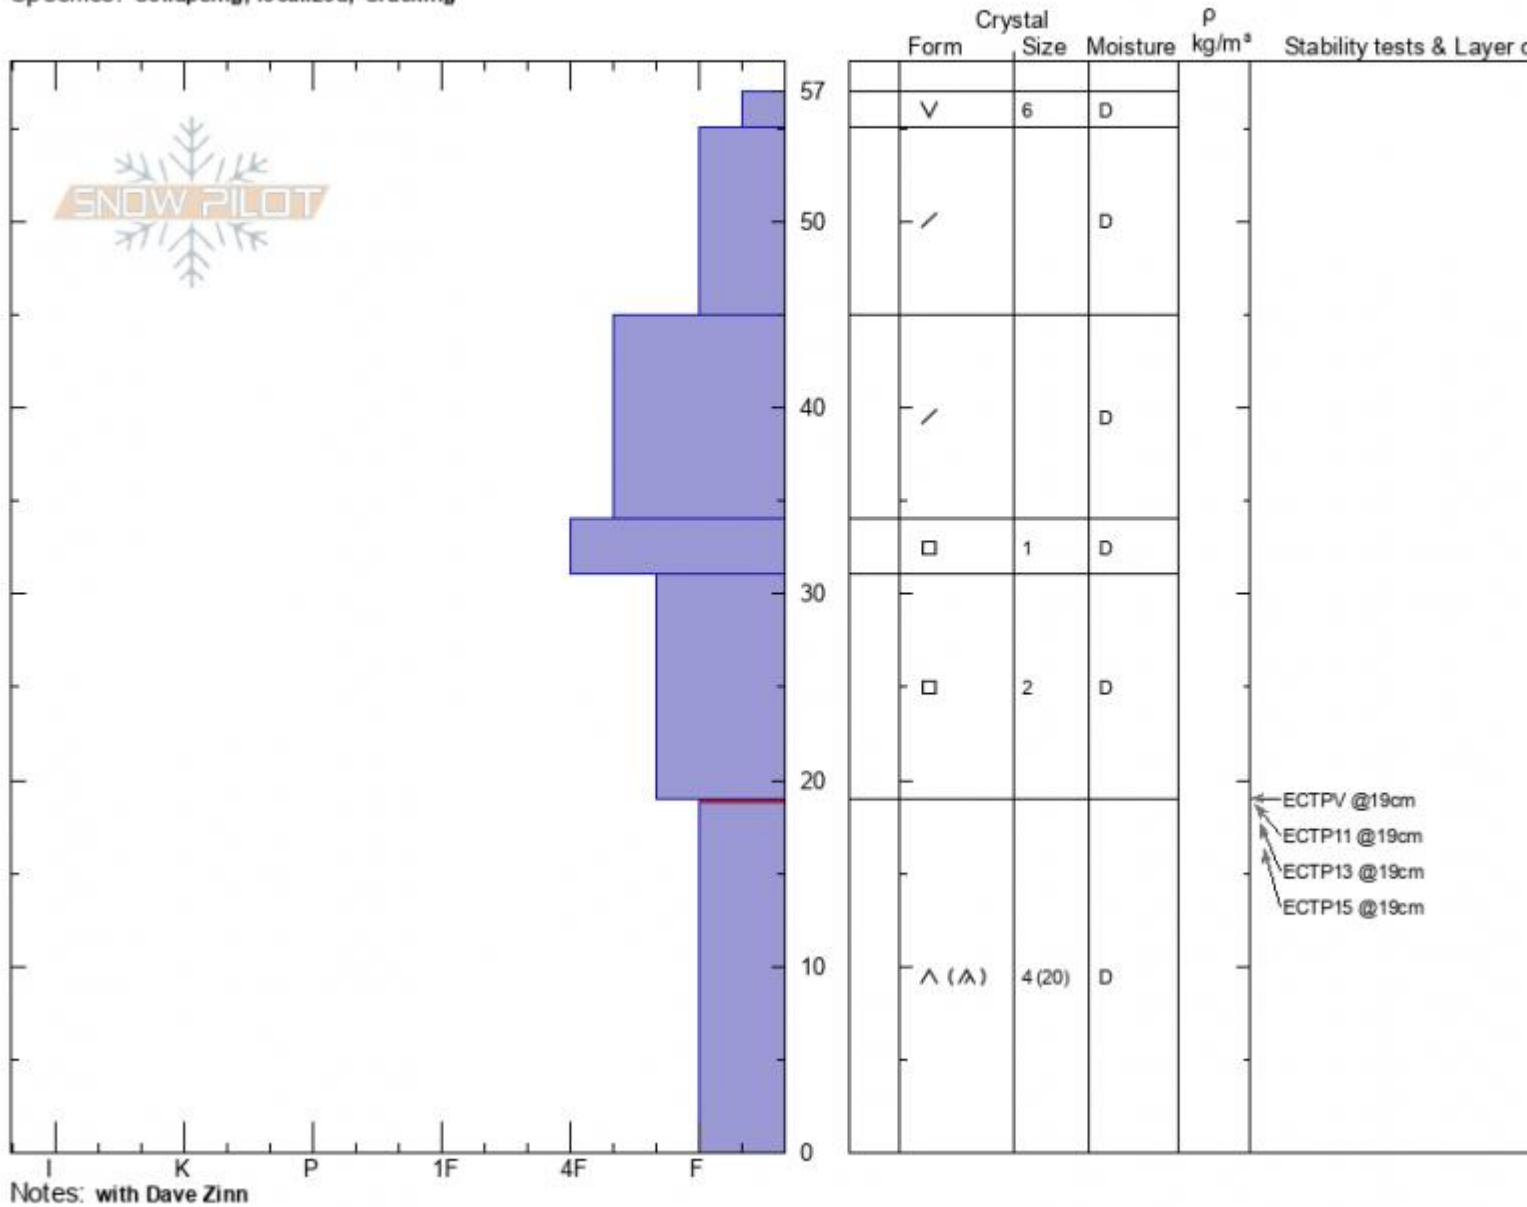

Bacon Rind South Face - Profile Jan 12

Bacon Rind
Madison Range-S
MT
 Elevation: **7500 ft**
 Aspect: **SE**
 Specifics: Collapsing, localized; Cracking

Zach Keskinen
01/12/2021 - 10:30am
 Co-ord:
 Slope Angle: **33°**
 Wind Loading: **no**

Stability: **poor**
 Air Temperature: **-3°C**
 Sky Cover: **FEW**
 Precipitation: **NO**
 Wind: **S Light Breeze**

HS: **57** Layer Notes:
 PF: **40** 19-0cm: Problematic layer

Advisory Region
 Southern Madison
 Longitude
 -111.10W
 Latitude
 44.96N
 Southern Madison, 2021-01-12