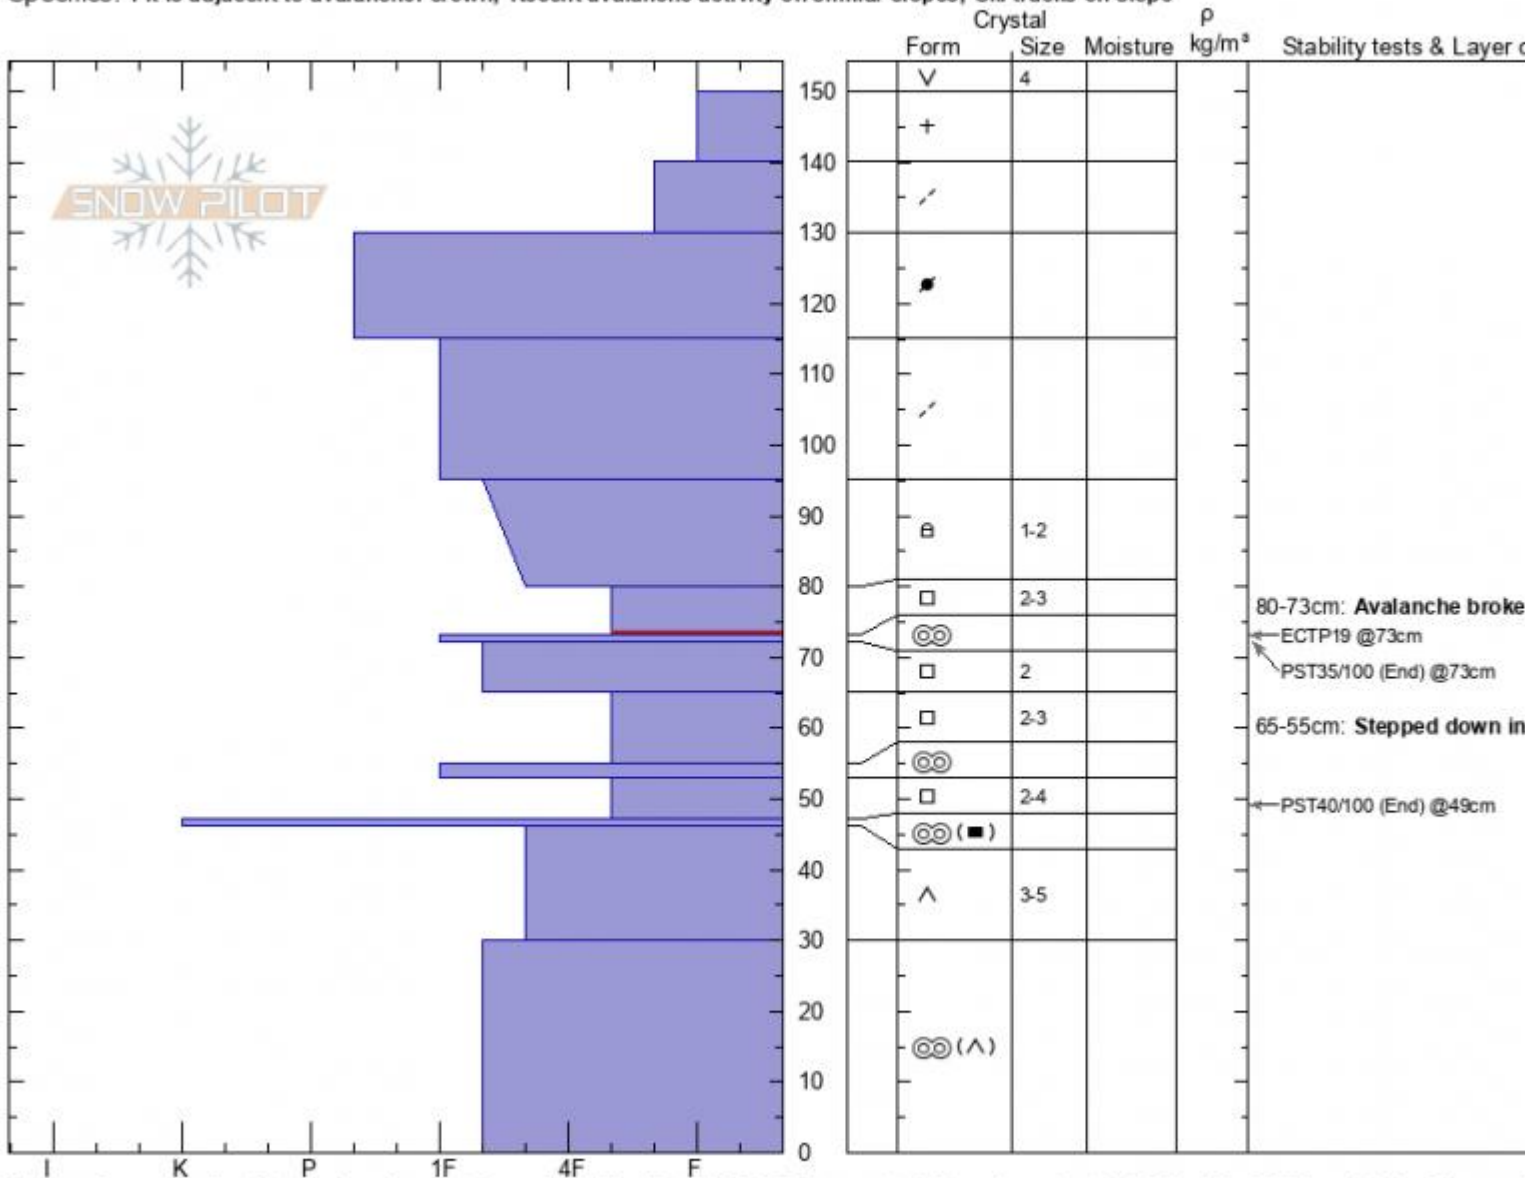

Flanders Crown Profile - 11 Jan

Flanders Crown ASu-R4 Alex Marienthal
Gallatin Range-N 01/11/2021 - 1:00pm
MT Co-ord: 45.43595N, -110.94442W
Elevation: 9839 ft Slope Angle: 32°
Aspect: 100° Wind Loading: previous
Specifics: Pit is adjacent to avalanche: crown; Recent avalanche activity on similar slopes; Ski tracks on slope

Stability: poor
Air Temperature:
Sky Cover: FEW
Precipitation: NO
Wind: Calm

HS: 150 Layer Notes:
 80-73cm: **Avalanche broke here**
 80-73cm: **Problematic layer**
 65-55cm: **Stepped down in place**

Notes: Crown of skier triggered avalanche triggered 1/9/21. ASu-R4-D2.5-O. Propagated into adjacent path, 1000' wide, 5-9' deep debris. Slope angle

Advisory Region
 Northern Gallatin
 Longitude
 -110.93W
 Latitude
 45.44N
 Northern Gallatin, 2021-01-12