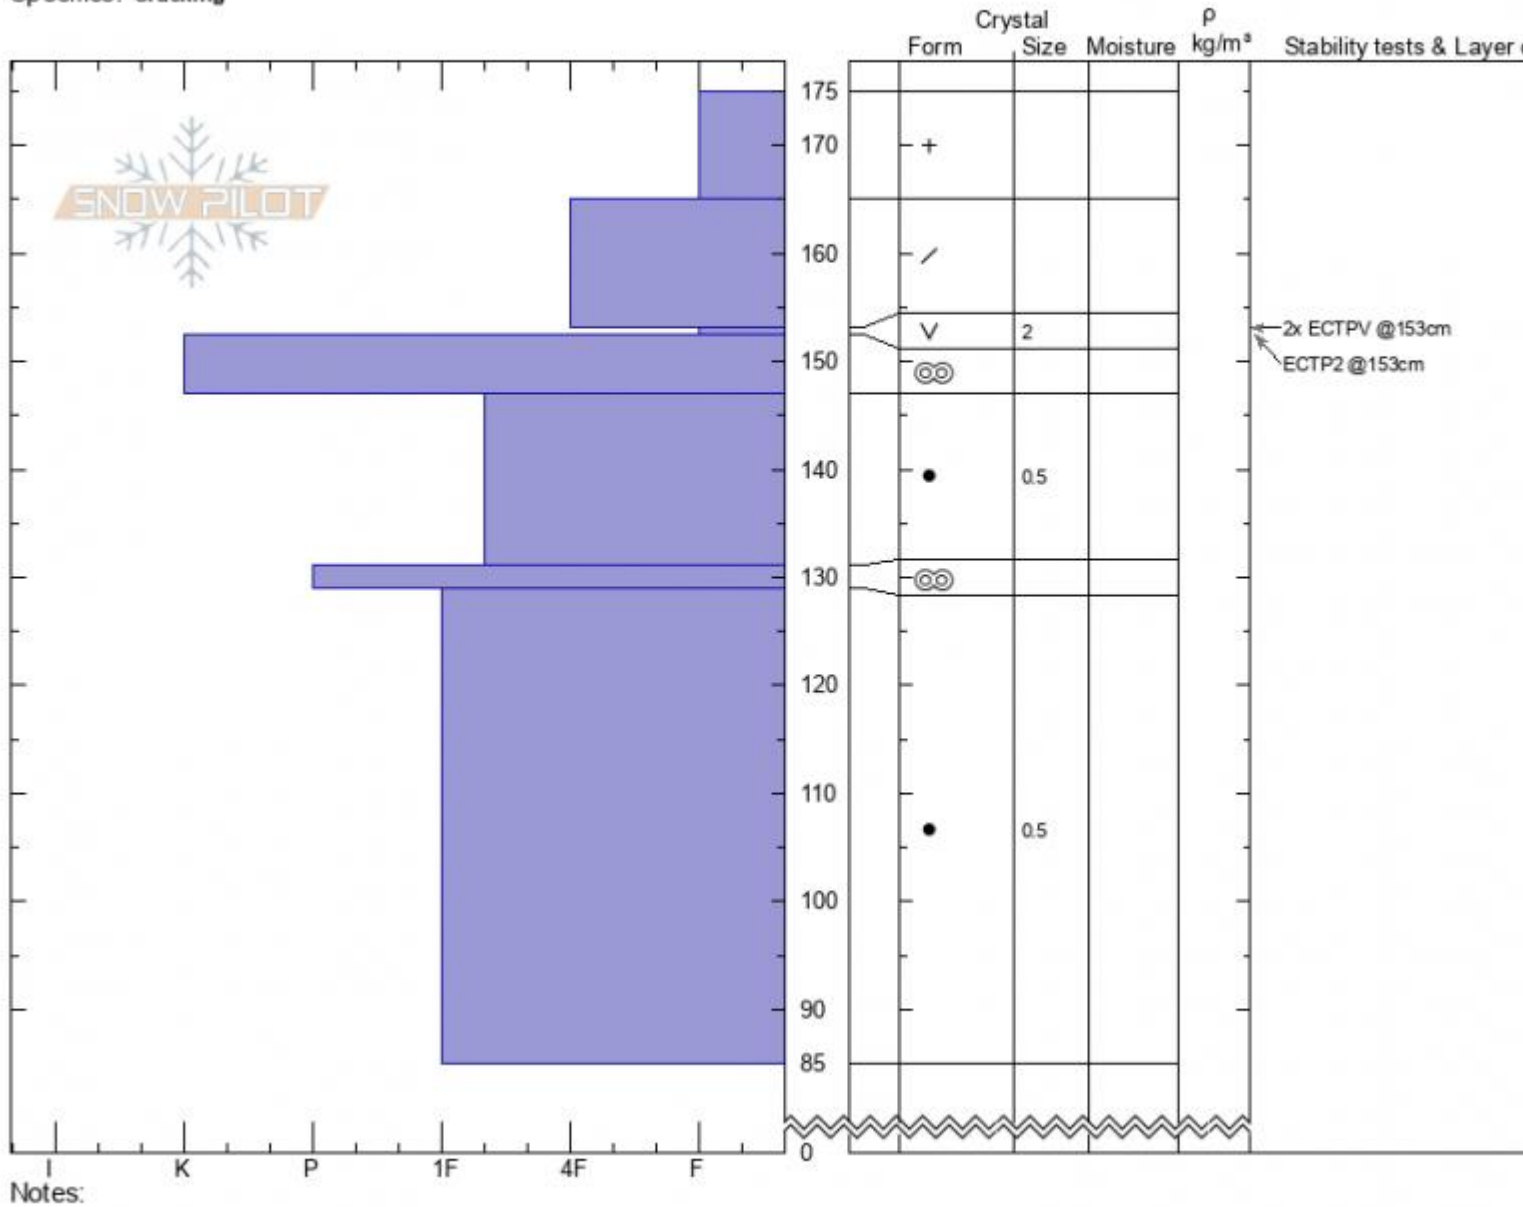

Rasta Chutes Profile - 17 January 2021

Rasta Chutes East
Cooke City
MT
 Elevation: **9700 ft**
 Aspect: **190°**
 Specifics: **Cracking**

Dave Zinn
01/17/2021 - 2:30am
 Co-ord: **45.07059N, -109.94497W**
 Slope Angle: **30°**
 Wind Loading: **no**

Stability: **good**
 Air Temperature:
 Sky Cover: **OVC**
 Precipitation: **S1**
 Wind: **W Light Breeze**

HS: **175** Layer Notes:
 PS: **15** 153-152.5cm: **Problematic layer**

Advisory Region
 Cooke City
 Longitude
 -109.95W
 Latitude
 45.07N
 Cooke City, 2021-01-17