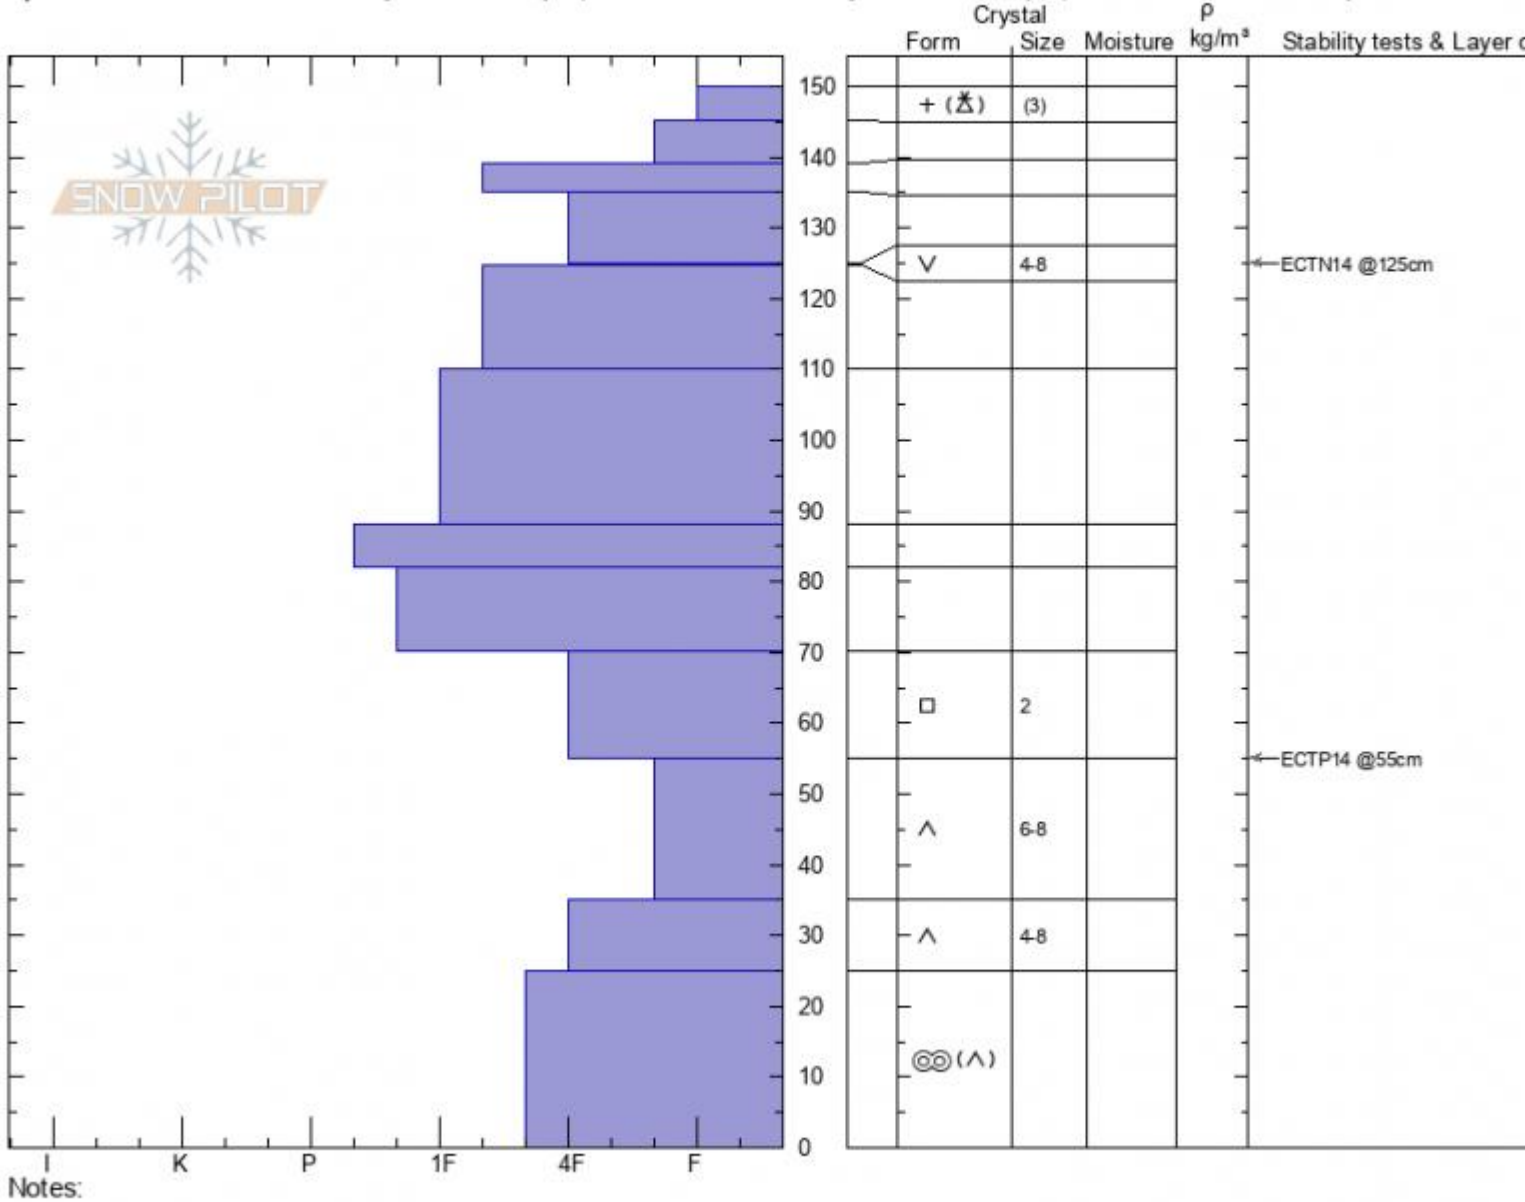

Muddy Crk Profile - Jan 21

South Fk Muddy Creek
Madison Range-N
MT

Alex Marienthal
01/21/2021 - 11:00am
Co-ord: 45.18660N, -111.45838W
Slope Angle: 33°
Wind Loading: previous

Stability: **poor**
Air Temperature:
Sky Cover: **OVC**
Precipitation: **S-1**
Wind: **Calm**

HS: 150 Layer Notes:
PF: 100 55-35cm: Problematic layer

Specifics: Recent avalanche activity on similar slopes; Recent avalanche activity on different slopes; Snowmobile tracks on slope

Advisory Region
Northern Madison
Longitude
-111.38W
Latitude
45.17N
Northern Madison, 2021-01-21