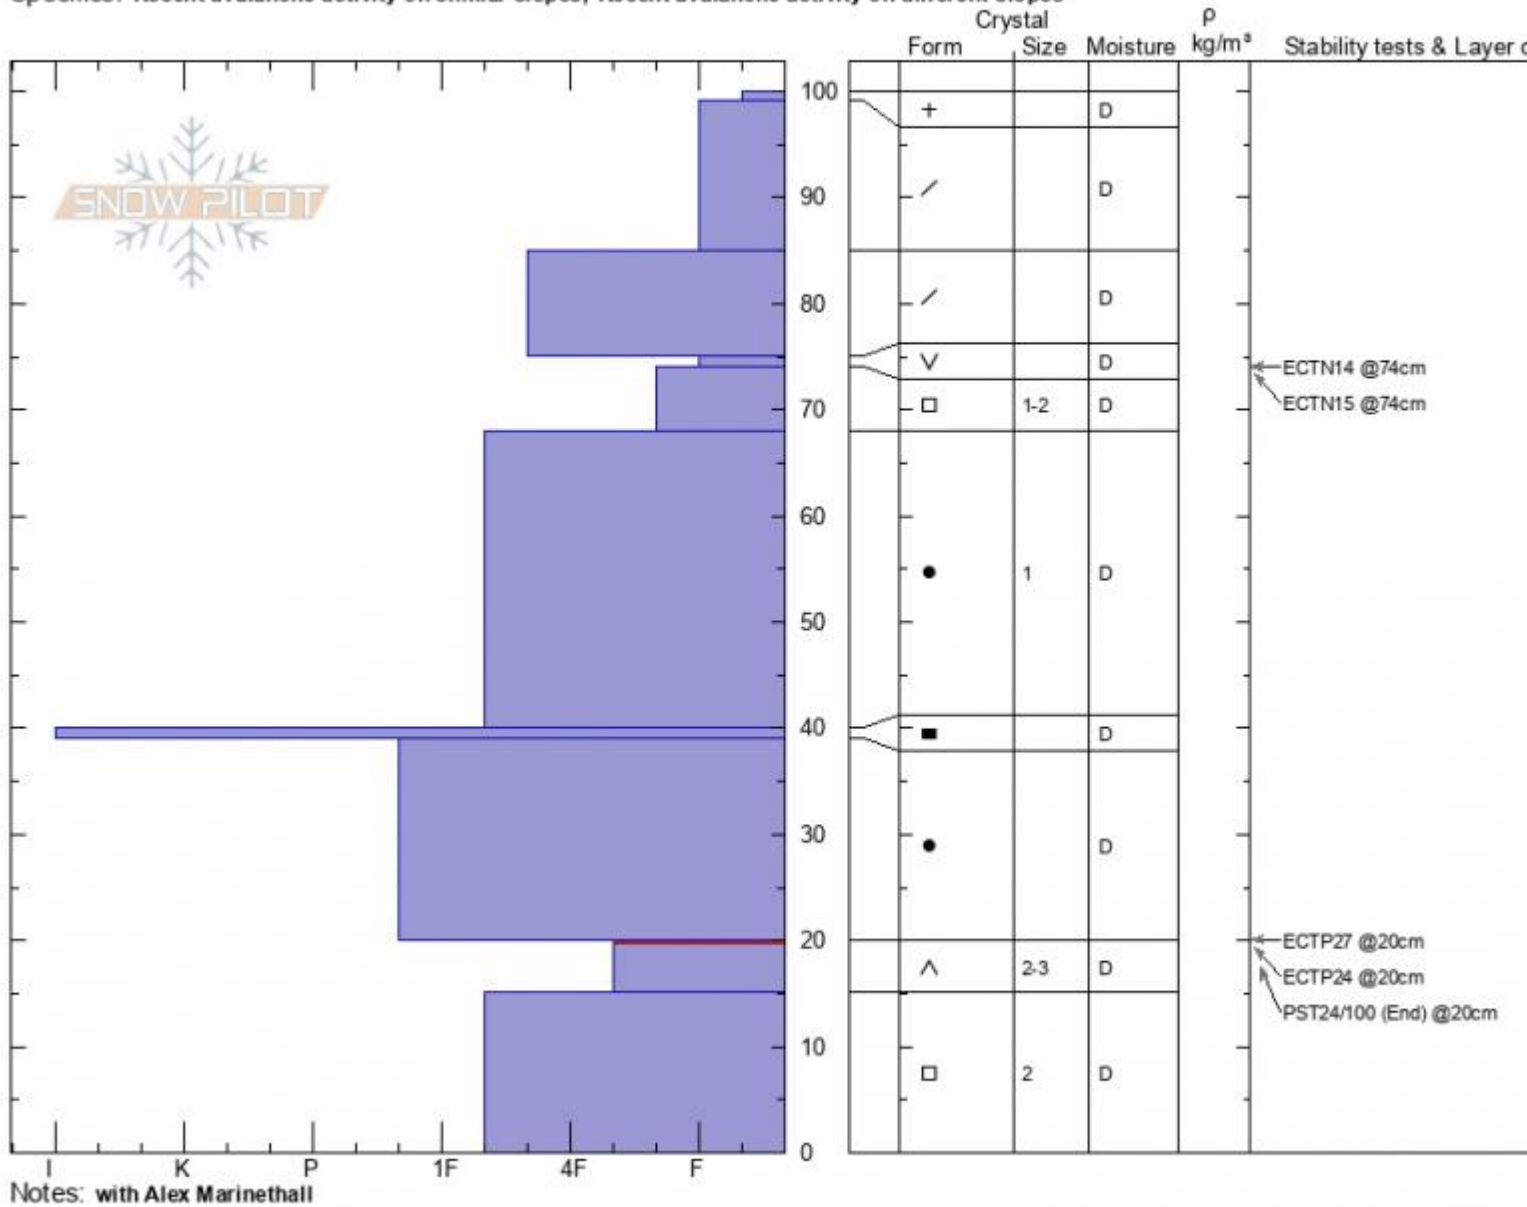

# Lionshead Ridge Profile - Jan 23

**Lionshead Ridge- Marge Zach Keskinen**  
**Lionhead Range 01/23/2021 - 12:30pm**  
**MT Co-ord: 44.71669N, -111.31901W**  
**Elevation: 9017 ft Slope Angle: 29°**  
**Aspect: NE Wind Loading: previous**  
**Specifics: Recent avalanche activity on similar slopes; Recent avalanche activity on different slopes**

**Stability:**  
**Air Temperature: -6°C**  
**Sky Cover: CLR**  
**Precipitation: NO**  
**Wind: SE Light Breeze**  
**HS: 100 Layer Notes:**  
**PF: 50 20-15cm: Problematic layer**

Advisory Region  
 Lionhead Range  
 Longitude  
 -111.32W  
 Latitude  
 44.71N  
 Lionhead Range, 2021-01-23