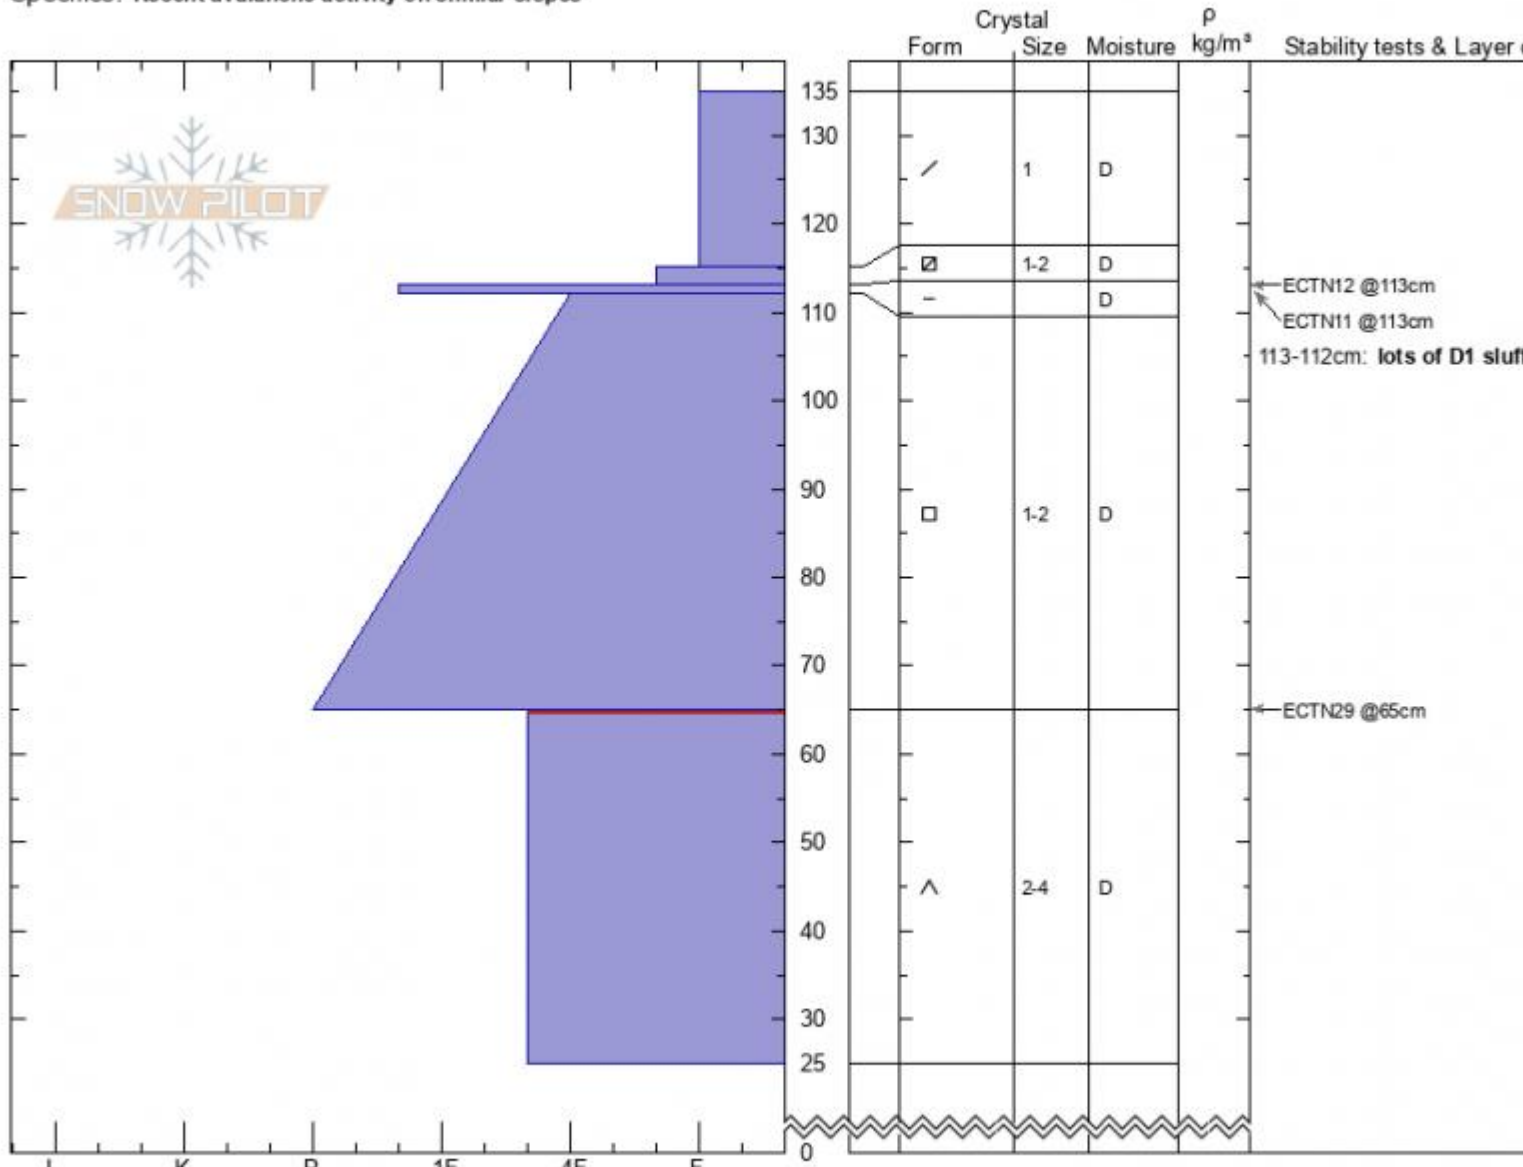

# The Throne Profile

**The Throne**  
**Bridger Range**  
**MT**  
 Elevation: **7883 ft**  
 Aspect: **NE**  
 Specifics: Recent avalanche activity on similar slopes

**Zach Keskinen**  
**01/26/2021 - 12:15pm**  
 Co-ord: **45.87524N, -110.95308W**  
 Slope Angle: **32°**  
 Wind Loading: **previous**

Stability:  
 Air Temperature: **-4°C**  
 Sky Cover: **FEW**  
 Precipitation: **S-1**  
 Wind: **SE Light Breeze**

HS: **135** Layer Notes:  
 PF: **35** 113-112cm: lots of D1 sluffs on  
 65-25cm: Problematic layer

Advisory Region  
 Bridger Range  
 Longitude  
 -110.95W  
 Latitude  
 45.88N

**Avalanche Details:** [Loose Dry Avalanches on the Throne](#)

Bridger Range, 2021-01-26