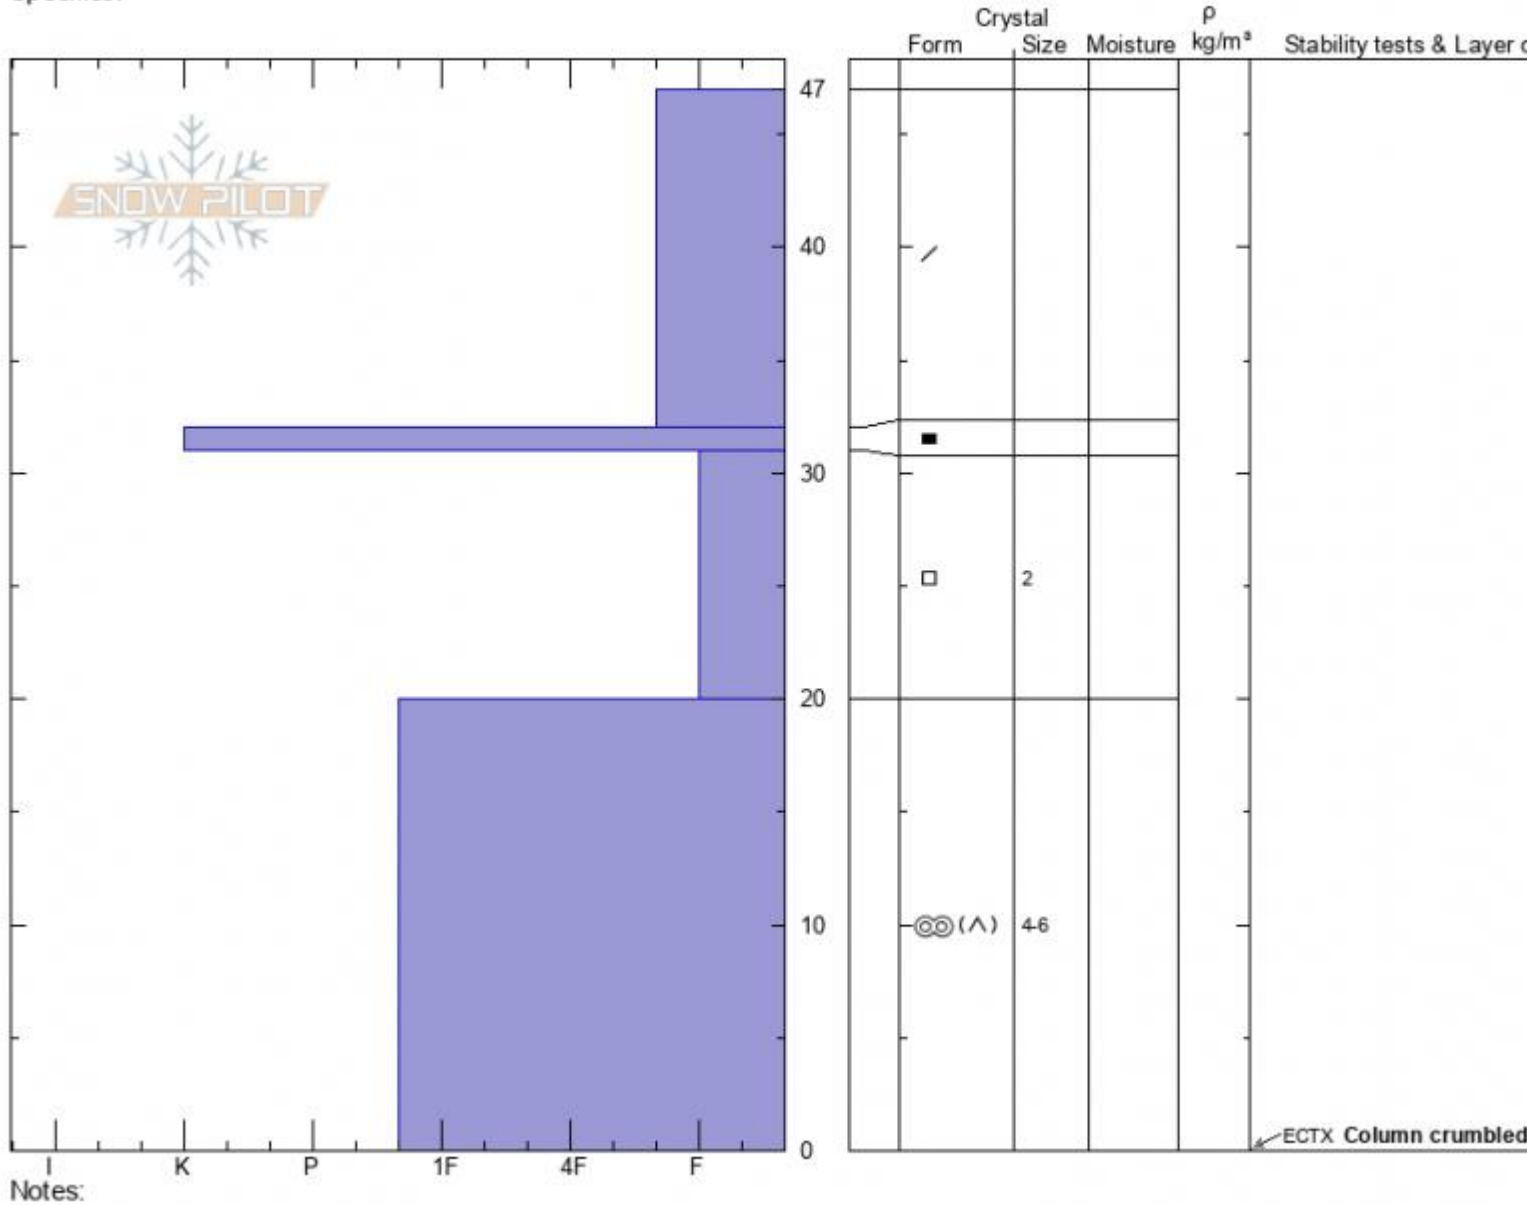

Throne North Profile - 2 Feb 2021

Throne North
Bridger Range
MT
Elevation: **8400 ft**
Aspect: **330°**
Specifics:

Ian Hoyer
02/02/2021 - 1:00pm
Co-ord: **45.88258N, -110.95235W**
Slope Angle: **17°**
Wind Loading: **no**

Stability:
Air Temperature:
Sky Cover: **CLR**
Precipitation: **NO**
Wind: **N Light Breeze**

HS: **47**   Layer Notes:
31-20cm: **Problematic layer**

Advisory Region
Bridger Range
Longitude
-110.95W
Latitude
45.88N
Bridger Range, 2021-02-02