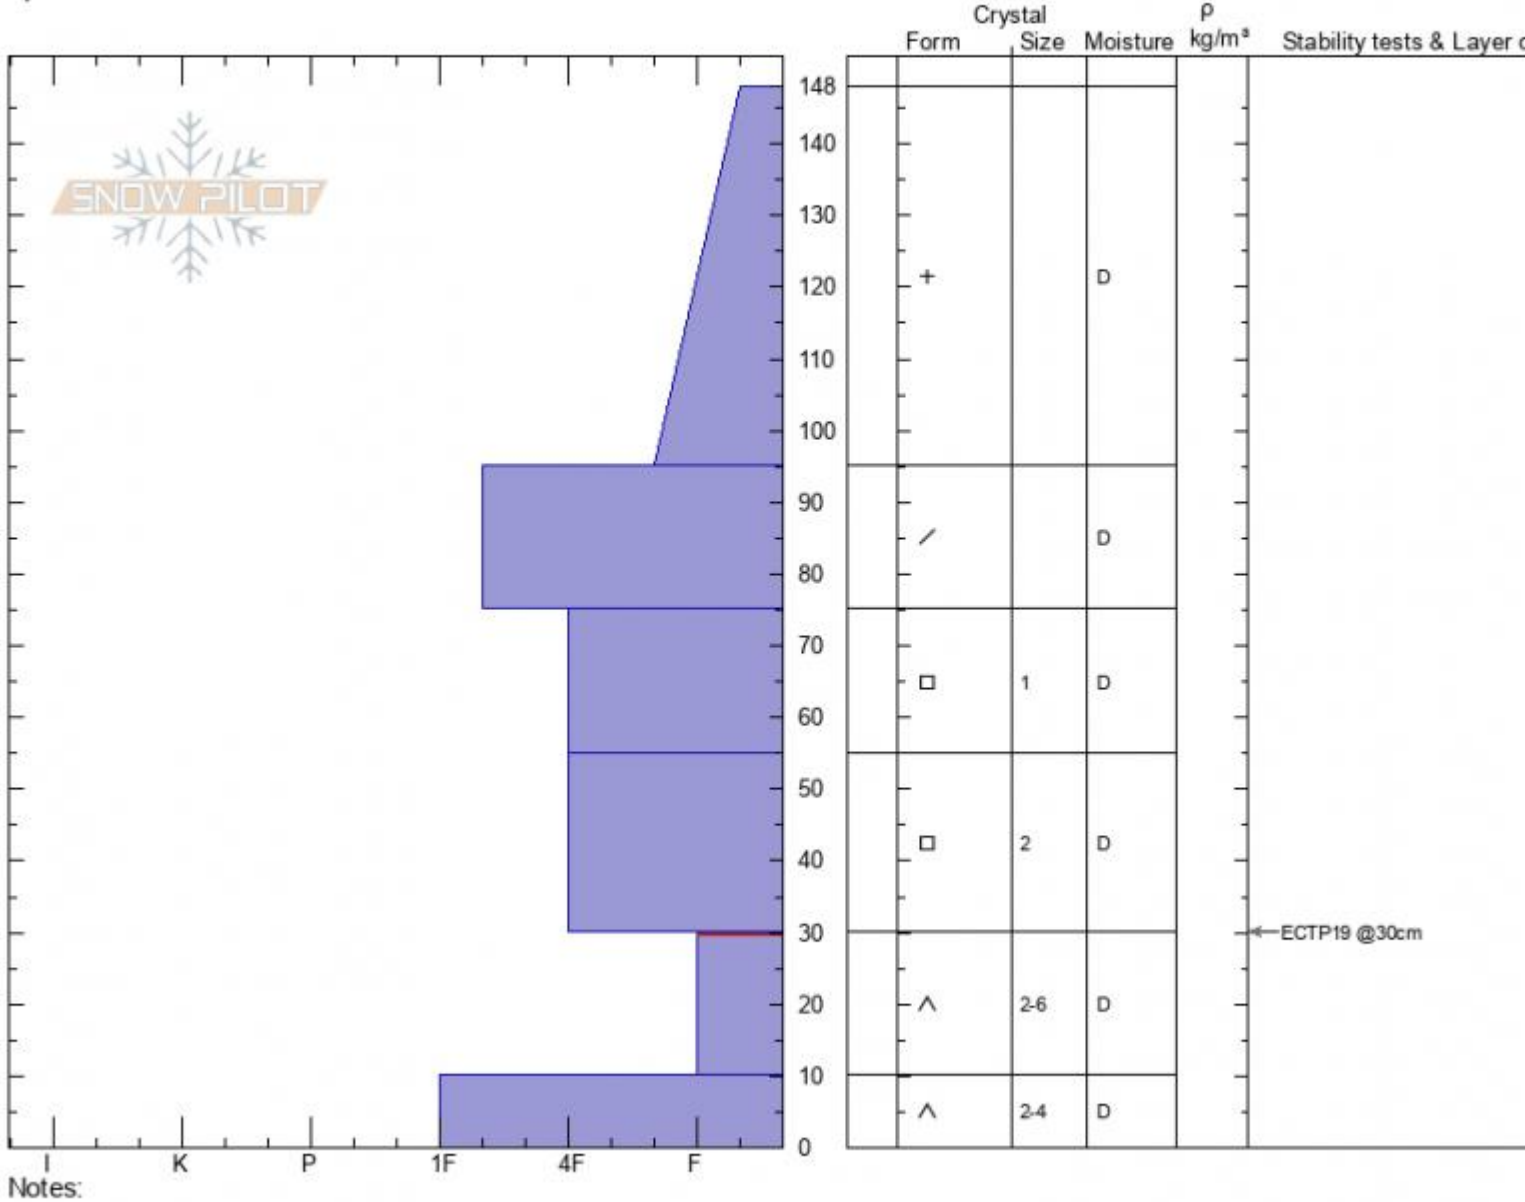

Mt Ellis SE Ridge Profile - Feb 8

Mt Ellis SE Ridge
Gallatin Range-N
MT
 Elevation: **8187 ft**
 Aspect: **90°**
 Specifics:

Doug Chabot-Admin
02/08/2021 - 1:58pm
 Co-ord: **45.57722N, -110.95325W**
 Slope Angle: **23°**
 Wind Loading: **no**

Stability:
 Air Temperature: **-12°C**
 Sky Cover: **OVC**
 Precipitation: **S1**
 Wind: **SE Light Breeze**

HS: **148** Layer Notes:
 PF: **120** 30-10cm: **Problematic layer**

Advisory Region
 Northern Gallatin
 Longitude
 -110.96W
 Latitude
 45.58N
 Northern Gallatin, 2021-02-08