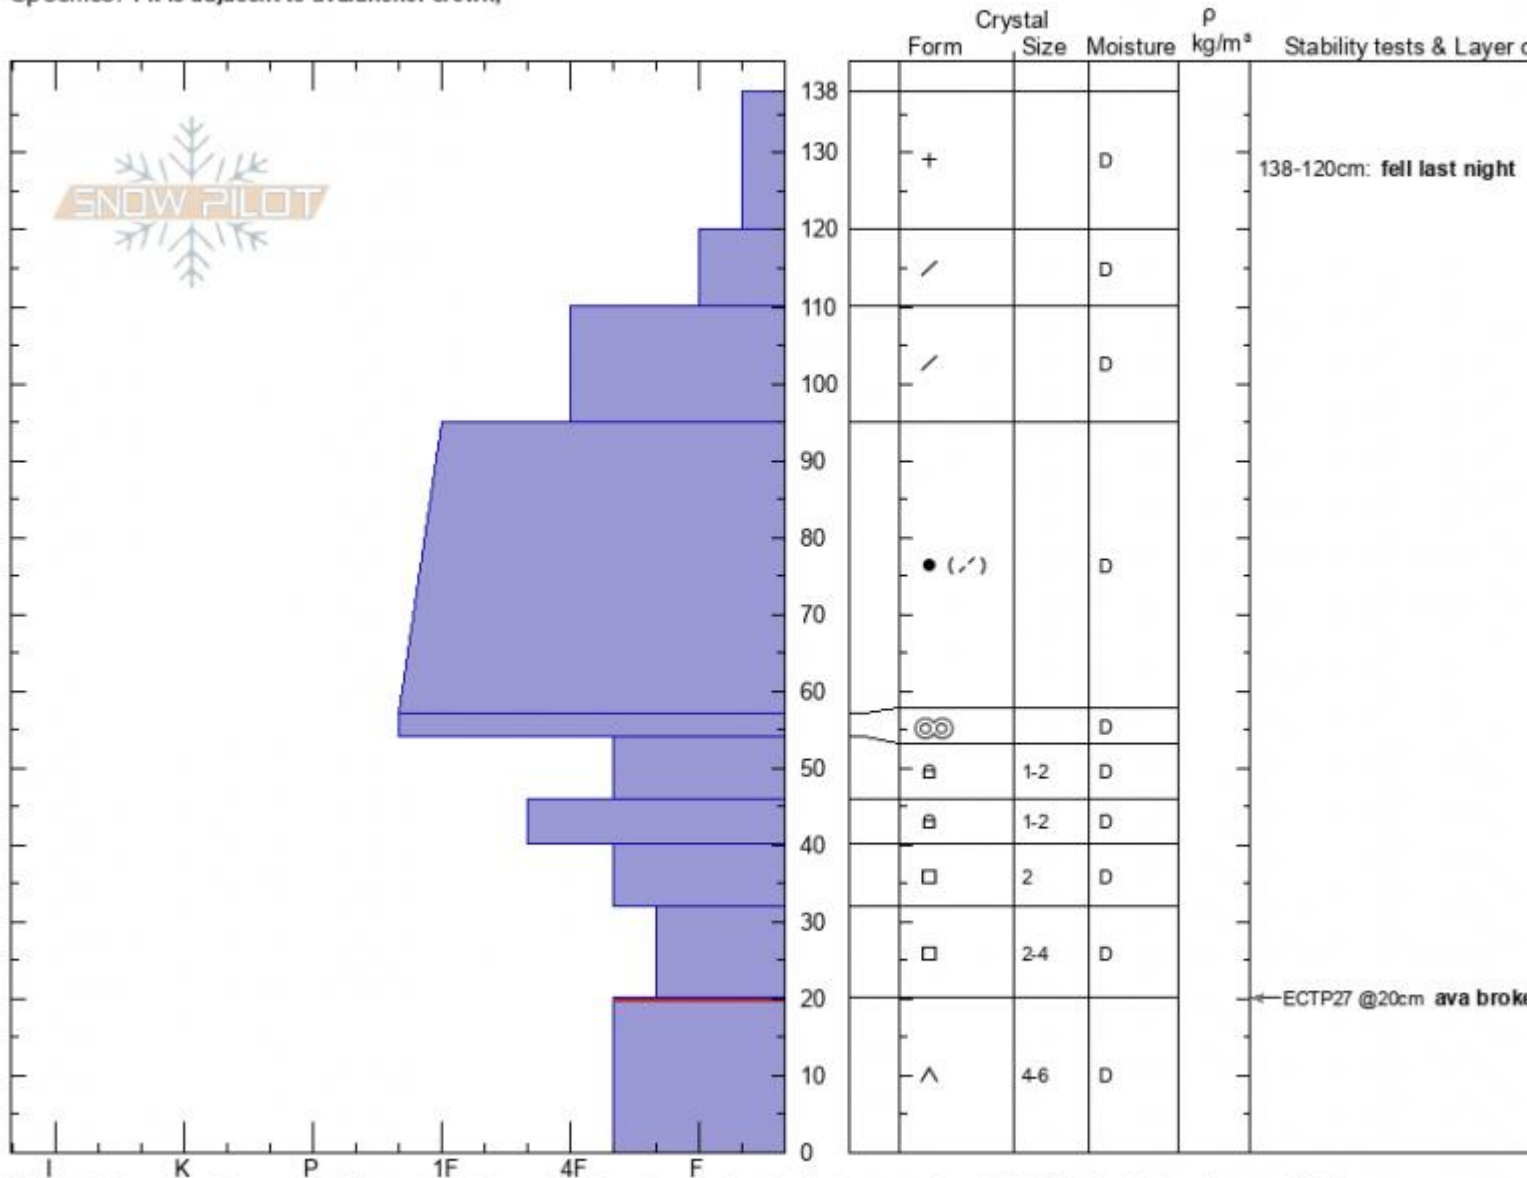

Beehive Fatality Snowpit Profile, 15 Feb 2021

Beehive Fatality
Madison Range-N
MT

Elevation: **9200 ft**
 Aspect: **270°**

Specifics: Pit is adjacent to avalanche: crown;

Doug Chabot-Admin
02/15/2021 - 11:50am
 Co-ord: **45.32733N, -111.38312W**
 Slope Angle: **40°**
 Wind Loading: **previous**

Stability:
 Air Temperature: **-9°C**
 Sky Cover: **OVC**
 Precipitation: **S1**
 Wind: **Calm**

HS: **138** Layer Notes:
 138-120cm: **fell last night**
 20-0cm: **Problematic layer**

Notes: This snowpit was part of the accident investigation of an avalanche that occurred on 2/14/2021. 1 splitboarder was killed.

Advisory Region
 Northern Madison
 Longitude
 -111.39W
 Latitude
 45.34N

Avalanche Details: [Splitboarder triggered, caught and killed in Beehive](#)

Northern Madison, 2021-02-16