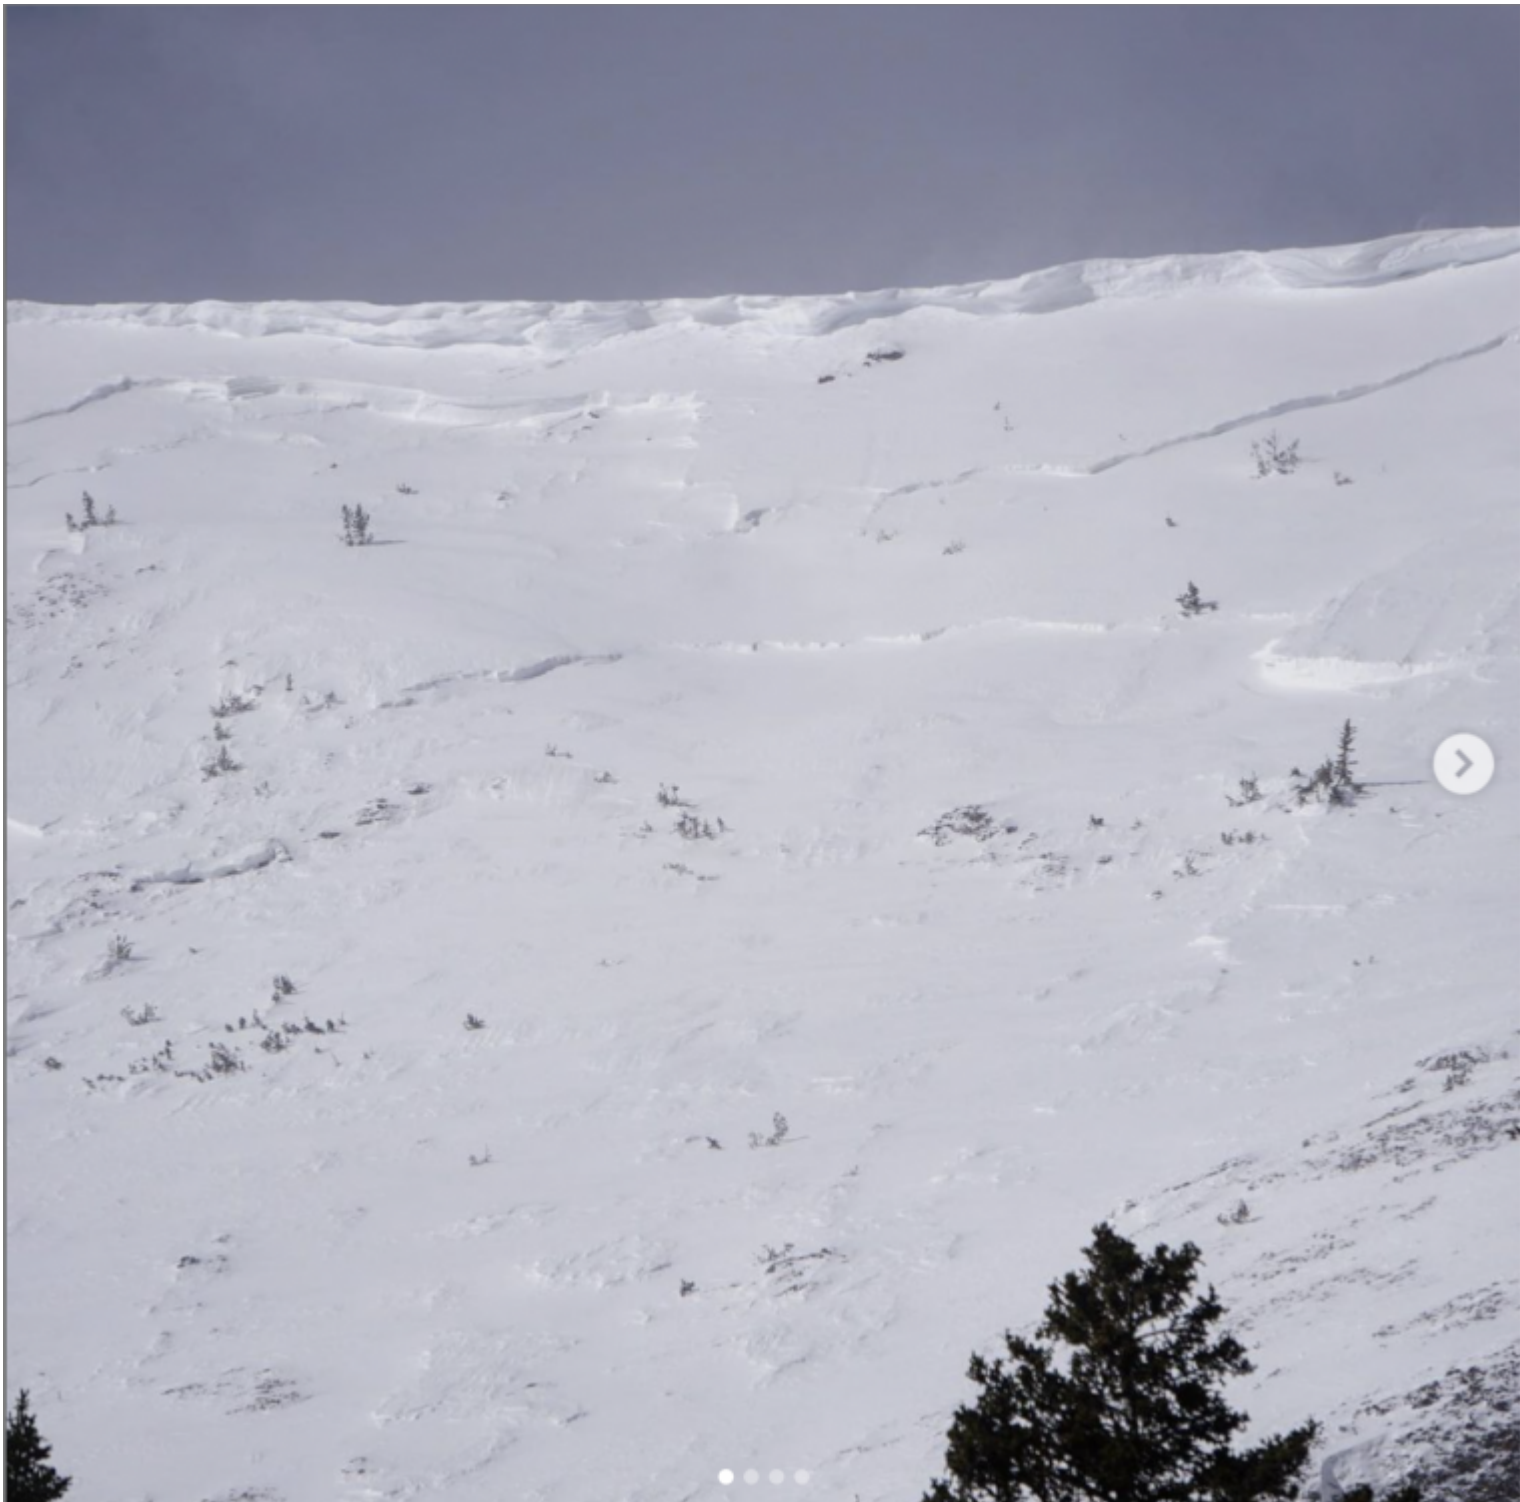

Deep avalanche on wind loaded slope near Cooke, crown

Skiers saw this slide in Hayden Creek on 2/25/21. It appeared up to 4-6' deep and 200' wide. ENE aspect at 9,800' elev. Photo from IG: @vt.to.mt

Advisory Region
Cooke City
Longitude

-109.91W

Latitude

45.00N

Avalanche Details: [Deep avalanche on wind loaded slope near Cooke](#)
Cooke City, 2021-02-26