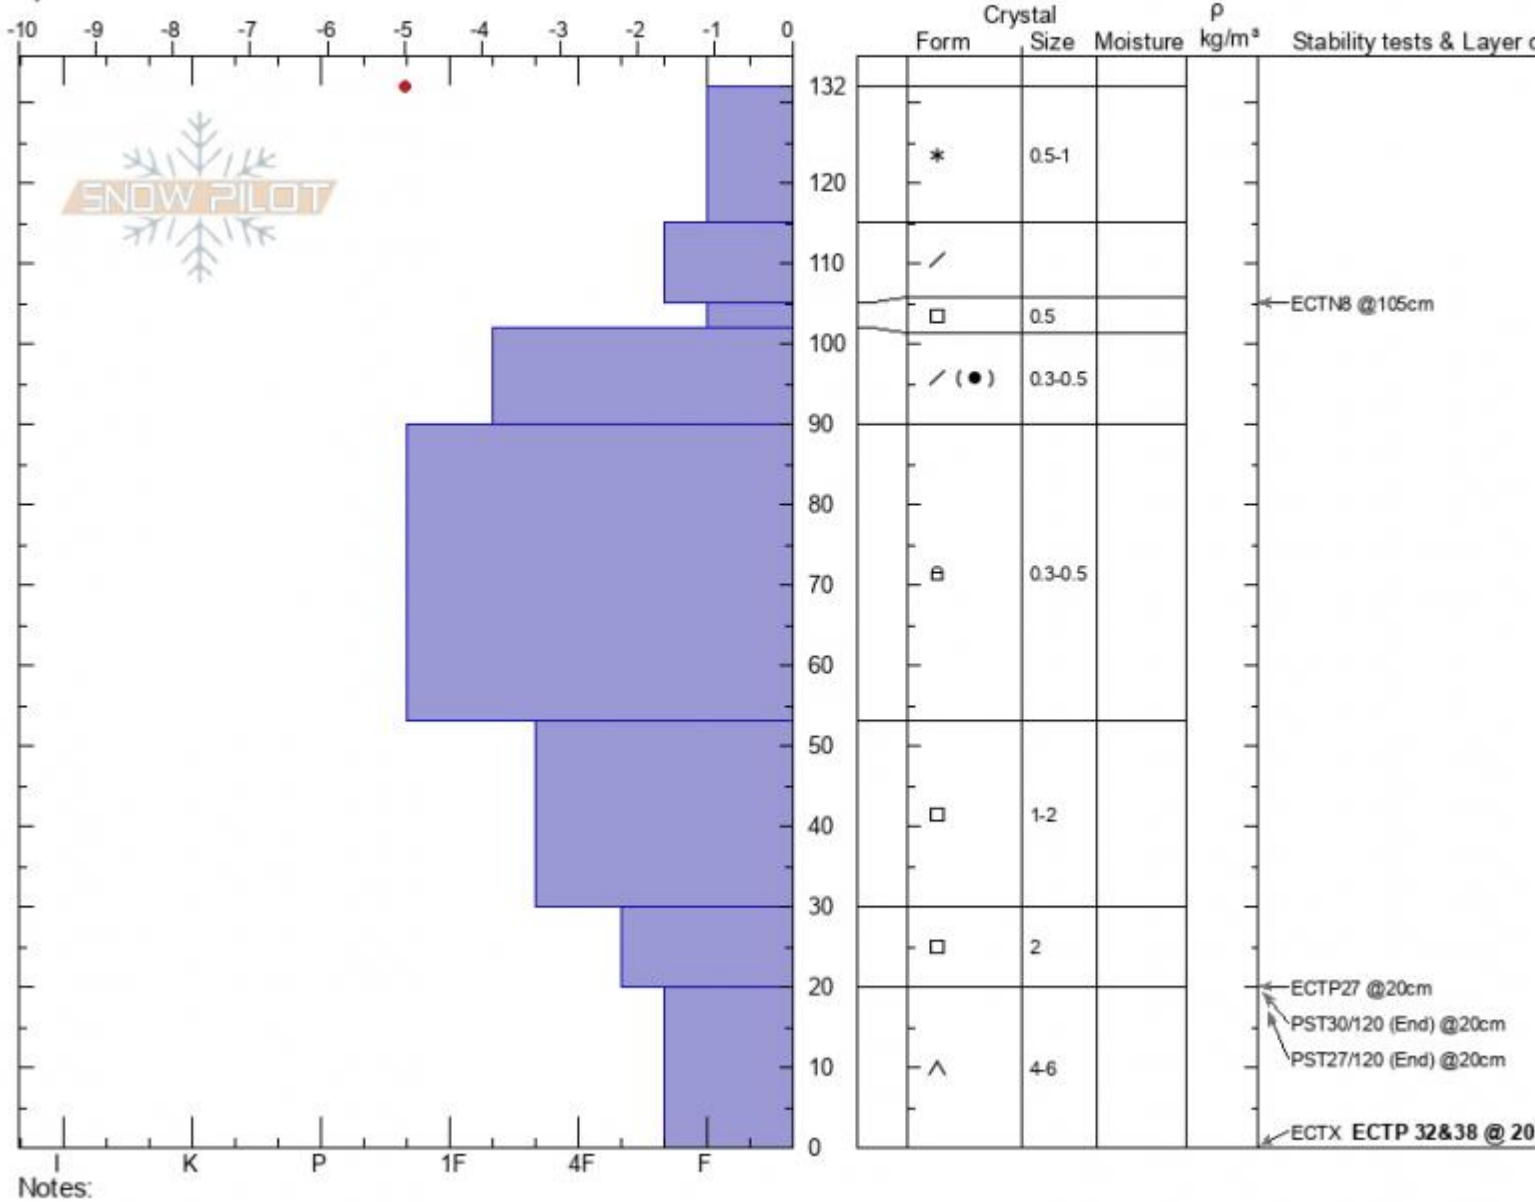

Mt. Ellis N Ridge Profile - 27 Feb

Mt Ellis N Ridge
Gallatin Range-N
MT
 Elevation: **7760 ft**
 Aspect: **70°**
 Specifics:

Alex Marienthal
02/27/2021 - 9:35am
 Co-ord: **45.58451N, -110.95823W**
 Slope Angle: **25°**
 Wind Loading: **previous**

Stability: **fair**
 Air Temperature: **-7°C**
 Sky Cover: **SCT**
 Precipitation: **NO**
 Wind: **Calm**

HS: **132** Layer Notes:
 PF: **35** 20-0cm: Problematic layer
 PS: **20**

Notes:
 Advisory Region
 Northern Gallatin
 Longitude
 -110.96W
 Latitude
 45.58N
 Northern Gallatin, 2021-02-27