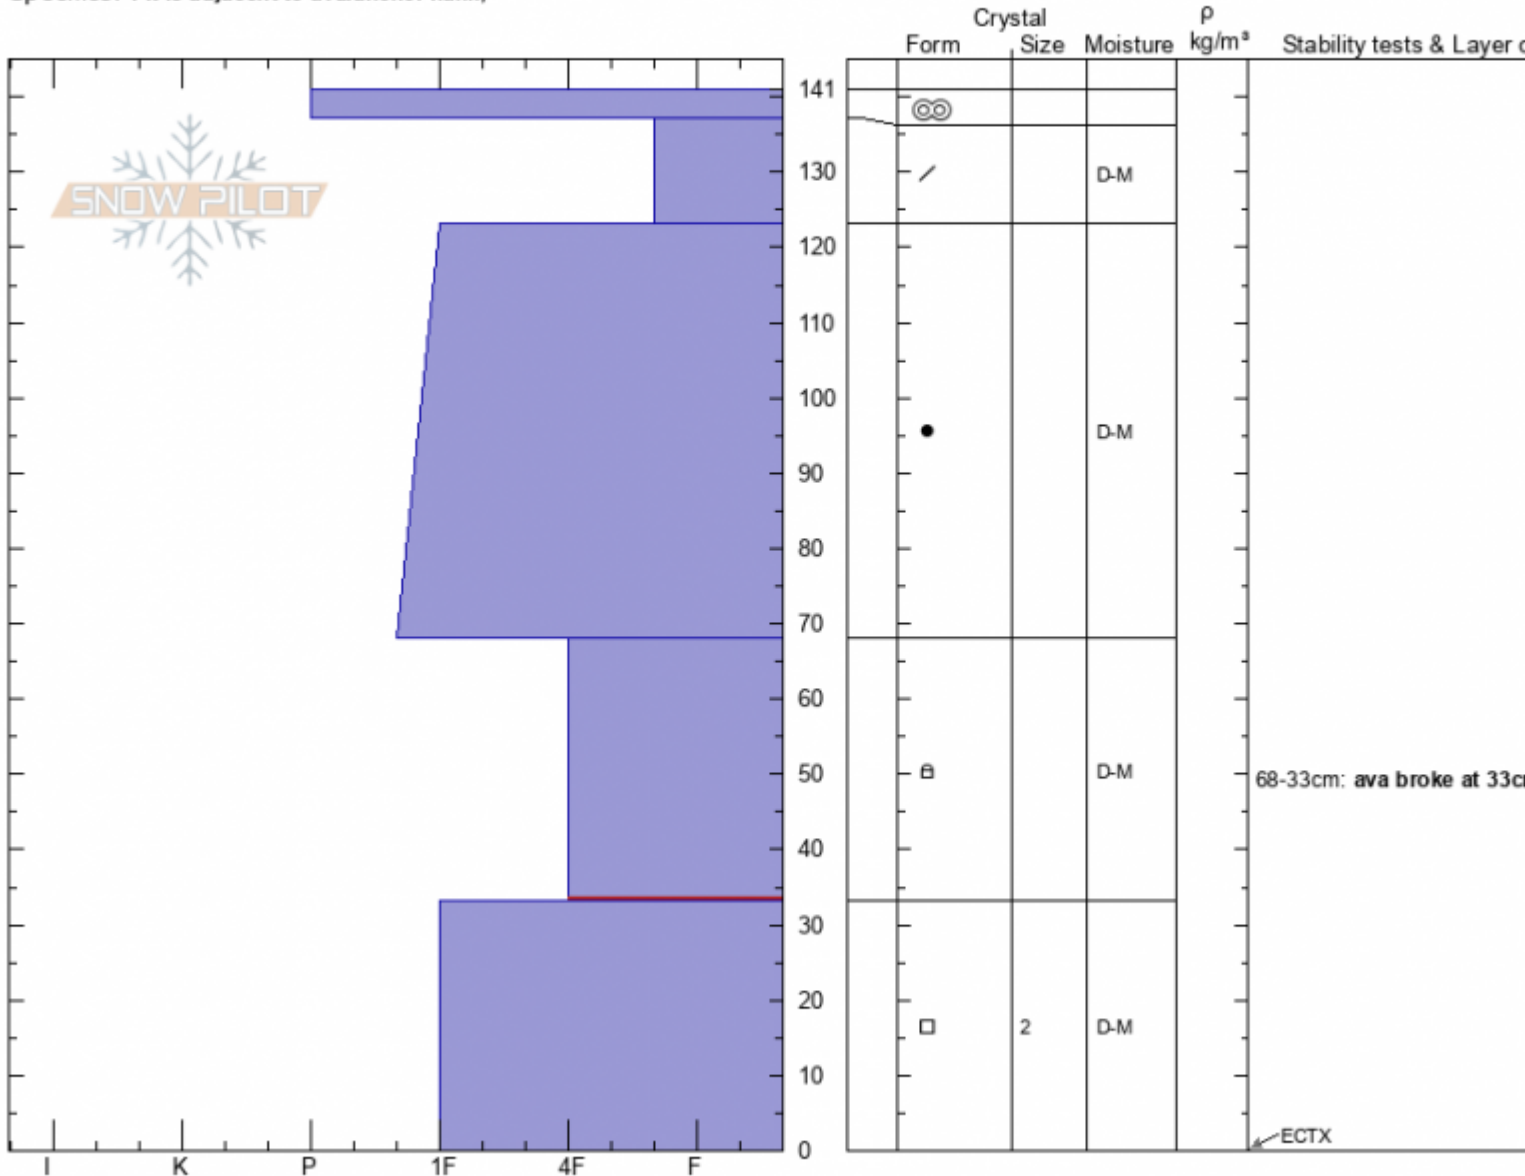

3rd Yellow Mule Snowpit Profile, 2 March

3rd Yellow Mule
 Madison Range-N
 MT
 Elevation: 9234 ft
 Aspect: 150°
 Specifics: Pit is adjacent to avalanche: flank;

Doug Chabot-Admin
 03/02/2021 - 10:00am
 Co-ord: 45.19318N, -111.44351W
 Slope Angle: 35°
 Wind Loading: previous

Stability:
 Air Temperature:
 Sky Cover: CLR
 Precipitation: NO
 Wind:

HS: 141 Layer Notes:
 68-33cm: ava broke at 33cm
 68-33cm: Problematic layer

Advisory Region
 Northern Madison
 Longitude
 -111.38W
 Latitude
 45.17N

Avalanche Details: [Third Yellow Mule / Skier triggered slide + sympathetic](#)

Northern Madison, 2021-03-02