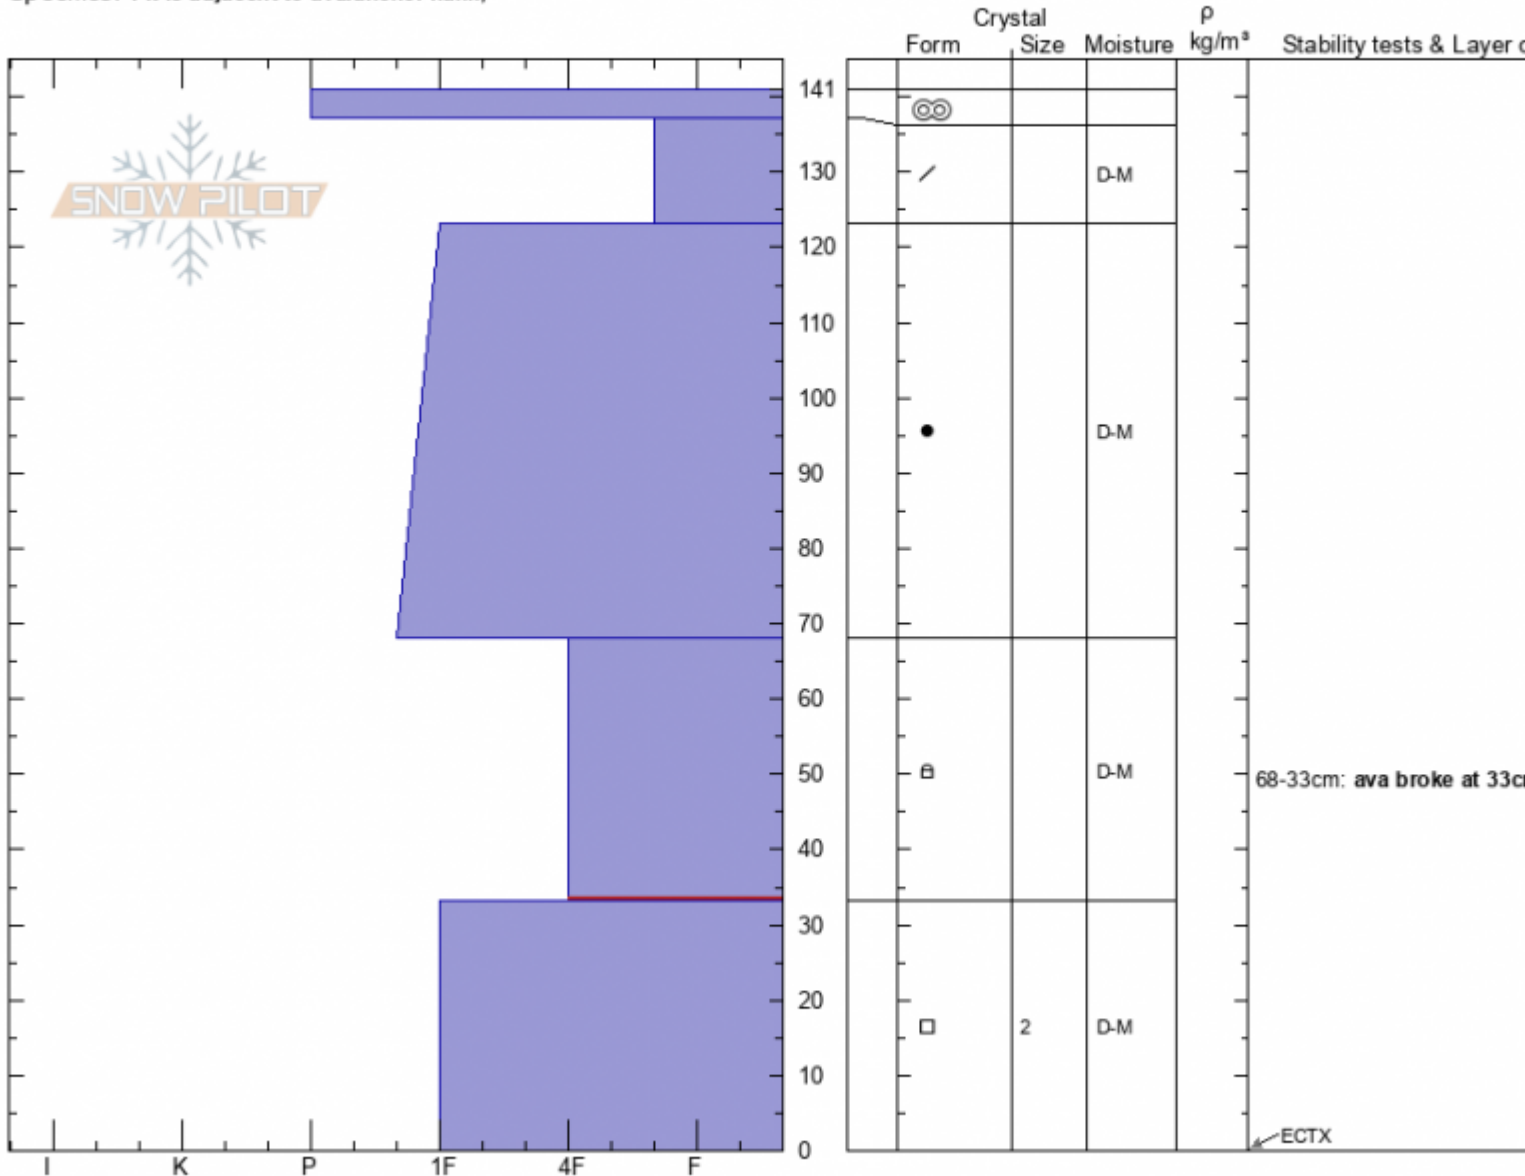

# 3rd Yellow Mule Snowpit Profile, 2 March

3rd Yellow Mule  
 Madison Range-N  
 MT  
 Elevation: 9234 ft  
 Aspect: 150°  
 Specifics: Pit is adjacent to avalanche: flank;

Doug Chabot-Admin  
 03/02/2021 - 10:00am  
 Co-ord: 45.19318N, -111.44351W  
 Slope Angle: 35°  
 Wind Loading: previous

Stability:  
 Air Temperature:  
 Sky Cover: CLR  
 Precipitation: NO  
 Wind:

HS: 141 Layer Notes:  
 68-33cm: ava broke at 33cm  
 68-33cm: Problematic layer

Advisory Region  
 Northern Madison  
 Longitude  
 -111.38W  
 Latitude  
 45.17N

**Avalanche Details:** [Third Yellow Mule / Skier triggered slide + sympathetic](#)

Northern Madison, 2021-03-02