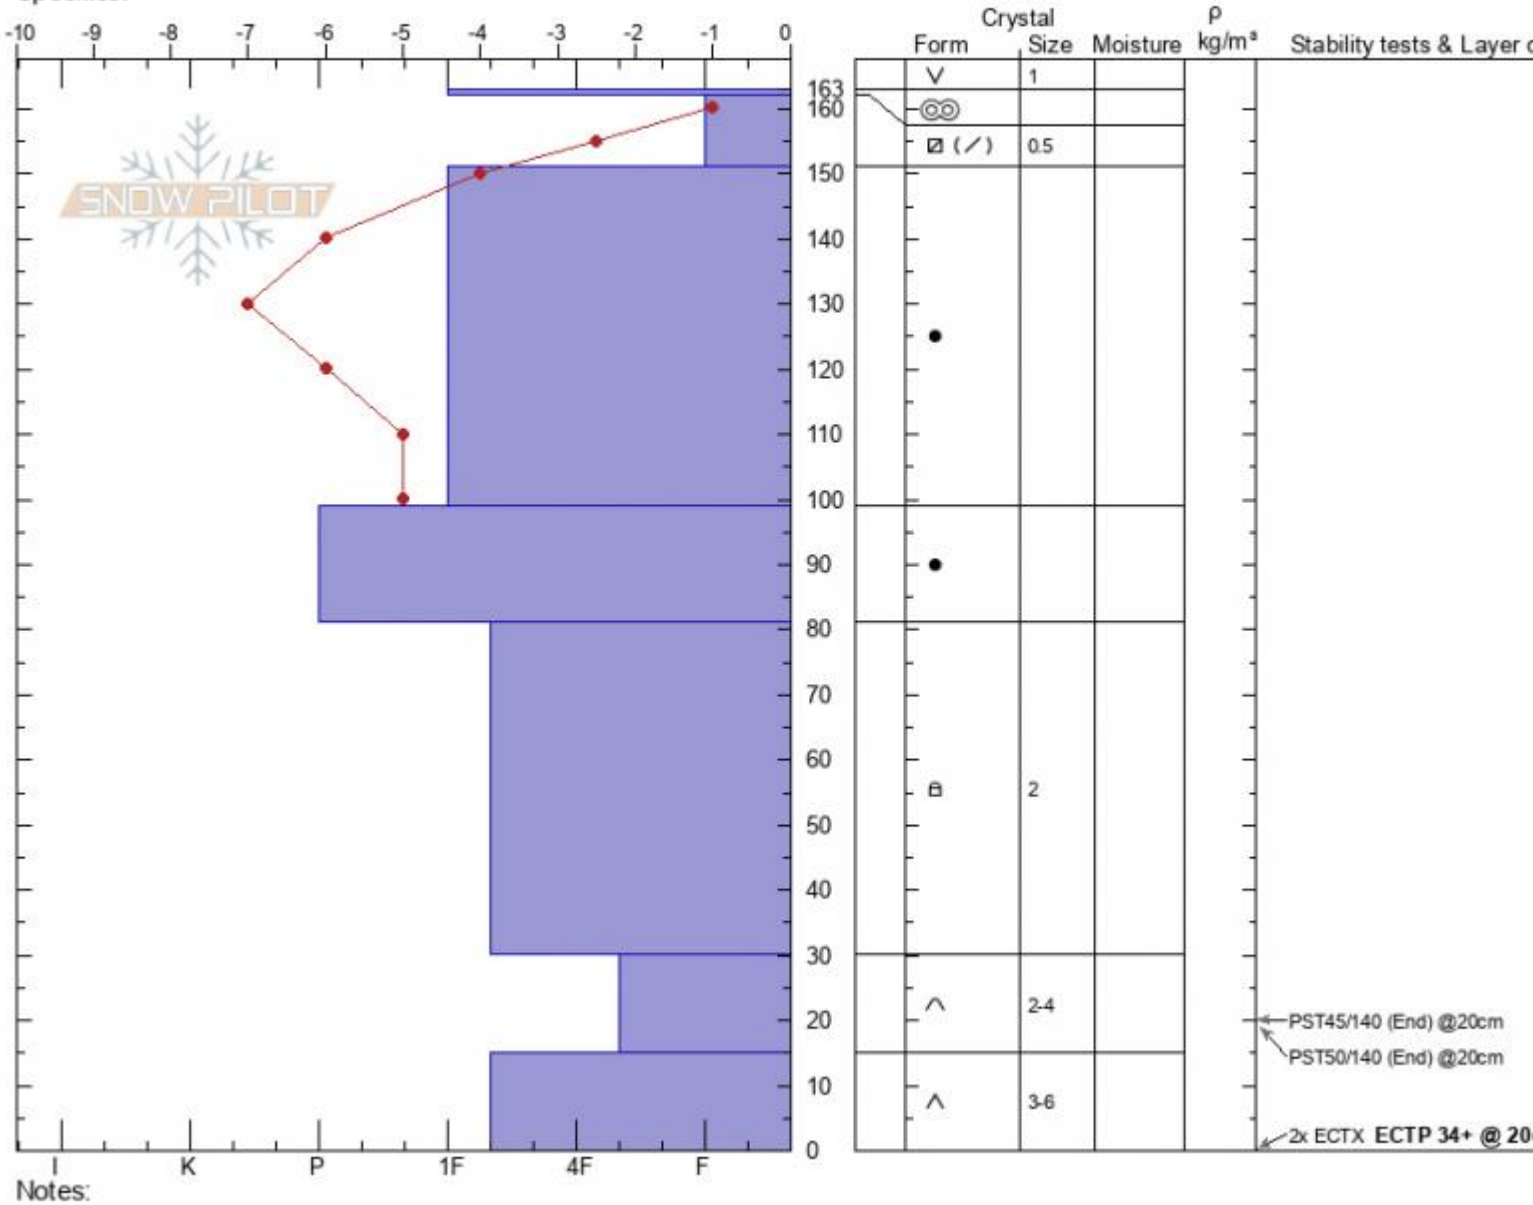

Middle Basin Profile - 6 Mar

Middle Basin, Sci Bowl Alex Marienthal
Madison Range-N 03/06/2021 - 10:50am
MT Co-ord: 45.32635N, -111.38135W
 Elevation: 9206 ft Slope Angle: 23°
 Aspect: 112° Wind Loading: previous
 Specifics:

Stability: fair
 Air Temperature: 3°C
 Sky Cover: FEW
 Precipitation: NO
 Wind: W Moderate

HS: 163 Layer Notes:
 PF: 23 30-15cm: Problematic layer
 PS: 6

Advisory Region
 Northern Madison
 Longitude
 -111.39W
 Latitude
 45.34N
 Northern Madison, 2021-03-06