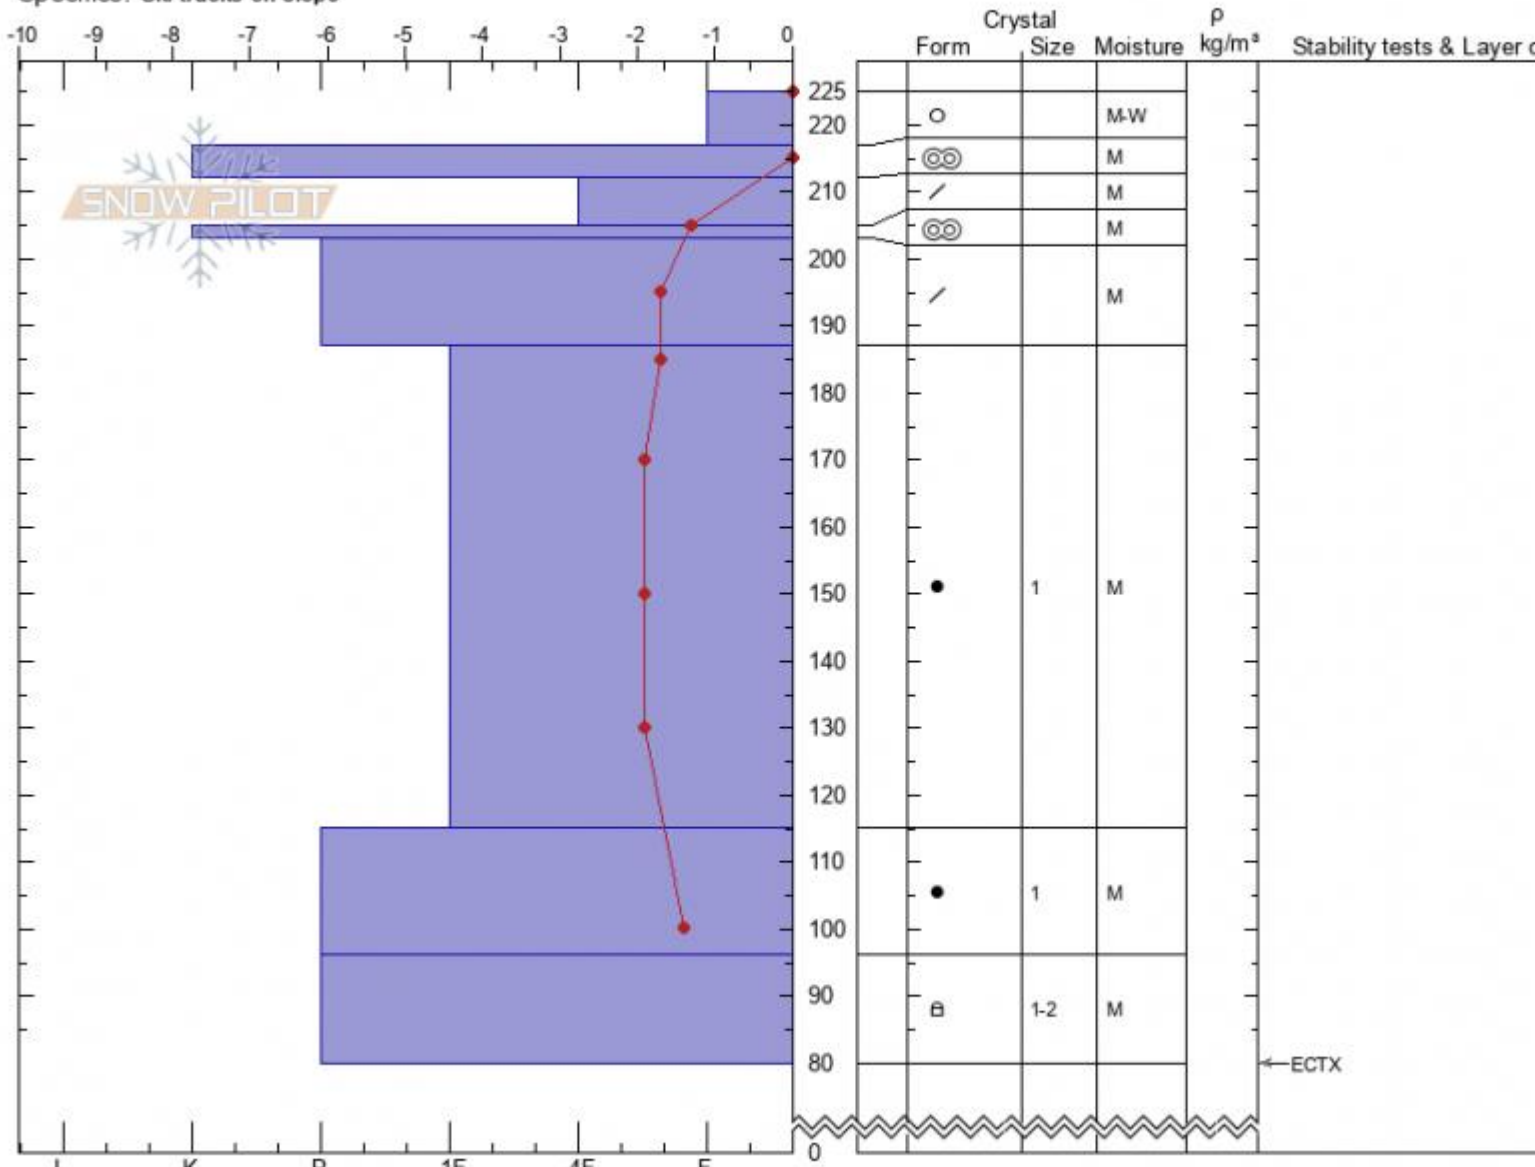

# Fairy Lake Profile - 14 March

**Fairy Lake**  
**Bridger Range**  
**MT**  
 Elevation: **8669 ft**  
 Aspect: **S**  
 Specifics: **Ski tracks on slope**

**Zach Keskinen**  
**03/14/2021 - 12:32pm**  
 Co-ord: **45.91952N, -110.97719W**  
 Slope Angle: **25°**  
 Wind Loading: **no**

Stability: **very\_good**  
 Air Temperature: **2°C**  
 Sky Cover: **SCT**  
 Precipitation: **NO**  
 Wind: **Calm**

HS: **225** Layer Notes:  
 PF: **15** 225-217cm: **Problematic layer**

Notes: with Dave Zinn.

Advisory Region  
 Bridger Range  
 Longitude  
 -110.96W  
 Latitude  
 45.90N  
 Bridger Range, 2021-03-14