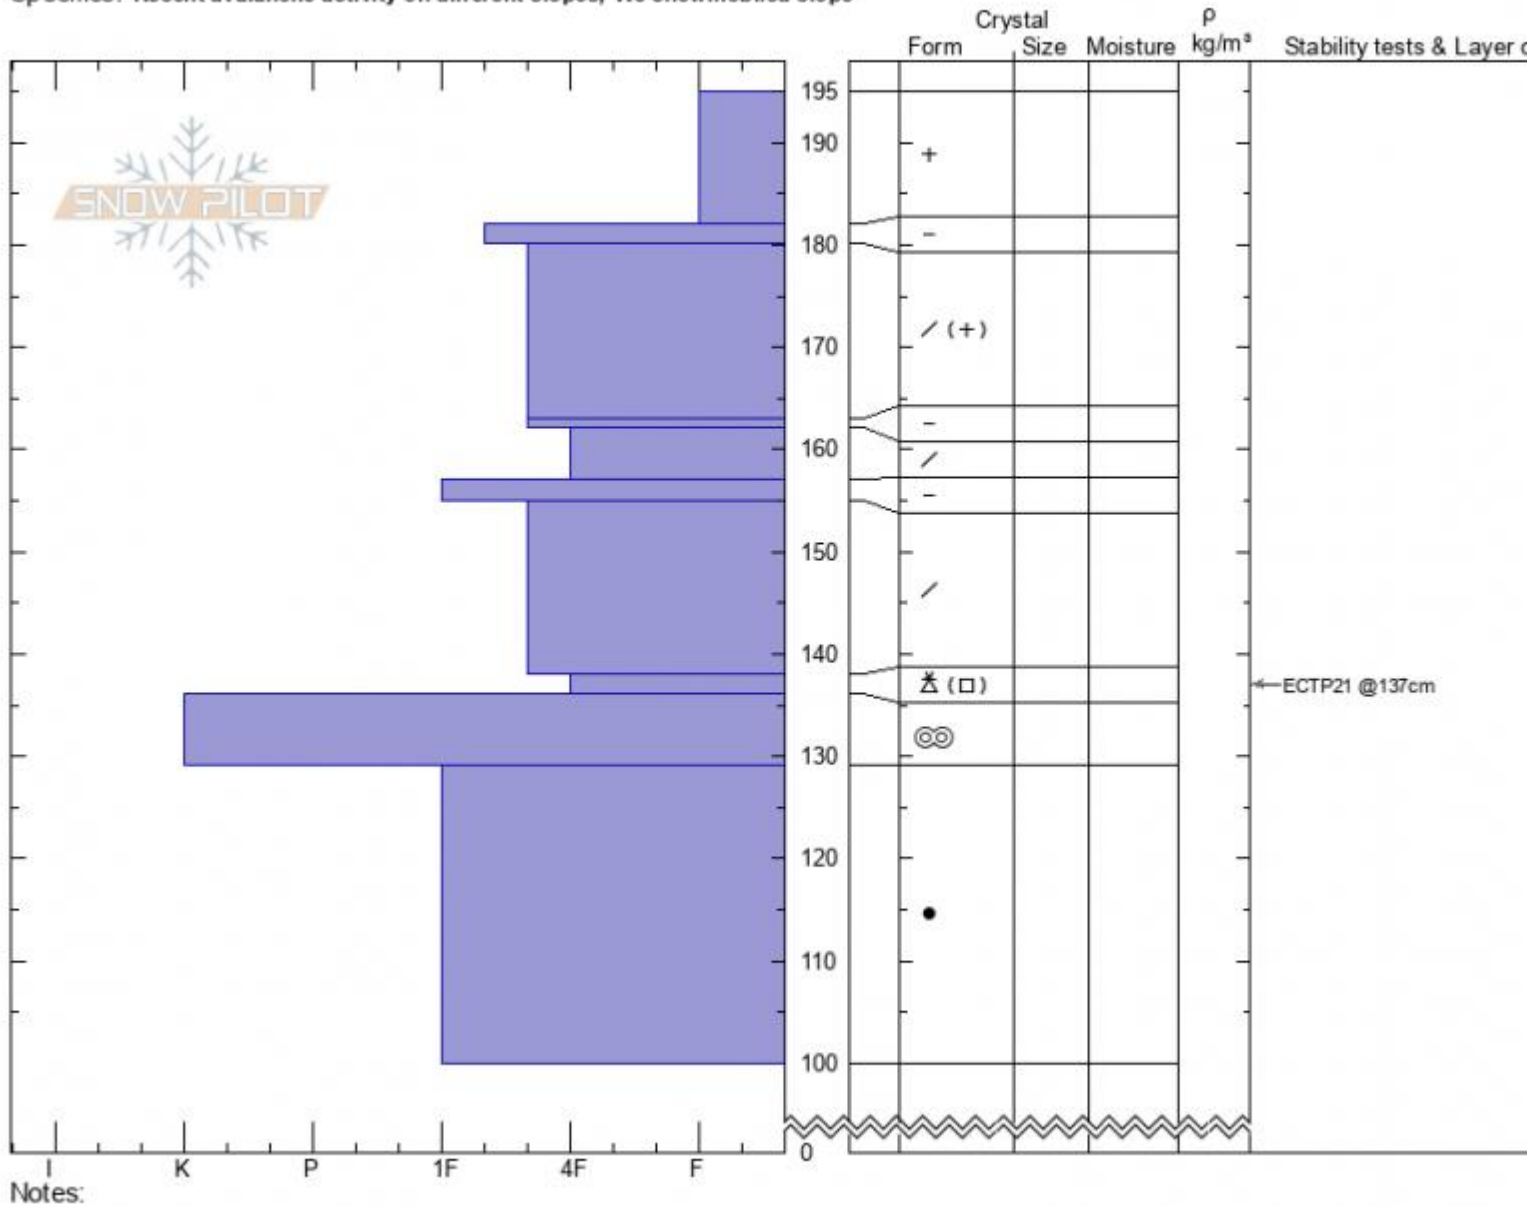

Buck Ridge Profile - 27 Mar

Buck Ridge/Bear Crk
Madison Range-N
MT

Alex Marienthal
03/27/2021 - 12:30pm
Co-ord: 45.18476N, -111.46766W
Slope Angle: 30°
Wind Loading:

Stability: fair
Air Temperature:
Sky Cover: OVC
Precipitation: S-1
Wind: Calm

HS: 195 Layer Notes:
138-136cm: Problematic layer

Specifics: Recent avalanche activity on different slopes; We snowmobiled slope

Notes:
Advisory Region
Northern Madison
Longitude
-111.38W
Latitude
45.17N
Northern Madison, 2021-03-28