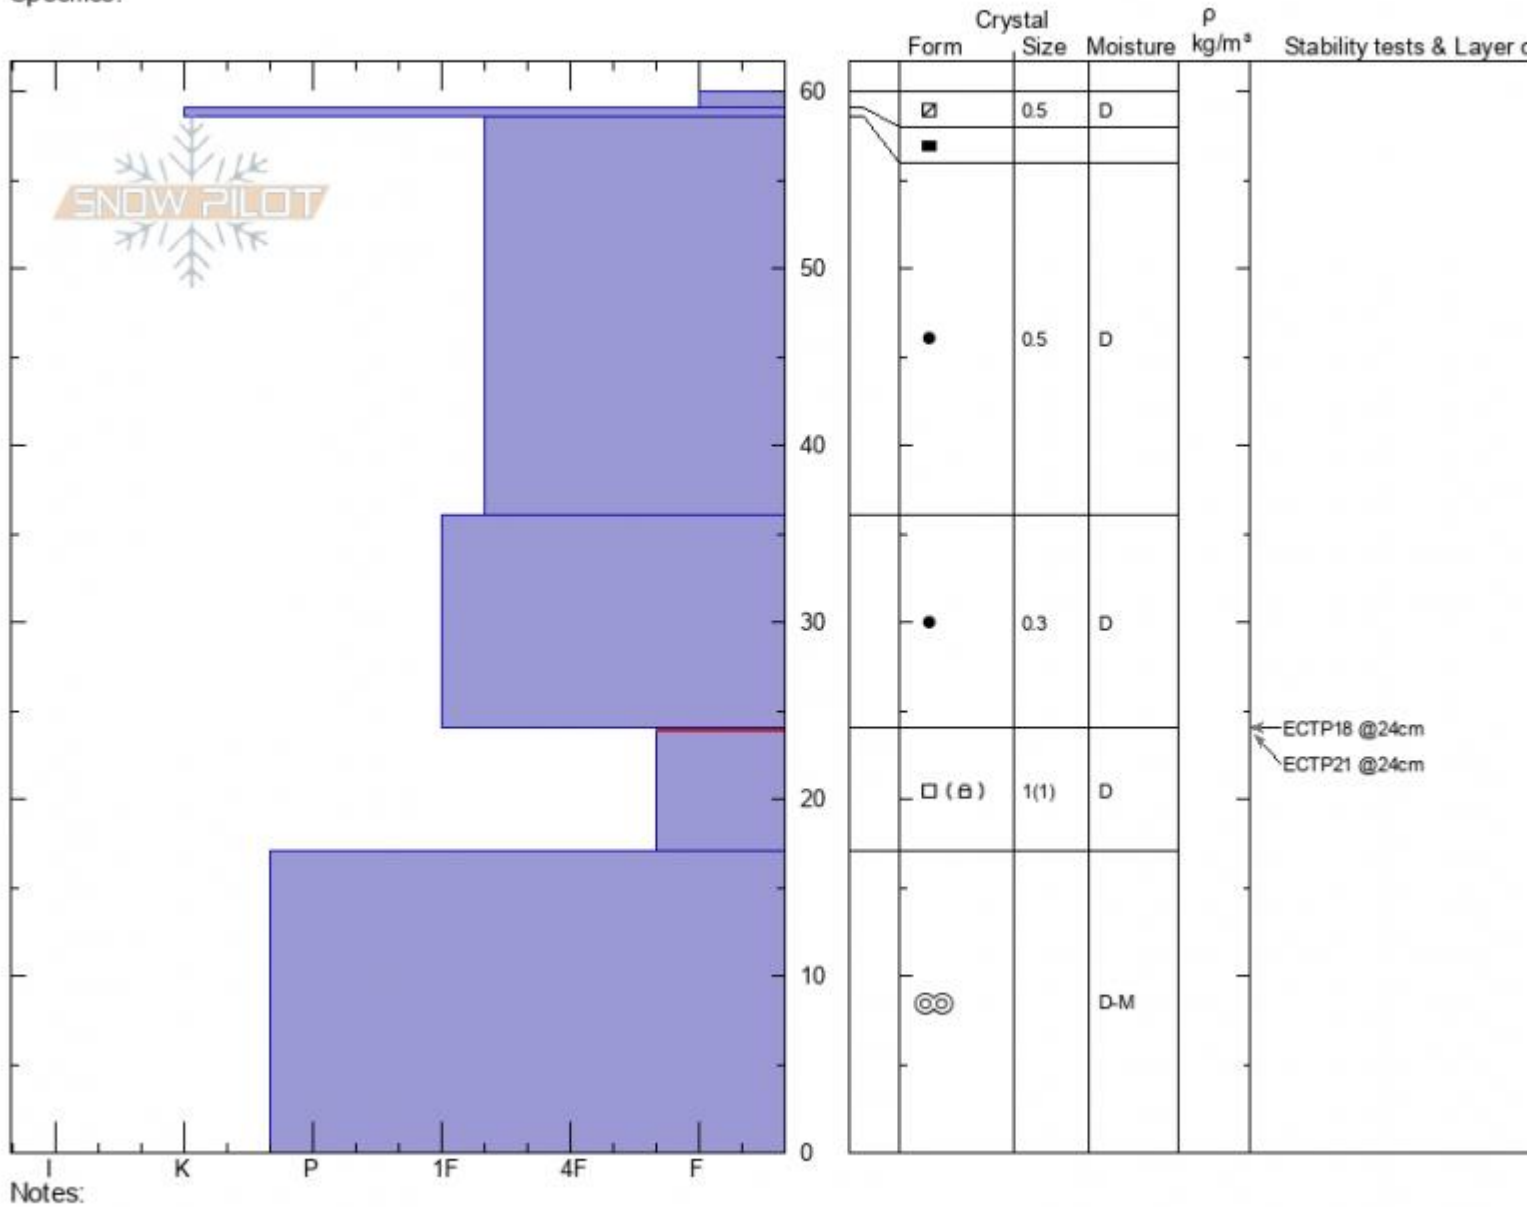

Sawtelle Peak Profile

Sawtelle Snow Marker
 Centennial Range
 ID
 Elevation: 8842 ft
 Aspect: 50°
 Specifics:

Doug Chabot-Admin
 11/16/2021 - 9:00am
 Co-ord: 44.55203N, -111.43918W
 Slope Angle: 10°
 Wind Loading: no

Stability: **Good**
 Air Temperature: -5°C
 Sky Cover: **CLR**
 Precipitation: **NO**
 Wind: **SW Light Breeze**

HS:60
 Layer Notes:
 24-17cm: Problematic layer

Advisory Region
 Island Park
 Longitude
 -111.44W
 Latitude
 44.56N
 Island Park, 2021-11-17